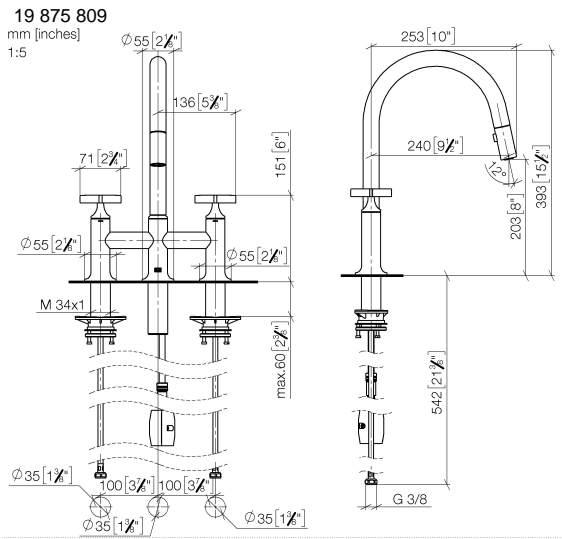

VAIA Three-hole bridge mixer Pull-down with spray function - Brushed Durabron (23kt Gold)

VAIA

19 875 809

- 240mm projection
- pivotable spout 360°
- Optional swivel limiter available with swivel limiter set 12 823 970 90
- air-enriched flow and spray flow
- 1800 mm metal shower hose
- sprayface with anti-scaling system
- max. flow 8 l/min at 3 bar flow pressure
- lead-free
- This product can help a building meet the requirements of Green Building Rating Systems, e.g. LEED®, BREEAM®, DGNB

Recommended miscellaneous

Swivel limitation set -

12 823 970 90

Recommended miscellaneous

**VAIA Dispenser with rosette -
Brushed Durabron (23kt Gold)**

82 434 809-28

VAIA Three-hole bridge mixer Pull-down with spray function - Brushed Durabronz (23kt Gold)

VAIA

Flow rate chart

Certificates

LGA_38633.

Belgaqua_24-005-27_3.

19 875 809

Spare parts list

No.	Item Number	Name	Quantity used	Delivery time
1	90 28 22 397 00-28	spout	1	20
2	90 20 80 036 00-28	handle	2	-
Spare part can no longer be ordered, please order the replacement item				
3	90 12 12 232 00 90	fixing cap	2	2
4	90 90 03 131 00 90	top	2	2
5	04 30 11 040 00 90	fixing set	2	2
6	04 28 20 067 00 90	pipe	1	2
7	04 30 04 101 00 90	hose	2	2
8	04 21 50 010 00 90	accessories	1	2
9	04 30 02 120 00-85	hose	1	30
10	90 24 03 253 00 90	adaptor	1	2
11	90 18 40 317 00-28	shower	1	20