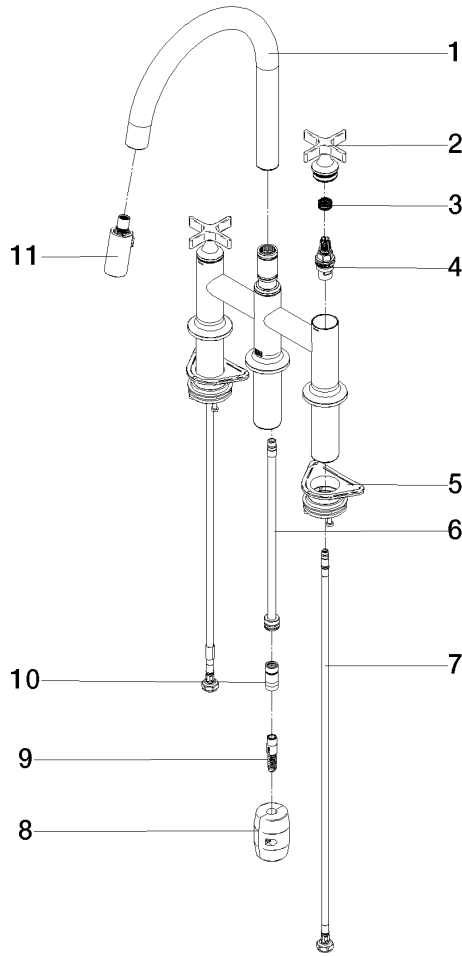

VAIA Three-hole bridge mixer Pull-down with spray function - Brushed Durabron (23kt Gold)

VAIA

19 875 809

- 240mm projection
- pivotable spout 360°
- Optional swivel limiter available with swivel limiter set 12 823 970 90
- air-enriched flow and spray flow
- 1800 mm metal shower hose
- sprayface with anti-scaling system
- max. flow 8 l/min at 3 bar flow pressure
- lead-free
- This product can help a building meet the requirements of Green Building Rating Systems, e.g. LEED®, BREEAM®, DGNB

Recommended miscellaneous

Swivel limitation set -

12 823 970 90

Recommended miscellaneous

**VAIA Dispenser with rosette -
Brushed Durabron (23kt Gold)**

82 434 809-28

VAIA Three-hole bridge mixer Pull-down with spray function - Brushed Durabronz (23kt Gold)

VAIA

Flow rate chart

Certificates

LGA_38633.

Belgaqua_24-005-27_3.

19 875 809

Spare parts list

No.	Item Number	Name	Quantity used	Delivery time
1	90 28 22 397 00-28	spout	1	20
2	90 20 80 036 00-28	handle	2	-
Spare part can no longer be ordered, please order the replacement item				
3	90 12 12 232 00 90	fixing cap	2	2
4	90 90 03 131 00 90	top	2	2
5	04 30 11 040 00 90	fixing set	2	2
6	04 28 20 067 00 90	pipe	1	2
7	04 30 04 101 00 90	hose	2	2
8	04 21 50 010 00 90	accessories	1	2
9	04 30 02 120 00-85	hose	1	30
10	90 24 03 253 00 90	adaptor	1	2
11	90 18 40 317 00-28	shower	1	20