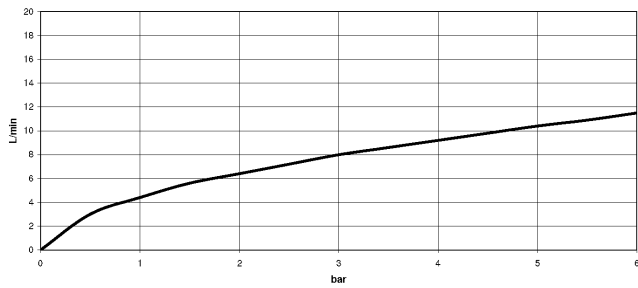

VAIA

Flow rate chart

Certificates

LGA_38633.

Belgaqua_24-005-27_3.

19 875 809

Spare parts list

No.	Item Number	Name	Quantity used	Delivery time
1	90 28 22 397 00-28	spout	1	20
2	90 20 80 036 00-28	handle	2	-
Spare part can no longer be ordered, please order the replacement item				
3	90 12 12 232 00 90	fixing cap	2	2
4	90 90 03 131 00 90	top	2	2
5	04 30 11 040 00 90	fixing set	2	2
6	04 28 20 067 00 90	pipe	1	2
7	04 30 04 101 00 90	hose	2	2
8	04 21 50 010 00 90	accessories	1	2
9	04 30 02 120 00-85	hose	1	30
10	90 24 03 253 00 90	adaptor	1	2
11	90 18 40 317 00-28	shower	1	20