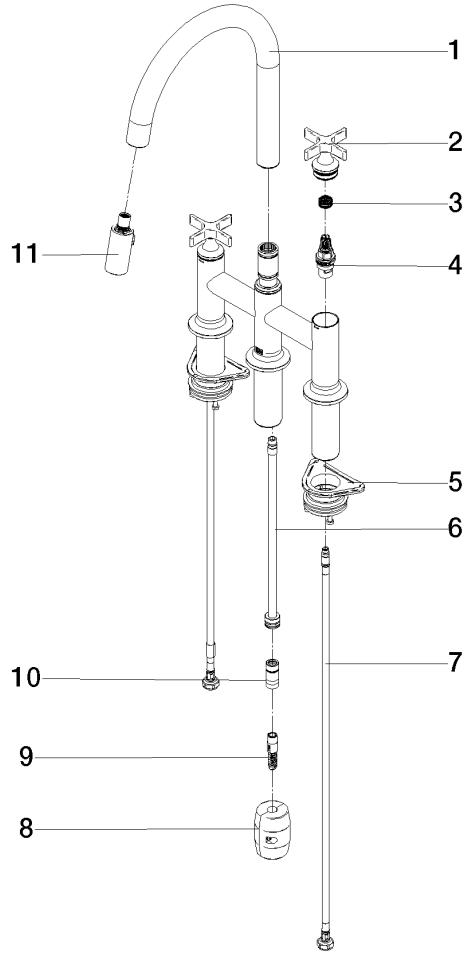

19 875 809

- 240mm projection
- pivotable spout 360°
- Optional swivel limiter available with swivel limiter set 12 823 970 90
- air-enriched flow and spray flow
- 1800 mm metal shower hose
- sprayface with anti-scaling system
- max. flow 8 l/min at 3 bar flow pressure
- lead-free
- This product can help a building meet the requirements of Green Building Rating Systems, e.g. LEED®, BREEAM®, DGNB

Recommended miscellaneous

Swivel limitation set - 12 823 970 90

Recommended miscellaneous

VAIA Dispenser with rosette - Matte Black 82 434 809-33

19 875 809

Flow rate chart

Codes & Standards

DIN 4109

EN 1717

ISO 3822

Ü-Zeichen

VAIA Three-hole bridge mixer Pull-down with spray function - Matte Black

VAIA

19 875 809

Certificates

Belgaqua_24-005-2 LGA_38

19 875 809

Product version from 7/1/2023

VAIA Three-hole bridge mixer Pull-down with spray function - Matte Black

VAIA

19 875 809

Spare parts list

Product version from 7/1/2023

No.	Item Number	Name	Quantity used	Delivery time
	90 28 22 397 00-33	spout	16	30