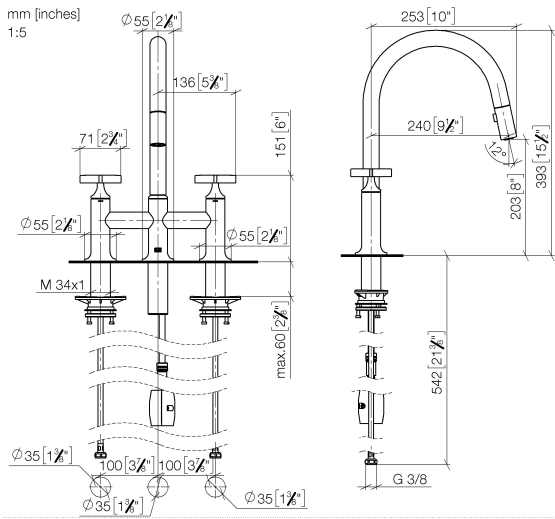

19 875 809

- 240mm projection
- pivotable spout 360°
- Optional swivel limiter available with swivel limiter set 12 823 970 90
- air-enriched flow and spray flow
- 1800 mm metal shower hose
- sprayface with anti-scaling system
- max. flow 8 l/min at 3 bar flow pressure
- lead-free
- This product can help a building meet the requirements of Green Building Rating Systems, e.g. LEED®, BREEAM®, DGNB

Recommended miscellaneous

Swivel limitation set - 12 823 970 90

Recommended miscellaneous

VAIA Dispenser with rosette - Matte Black 82 434 809-33

19 875 809

Flow rate chart

Codes & Standards

DIN 4109

EN 1717

ISO 3822

Ü-Zeichen

VAIA Three-hole bridge mixer Pull-down with spray function - Matte Black

VAIA

19 875 809

Certificates

Belgaqua_24-005-2 LGA_38

19 875 809

Product version from 7/1/2023

VAIA Three-hole bridge mixer Pull-down with spray function - Matte Black

VAIA

19 875 809

Spare parts list

Product version from 7/1/2023

No.	Item Number	Name	Quantity used	Delivery time
	90 28 22 397 00-33	spout	16	30