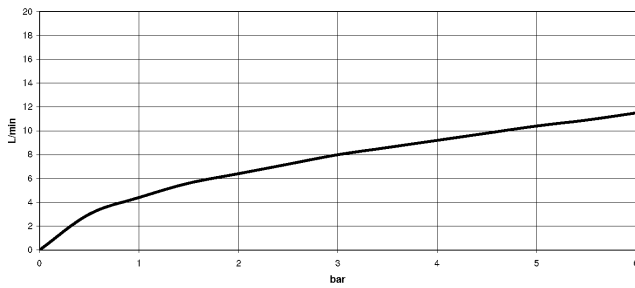

19 875 809

- 240mm projection
- pivotable spout 360°
- Optional swivel limiter available with swivel limiter set 12 823 970 90
- air-enriched flow and spray flow
- 1800 mm metal shower hose
- sprayface with anti-scaling system
- max. flow 8 l/min at 3 bar flow pressure
- lead-free
- This product can help a building meet the requirements of Green Building Rating Systems, e.g. LEED®, BREEAM®, DGNB

Recommended miscellaneous

Swivel limitation set - 12 823 970 90

Recommended miscellaneous

VAIA Dispenser with rosette - Matte Black 82 434 809-33

19 875 809

Flow rate chart

Codes & Standards

DIN 4109