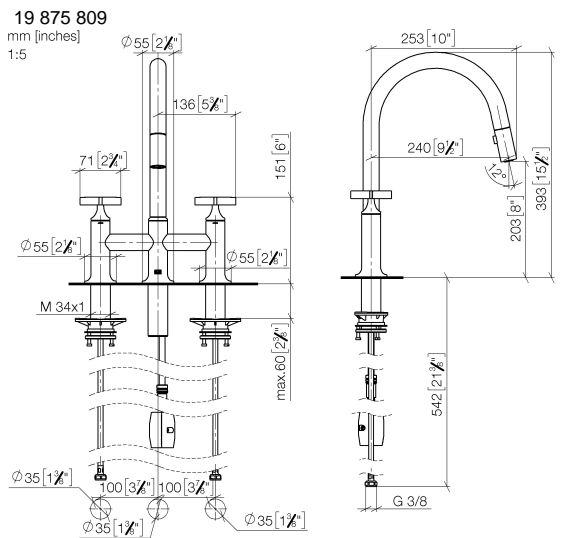

VAIA Three-hole bridge mixer Pull-down with spray function - Brushed Champagne (22kt Gold)

VAIA

19 875 809

- 240mm projection
- pivotable spout 360°
- Optional swivel limiter available with swivel limiter set 12 823 970 90
- air-enriched flow and spray flow
- 1800 mm metal shower hose
- sprayface with anti-scaling system
- max. flow 8 l/min at 3 bar flow pressure
- lead-free
- This product can help a building meet the requirements of Green Building Rating Systems, e.g. LEED®, BREEAM®, DGNB

Recommended miscellaneous

Swivel limitation set -

12 823 970 90

Recommended miscellaneous

**VAIA Dispenser with rosette -
Brushed Champagne (22kt Gold)**

82 434 809-46

VAIA Three-hole bridge mixer Pull-down with spray function - Brushed Champagne (22kt Gold)

VAIA

Flow rate chart

Certificates

LGA_38633.

Belgaqua_24-005-
27_3.

19 875 809

Spare parts list

No.	Item Number	Name	Quantity used	Delivery time
1	90 28 22 397 00-46	spout	1	30
2	90 20 80 036 00-46	handle	2	-
Spare part can no longer be ordered, please order the replacement item				
3	90 12 12 232 00 90	fixing cap	2	2
4	90 90 03 131 00 90	top	2	2
5	04 30 11 040 00 90	fixing set	2	2
6	04 28 20 067 00 90	pipe	1	2
7	04 30 04 101 00 90	hose	2	2
8	04 21 50 010 00 90	accessories	1	2
9	04 30 02 120 00-85	hose	1	30
10	90 24 03 253 00 90	adaptor	1	2
11	90 18 40 317 00-46	shower	1	30