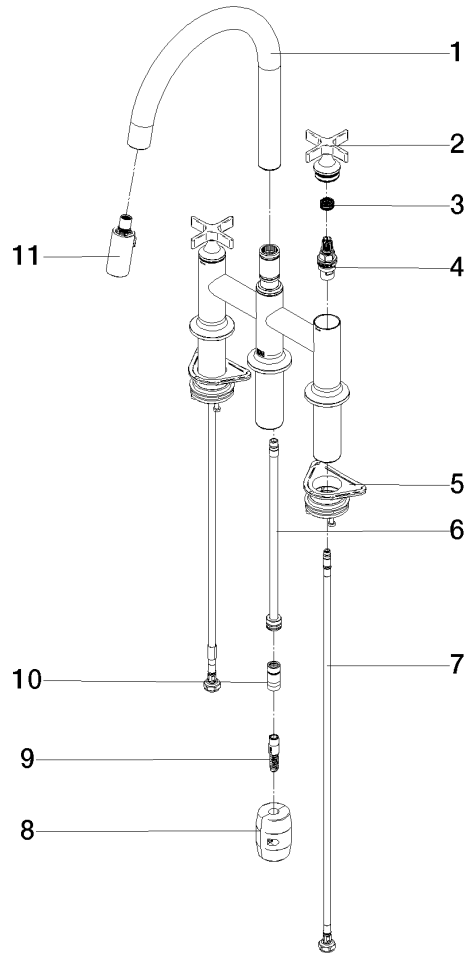

VAIA Three-hole bridge mixer Pull-down with spray function - Brushed Champagne (22kt Gold)

VAIA

19 875 809

- 240mm projection
- pivotable spout 360°
- Optional swivel limiter available with swivel limiter set 12 823 970 90
- air-enriched flow and spray flow
- 1800 mm metal shower hose
- sprayface with anti-scaling system
- max. flow 8 l/min at 3 bar flow pressure
- lead-free
- This product can help a building meet the requirements of Green Building Rating Systems, e.g. LEED®, BREEAM®, DGNB

Recommended miscellaneous

Swivel limitation set -

12 823 970 90

Recommended miscellaneous

**VAIA Dispenser with rosette -
Brushed Champagne (22kt Gold)**

82 434 809-46

VAIA Three-hole bridge mixer Pull-down with spray function - Brushed Champagne (22kt Gold)

VAIA

Flow rate chart

Certificates

LGA_38633.

Belgaqua_24-005-
27_3.

19 875 809

Spare parts list

No.	Item Number	Name	Quantity used	Delivery time
1	90 28 22 397 00-46	spout	1	30
2	90 20 80 036 00-46	handle	2	-
Spare part can no longer be ordered, please order the replacement item				
3	90 12 12 232 00 90	fixing cap	2	2
4	90 90 03 131 00 90	top	2	2
5	04 30 11 040 00 90	fixing set	2	2
6	04 28 20 067 00 90	pipe	1	2
7	04 30 04 101 00 90	hose	2	2
8	04 21 50 010 00 90	accessories	1	2
9	04 30 02 120 00-85	hose	1	30
10	90 24 03 253 00 90	adaptor	1	2
11	90 18 40 317 00-46	shower	1	30