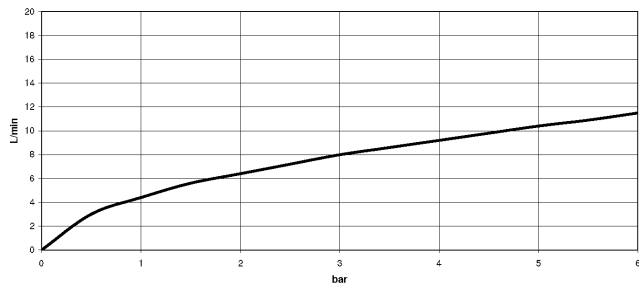

Recommended miscellaneous

Swivel limitation set -

12 823 970 90

Recommended miscellaneous

VAIA Dispenser with rosette - Champagne (22kt Gold)

82 434 809-47

Flow rate chart

Certificates