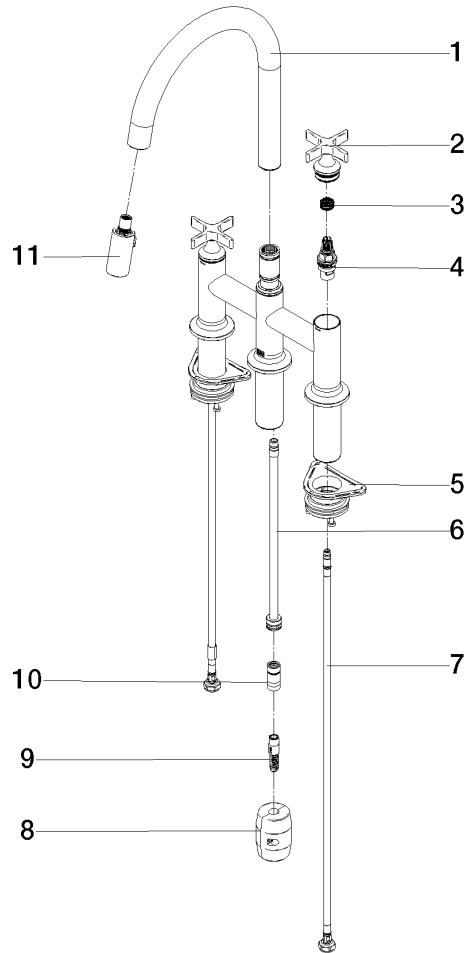

VAIA Three-hole bridge mixer Pull-down with spray function - Champagne (22kt Gold)

VAIA

19 875 809

- 240mm projection
- pivotable spout 360°
- Optional swivel limiter available with swivel limiter set 12 823 970 90
- air-enriched flow and spray flow
- 1800 mm metal shower hose
- sprayface with anti-scaling system
- max. flow 8 l/min at 3 bar flow pressure
- lead-free
- This product can help a building meet the requirements of Green Building Rating Systems, e.g. LEED®, BREEAM®, DGNB

Recommended miscellaneous

Swivel limitation set -

12 823 970 90

Recommended miscellaneous

VAIA Dispenser with rosette - Champagne (22kt Gold)

82 434 809-47

Flow rate chart

Certificates

LGA_38633.

Belgaqua_24-005-
27_3.

19 875 809

Spare parts list

No.	Item Number	Name	Quantity used	Delivery time
1	90 28 22 397 00-47	spout	1	30
2	90 20 80 036 00-47	handle	2	-
Spare part can no longer be ordered, please order the replacement item				
3	90 12 12 232 00 90	fixing cap	2	2
4	90 90 03 131 00 90	top	2	2
5	04 30 11 040 00 90	fixing set	2	2
6	04 28 20 067 00 90	pipe	1	2
7	04 30 04 101 00 90	hose	2	2
8	04 21 50 010 00 90	accessories	1	2
9	04 30 02 120 00-85	hose	1	30
10	90 24 03 253 00 90	adaptor	1	2
11	90 18 40 317 00-47	shower	1	30