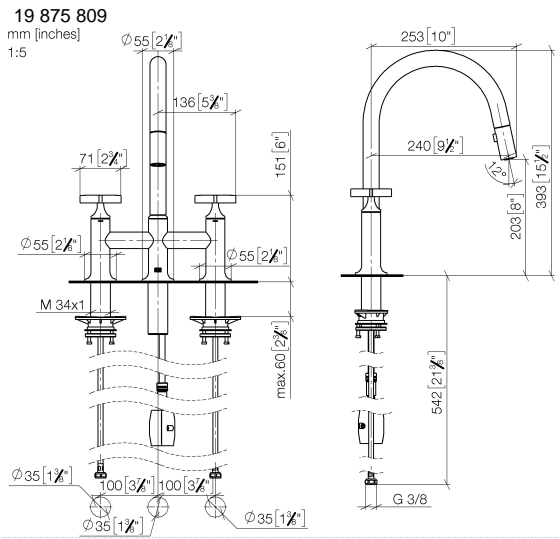

VAIA Three-hole bridge mixer Pull-down with spray function - Champagne (22kt Gold)

VAIA

19 875 809

- 240mm projection
- pivotable spout 360°
- Optional swivel limiter available with swivel limiter set 12 823 970 90
- air-enriched flow and spray flow
- 1800 mm metal shower hose
- sprayface with anti-scaling system
- max. flow 8 l/min at 3 bar flow pressure
- lead-free
- This product can help a building meet the requirements of Green Building Rating Systems, e.g. LEED®, BREEAM®, DGNB

Recommended miscellaneous

Swivel limitation set -

12 823 970 90

Recommended miscellaneous

VAIA Dispenser with rosette - Champagne (22kt Gold)

82 434 809-47

Flow rate chart

Certificates

LGA_38633.

Belgaqua_24-005-
27_3.

19 875 809

Spare parts list

No.	Item Number	Name	Quantity used	Delivery time
1	90 28 22 397 00-47	spout	1	30
2	90 20 80 036 00-47	handle	2	-
Spare part can no longer be ordered, please order the replacement item				
3	90 12 12 232 00 90	fixing cap	2	2
4	90 90 03 131 00 90	top	2	2
5	04 30 11 040 00 90	fixing set	2	2
6	04 28 20 067 00 90	pipe	1	2
7	04 30 04 101 00 90	hose	2	2
8	04 21 50 010 00 90	accessories	1	2
9	04 30 02 120 00-85	hose	1	30
10	90 24 03 253 00 90	adaptor	1	2
11	90 18 40 317 00-47	shower	1	30