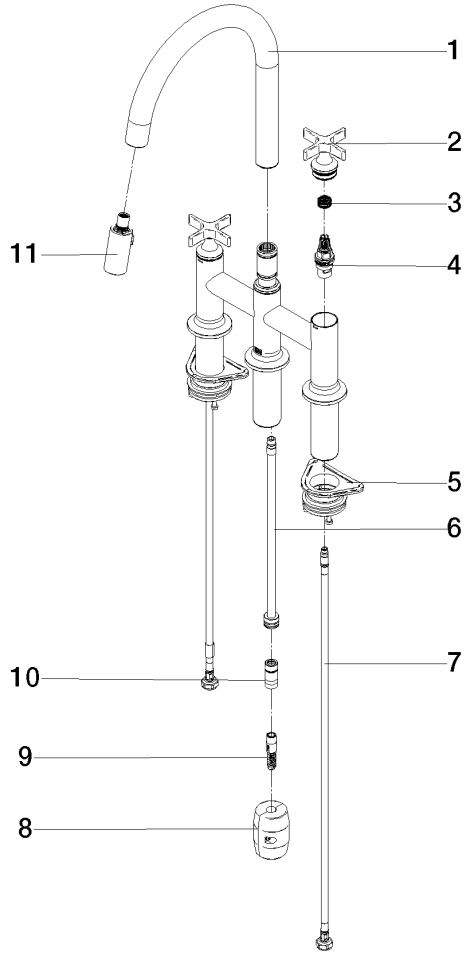

19 875 809

Product version from 7/1/2023