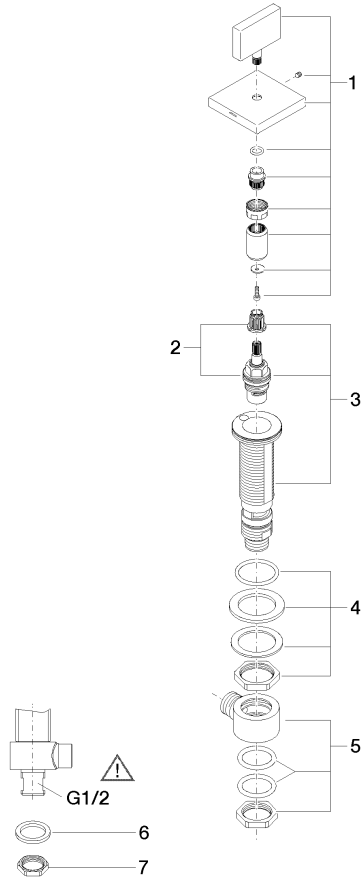

**MEM Deck valve clockwise closing cold - Dark Chrome**

MEM

20 000 782

- hole diameter 32 mm
- rosette 60 x 60 mm
- with cold marking
- WRAS 2103001

	Dark Chrome	20 000 782-19
	Chrome	20 000 782-00
	Brushed Platinum	20 000 782-06
	Platinum	20 000 782-08
	Brushed Durabronze (23kt Gold)	20 000 782-28
	Brushed Champagne (22kt Gold)	20 000 782-46
	Champagne (22kt Gold)	20 000 782-47
	Brushed Dark Platinum	20 000 782-99

20 000 782

mm [inches]

**Flow rate chart**

**Codes & Standards**

Scottish Water  
Byelaws

UK Water Supply  
Regulations

**Product version from 3/10/2014**

Parts for other finishes can be found here: Chrome

MEM Deck valve clockwise closing cold - Dark Chrome

MEM

20 000 782

**Spare parts list**

**Product version from 3/10/2014**

No.	Item Number	Name	Quantity used	Delivery time
	90 20 78 002 04-19	handle ( cold )	7	20