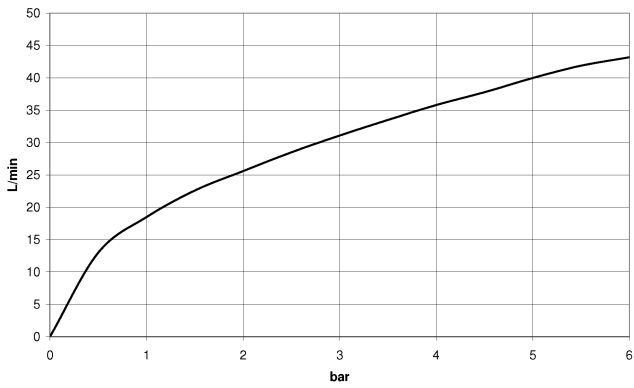

**MEM Deck valve clockwise closing cold - Dark Chrome**

MEM

20 000 782

- hole diameter 32 mm
- rosette 60 x 60 mm
- with cold marking
- WRAS 2103001

	Dark Chrome	20 000 782-19
	Chrome	20 000 782-00
	Brushed Platinum	20 000 782-06
	Platinum	20 000 782-08
	Brushed Durabronze (23kt Gold)	20 000 782-28
	Brushed Champagne (22kt Gold)	20 000 782-46
	Champagne (22kt Gold)	20 000 782-47
	Brushed Dark Platinum	20 000 782-99

20 000 782

mm [inches]

**Flow rate chart**

**Codes & Standards**

Scottish Water  
Byelaws

UK Water Supply  
Regulations

No.	Item Number	Name	Quantity used	Delivery time
	90 20 78 002 04-19	handle ( cold )	7	20