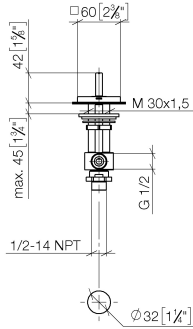

**MEM Deck valve clockwise closing cold - Dark Chrome**

MEM

20 000 782

- hole diameter 32 mm
- rosette 60 x 60 mm
- with cold marking
- WRAS 2103001

	Dark Chrome	20 000 782-19
	Chrome	20 000 782-00
	Brushed Platinum	20 000 782-06
	Platinum	20 000 782-08
	Brushed Durabronze (23kt Gold)	20 000 782-28
	Brushed Champagne (22kt Gold)	20 000 782-46
	Champagne (22kt Gold)	20 000 782-47
	Brushed Dark Platinum	20 000 782-99

20 000 782

mm [inches]

**Flow rate chart**

**Codes & Standards**

Scottish Water  
Byelaws

UK Water Supply  
Regulations

**Product version from 3/10/2014**

Parts for other finishes can be found here: Chrome

MEM Deck valve clockwise closing cold - Dark Chrome

MEM

20 000 782

**Spare parts list**

**Product version from 3/10/2014**

No.	Item Number	Name	Quantity used	Delivery time
	90 20 78 002 04-19	handle ( cold )	7	20