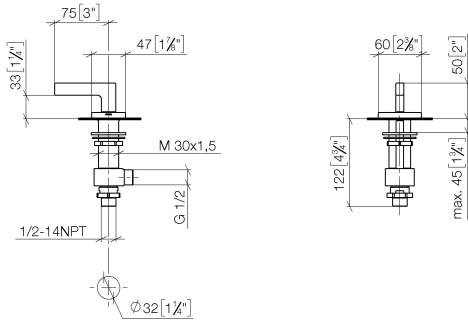

Deck valve clockwise closing hot - Brushed Durabronz (23kt Gold)

CL.1

20 004 715

- hole diameter 32 mm
- rosette 60 x 47 mm
- with hot marking

Fits: CL.1, CYO

	Brushed Durabronz (23kt Gold)	20 004 715-28
	Chrome	20 004 715-00
	Brushed Platinum	20 004 715-06
	Brushed Champagne (22kt Gold)	20 004 715-46
	Champagne (22kt Gold)	20 004 715-47
	Brushed Dark Platinum	20 004 715-99

20 004 715

mm [inches]

Flow rate chart

Certificates

IAPMO_N-4976. LGA_28687. IAPMO_6397.

20 004 715

Parts for other finishes can be found here: [Chrome](#)

Spare parts list

No.	Item Number	Name	Quantity used	Delivery time
1	90 20 70 057 02-28	handle (hot)	1	20
2	04 17 11 058 53 90	side panel	1	2
3	90 90 03 153 00 90	top	1	2
4	04 23 10 032 78 90	fixing set	1	2
5	04 17 11 023 10 90	distributor	1	2
6	09 30 11 059 90	disc	1	2
7	09 23 10 012 90	nut	1	2