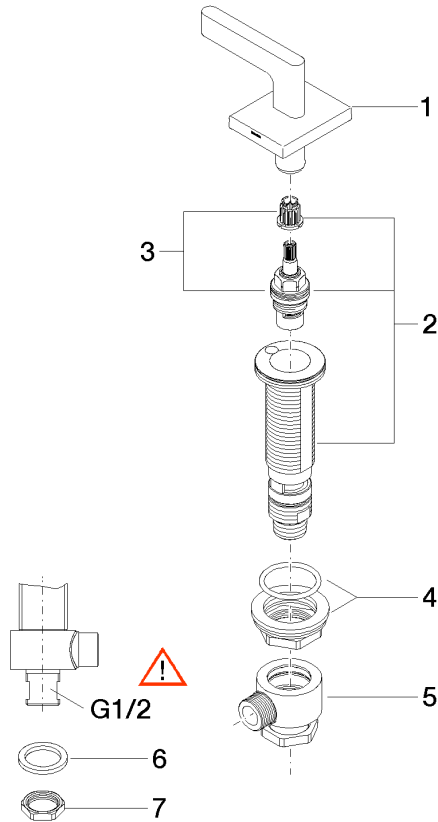

Deck valve clockwise closing hot - Brushed Durabronz (23kt Gold)

CL.1

20 004 715

- hole diameter 32 mm
- rosette 60 x 47 mm
- with hot marking

Fits: CL.1, CYO

	Brushed Durabronz (23kt Gold)	20 004 715-28
	Chrome	20 004 715-00
	Brushed Platinum	20 004 715-06
	Brushed Champagne (22kt Gold)	20 004 715-46
	Champagne (22kt Gold)	20 004 715-47
	Brushed Dark Platinum	20 004 715-99

20 004 715

mm [inches]

Flow rate chart

Certificates

IAPMO_N-4976. LGA_28687. IAPMO_6397.

20 004 715

Parts for other finishes can be found here: [Chrome](#)

Spare parts list

No.	Item Number	Name	Quantity used	Delivery time
1	90 20 70 057 02-28	handle (hot)	1	20
2	04 17 11 058 53 90	side panel	1	2
3	90 90 03 153 00 90	top	1	2
4	04 23 10 032 78 90	fixing set	1	2
5	04 17 11 023 10 90	distributor	1	2
6	09 30 11 059 90	disc	1	2
7	09 23 10 012 90	nut	1	2