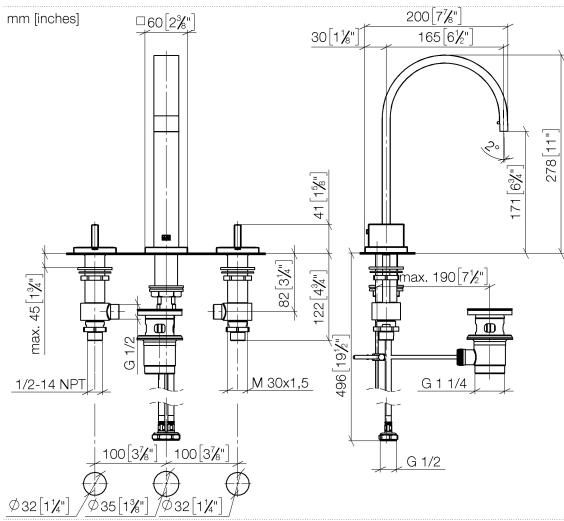

MEM Three-hole basin mixer with pop-up waste - Platinum

MEM

20 713 782

- 165mm projection
 - fixed spout
 - rectangular, air-enriched flow
 - height of mixer 277 mm
 - hole diameter spout 35 mm
 - hole diameter valve 32 mm
 - rosette 60 x 60 mm
 - 2x screw-in M 10 x 1 pressure hose, leak-tested
 - max. flow 8.3 l/min
 - lead-free
 - This product can help a building meet the requirements of Green Building Rating Systems, e.g. LEED®, BREEAM®, DGNB
- Only suitable for basins with an overflow.

	Platinum	20 713 782-08
	Chrome	20 713 782-00
	Brushed Platinum	20 713 782-06
	Dark Chrome	20 713 782-19
	Brushed Durabronze (23kt Gold)	20 713 782-28
	Brushed Champagne (22kt Gold)	20 713 782-46
	Champagne (22kt Gold)	20 713 782-47
	Brushed Dark Platinum	20 713 782-99

Recommended miscellaneous

High pressure hoses -
 • 2x 3/8" x 1/2" x 500mm high pressure hose

12 506 970 90

20 713 782

Flow rate chart

Certificates

WRAS_2306057. LGA_18594. ETA_18154. GDV_0400289.

20 713 782

20 713 782

Spare parts list

No.	Item Number	Name	Quantity used	Delivery time
1	90 28 22 158 00-08	spout	1	-
Spare part can no longer be ordered, please order the replacement item				
2	04 20 78 030 80-08	pull-rod	1	40
3	09 20 78 030-08	handle	1	40
4	09 31 09 080-08	pull-rod	1	40
5	09 27 78 032-08	rosette	1	40
6	09 14 10 166 90	seal	1	2
7	09 11 10 054 10 90	connection	1	2
8	90 90 03 152 00 90	top	1	2
9	04 17 11 058 52 90	side panel	1	2
10	09 14 10 130 90	seal	1	2
11	09 16 01 016 90	ring	1	2
12	09 23 01 052 90	flow reducer	1	2
13	09 11 10 055 10 90	connection	1	2
14	04 30 04 016 00 90	hose	2	60
15	04 23 10 009 01 90	fixing set	1	2
16	90 20 78 002 04-08	handle (cold)	1	40
17	90 90 03 153 00 90	top	1	2
18	04 17 11 058 53 90	side panel	1	2
19	04 23 10 032 78 90	fixing set	2	2
20	04 17 11 023 10 90	distributor	2	2
21	90 23 30 040 00-08	threaded connector	4	40
22	90 11 01 001 00-08	pop-up waste	1	40
23	09 30 11 059 90	disc	2	2
24	09 23 10 012 90	nut	2	2
25	90 20 78 002 05-08	handle (hot)	1	40