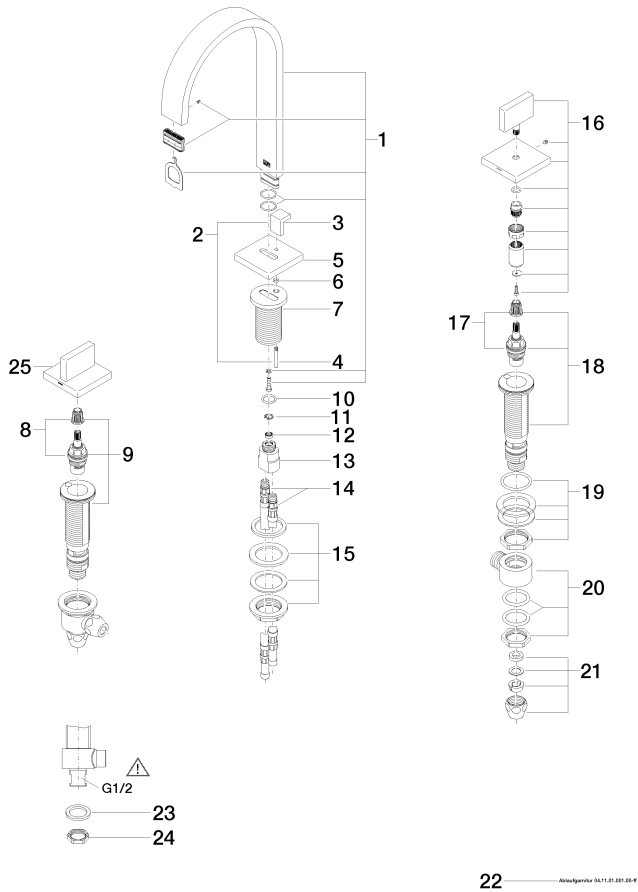

MEM Three-hole basin mixer with pop-up waste - Platinum

MEM

20 713 782

- 165mm projection
 - fixed spout
 - rectangular, air-enriched flow
 - height of mixer 277 mm
 - hole diameter spout 35 mm
 - hole diameter valve 32 mm
 - rosette 60 x 60 mm
 - 2x screw-in M 10 x 1 pressure hose, leak-tested
 - max. flow 8.3 l/min
 - lead-free
 - This product can help a building meet the requirements of Green Building Rating Systems, e.g. LEED®, BREEAM®, DGNB
- Only suitable for basins with an overflow.

	Platinum	20 713 782-08
	Chrome	20 713 782-00
	Brushed Platinum	20 713 782-06
	Dark Chrome	20 713 782-19
	Brushed Durabronze (23kt Gold)	20 713 782-28
	Brushed Champagne (22kt Gold)	20 713 782-46
	Champagne (22kt Gold)	20 713 782-47
	Brushed Dark Platinum	20 713 782-99

Recommended miscellaneous

High pressure hoses -
 • 2x 3/8" x 1/2" x 500mm high pressure hose

12 506 970 90

20 713 782

Flow rate chart

Certificates

WRAS_2306057. LGA_18594. ETA_18154. GDV_0400289.

20 713 782

20 713 782

Spare parts list

No.	Item Number	Name	Quantity used	Delivery time
1	90 28 22 158 00-08	spout	1	-
Spare part can no longer be ordered, please order the replacement item				
2	04 20 78 030 80-08	pull-rod	1	40
3	09 20 78 030-08	handle	1	40
4	09 31 09 080-08	pull-rod	1	40
5	09 27 78 032-08	rosette	1	40
6	09 14 10 166 90	seal	1	2
7	09 11 10 054 10 90	connection	1	2
8	90 90 03 152 00 90	top	1	2
9	04 17 11 058 52 90	side panel	1	2
10	09 14 10 130 90	seal	1	2
11	09 16 01 016 90	ring	1	2
12	09 23 01 052 90	flow reducer	1	2
13	09 11 10 055 10 90	connection	1	2
14	04 30 04 016 00 90	hose	2	60
15	04 23 10 009 01 90	fixing set	1	2
16	90 20 78 002 04-08	handle (cold)	1	40
17	90 90 03 153 00 90	top	1	2
18	04 17 11 058 53 90	side panel	1	2
19	04 23 10 032 78 90	fixing set	2	2
20	04 17 11 023 10 90	distributor	2	2
21	90 23 30 040 00-08	threaded connector	4	40
22	90 11 01 001 00-08	pop-up waste	1	40
23	09 30 11 059 90	disc	2	2
24	09 23 10 012 90	nut	2	2
25	90 20 78 002 05-08	handle (hot)	1	40