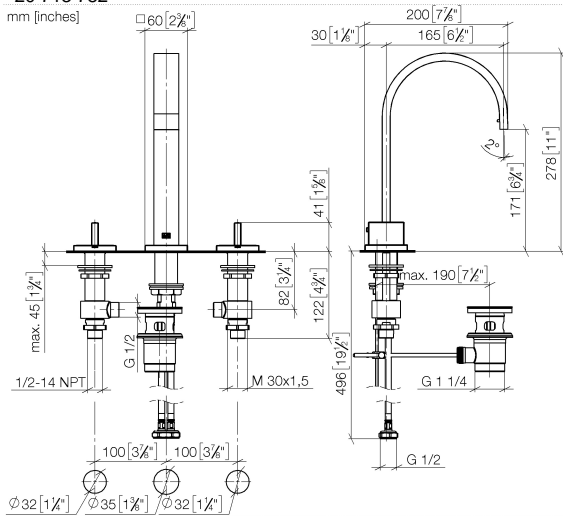

MEM Three-hole basin mixer with pop-up waste - Brushed Champagne (22kt Gold)

MEM

20 713 782

- 165mm projection
- fixed spout
- rectangular, air-enriched flow
- height of mixer 277 mm
- height up to aerator 170 mm
- hole diameter spout 35 mm
- hole diameter valve 32 mm
- rosette 60 x 60 mm
- 2x screw-in M 10 x 1 pressure hose, leak-tested
- max. flow 8.3 l/min
- lead-free
- This product can help a building meet the requirements of Green Building Rating Systems, e.g. LEED®, BREEAM®, DGNB

Recommended miscellaneous

High pressure hoses -
 • 2x 3/8" x 1/2" x 500mm high pressure hose

12 506 970 90

20 713 782

mm [inches]

Flow rate chart

Certificates

WRAS_2306057.

LGA_18594.

ETA_18154.

GDV_0400289.

20 713 782

22 Abbildungsverzeichnis 0411.01.001.00-9

MEM Three-hole basin mixer with pop-up waste - Brushed Champagne (22kt Gold)

MEM

20 713 782

Spare parts list

No.	Item Number	Name	Quantity used	Delivery time
1	90 28 22 158 00-46	spout	1	30
2	04 20 78 030 80-46	pull-rod	1	30
3	09 20 78 030-46	handle	1	30
4	09 31 09 080-46	pull-rod	1	30
5	09 27 78 032-46	rosette	1	30
6	09 14 10 166 90	seal	1	2
7	09 11 10 054 10 90	connection	1	2
8	90 90 03 152 00 90	top	1	2
9	04 17 11 058 52 90	side panel	1	2
10	09 14 10 130 90	seal	1	2
11	09 16 01 016 90	ring	1	2
12	09 23 01 052 90	flow reducer	1	2
13	09 11 10 055 10 90	connection	1	2
14	04 30 04 104 00 90	hose	2	2
15	04 23 10 009 01 90	fixing set	1	2
16	90 20 78 002 04-46	handle (cold)	1	30
17	90 90 03 153 00 90	top	1	2
18	04 17 11 058 53 90	side panel	1	2
19	04 23 10 032 78 90	fixing set	2	2
20	04 17 11 023 10 90	distributor	2	2
21	90 23 30 040 00-46	threaded connector	4	-
Spare part can no longer be ordered, please order the replacement item				
22	90 11 01 001 00-46	pop-up waste	1	30
23	09 30 11 059 90	disc	2	2
24	09 23 10 012 90	nut	2	2
25	90 20 78 002 05-46	handle (hot)	1	30