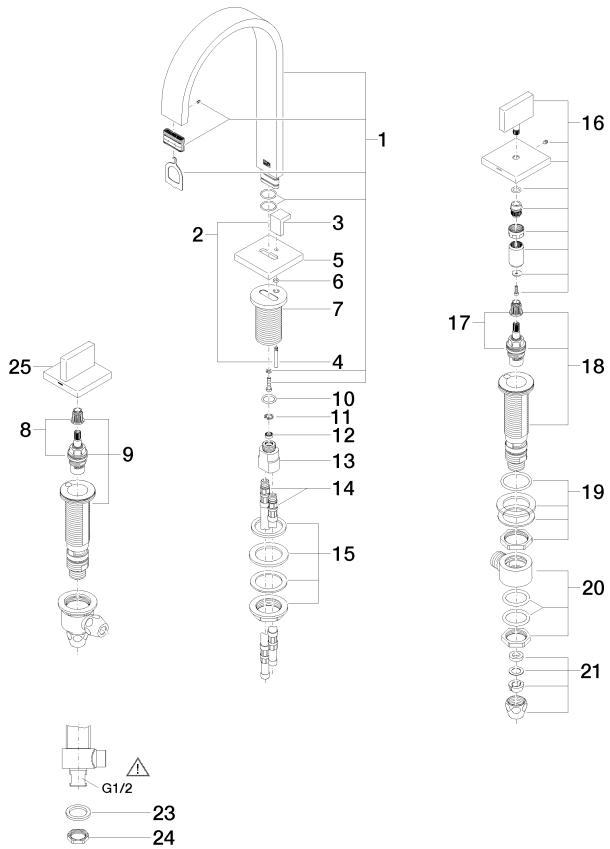

MEM Three-hole basin mixer with pop-up waste - Brushed Champagne (22kt Gold)

MEM

20 713 782

- 165mm projection
- fixed spout
- rectangular, air-enriched flow
- height of mixer 277 mm
- height up to aerator 170 mm
- hole diameter spout 35 mm
- hole diameter valve 32 mm
- rosette 60 x 60 mm
- 2x screw-in M 10 x 1 pressure hose, leak-tested
- max. flow 8.3 l/min
- lead-free
- This product can help a building meet the requirements of Green Building Rating Systems, e.g. LEED®, BREEAM®, DGNB

Recommended miscellaneous

High pressure hoses -
 • 2x 3/8" x 1/2" x 500mm high pressure hose

12 506 970 90

20 713 782

mm [inches]

Flow rate chart

Certificates

WRAS_2306057.

LGA_18594.

ETA_18154.

GDV_0400289.

20 713 782

22 Abbildungsverzeichnis 0411.01.001.00-9

MEM Three-hole basin mixer with pop-up waste - Brushed Champagne (22kt Gold)

MEM

20 713 782

Spare parts list

No.	Item Number	Name	Quantity used	Delivery time
1	90 28 22 158 00-46	spout	1	30
2	04 20 78 030 80-46	pull-rod	1	30
3	09 20 78 030-46	handle	1	30
4	09 31 09 080-46	pull-rod	1	30
5	09 27 78 032-46	rosette	1	30
6	09 14 10 166 90	seal	1	2
7	09 11 10 054 10 90	connection	1	2
8	90 90 03 152 00 90	top	1	2
9	04 17 11 058 52 90	side panel	1	2
10	09 14 10 130 90	seal	1	2
11	09 16 01 016 90	ring	1	2
12	09 23 01 052 90	flow reducer	1	2
13	09 11 10 055 10 90	connection	1	2
14	04 30 04 104 00 90	hose	2	2
15	04 23 10 009 01 90	fixing set	1	2
16	90 20 78 002 04-46	handle (cold)	1	30
17	90 90 03 153 00 90	top	1	2
18	04 17 11 058 53 90	side panel	1	2
19	04 23 10 032 78 90	fixing set	2	2
20	04 17 11 023 10 90	distributor	2	2
21	90 23 30 040 00-46	threaded connector	4	-
Spare part can no longer be ordered, please order the replacement item				
22	90 11 01 001 00-46	pop-up waste	1	30
23	09 30 11 059 90	disc	2	2
24	09 23 10 012 90	nut	2	2
25	90 20 78 002 05-46	handle (hot)	1	30