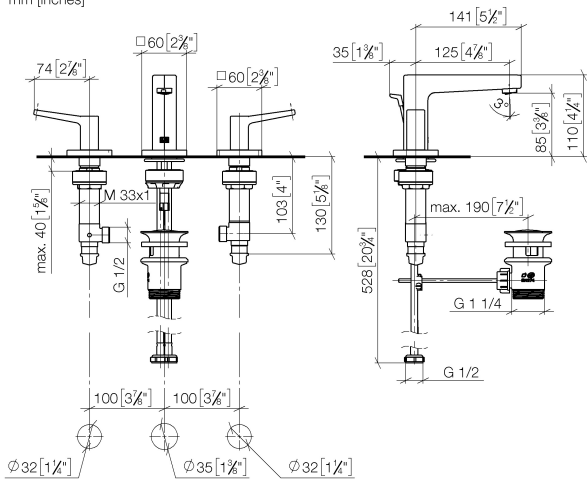

## DORNBACHT YARRE Three-hole basin mixer with pop-up waste - Soft Black

---

20 713 832

- 125mm projection
- circular, air-enriched flow
- height of mixer 100 mm
- height up to aerator 85 mm
- hole diameter valve 32 mm
- hole diameter spout 35 mm
- rosette 60 x 60 mm
- 2x screw-in M 8 x 1 pressure hose, leak-tested
- max. flow 6.8 l/min
- WRAS 2310319

	Soft Black	20 713 832-69
	Chrome	20 713 832-00

---

**DORNBRAUCHT YARRE Three-hole basin mixer with pop-up waste - Soft Black**

20 713 832

mm [inches]

**Flow rate chart**

**Certificates**

WRAS\_2310319.      AbP\_10169.      ACS\_23 ACC NY  
501.

## DORNBACHT YARRE Three-hole basin mixer with pop-up waste - Soft Black

20 713 832

### Spare parts list

No.	Item Number	Name	Quantity used	Delivery time
1	90 20 83 069 00-69	handle ( hot )	1	-
	Spare part can no longer be ordered, please order the replacement item			
2	90 30 11 301 00 90	fixing set	2	-
	Spare part can no longer be ordered, please order the replacement item			
3	90 17 11 061 00 90	side panel	1	-
	Spare part can no longer be ordered, please order the replacement item			
4	90 19 83 019 00-69	spout	1	-
	Spare part can no longer be ordered, please order the replacement item			
5	90 30 04 114 00 90	hose	1	-
	Spare part can no longer be ordered, please order the replacement item			
6	90 30 11 309 01 90	insert	1	-
	Spare part can no longer be ordered, please order the replacement item			
7	90 30 11 309 00 90	fixing set	1	-
	Spare part can no longer be ordered, please order the replacement item			
8	90 20 83 070 00-69	handle ( cold )	1	-
	Spare part can no longer be ordered, please order the replacement item			
9	90 17 11 060 00 90	side panel	1	-
	Spare part can no longer be ordered, please order the replacement item			
10	90 11 01 200 00-69	pop-up waste	1	2