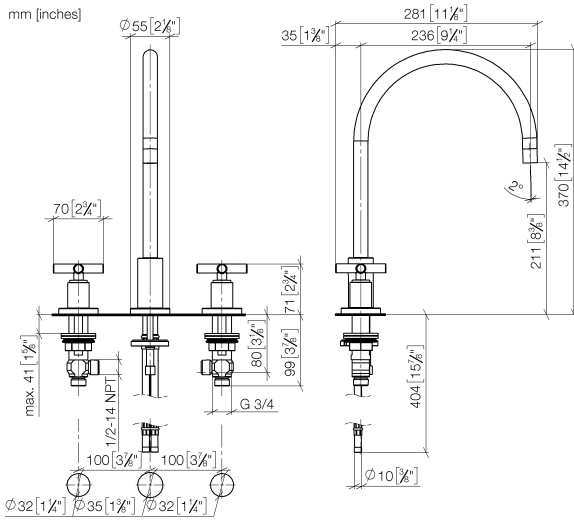

**TARA Three-hole mixer - Durabronss (23kt Gold)**

TARA

20 815 892

- 235mm projection
- pivotable spout 360°
- air-enriched flow
- height of mixer 370 mm
- height up to aerator 212 mm
- hole diameter spout 35 mm
- hole diameter valve 32 mm
- max. flow 7 l/min at 3 bar flow pressure
- lead-free
- This product can help a building meet the requirements of Green Building Rating Systems, e.g. LEED®, BREEAM®, DGNB

20 815 892

Flow rate chart

Certificates

GDV\_0400289.

20 815 892

Parts for other  
finishes can be found  
here: [Chrome](#)

## TARA Three-hole mixer - Durabronz (23kt Gold)

TARA

20 815 892

### Spare parts list

No.	Item Number	Name	Quantity used	Delivery time
1	90 28 22 226 01-09	spout	1	40
2	90 23 01 028 03-09	aerator	1	40
3	09 30 30 057 90	screw	1	2
4	09 11 10 088 10-09	connection	1	40
5	09 28 10 140-09	ring	1	40
6	04 30 04 019 00 90	hose	2	2
7	09 14 05 047 90	seal	1	2
8	04 30 11 038 00 90	fixing set	1	2
9	09 31 11 011 90	pin	1	2
10	90 20 89 010 10-09	handle	2	-
Spare part can no longer be ordered, please order the replacement item				
11	09 20 89 010-09	handle	2	40
12	90 12 12 007 00-09	base	2	40
13	90 30 11 029 00 90	disc	2	2
14	90 30 30 075 00 90	screw	2	2
15	09 21 02 140-09	sleeve	2	40
16	09 27 89 105-09	rosette	2	40
17	90 14 10 043 00 90	seal	2	2
18	90 17 11 040 51 90	side panel	2	2
19	90 23 30 040 00-09	threaded connector	4	40
20	12 501 970 90	High pressure hose 1/2" x 1/2" x 300 mm -	2	-
Spare part can no longer be ordered, please order the replacement item				
21	04 31 20 046 10 92	set	1	2