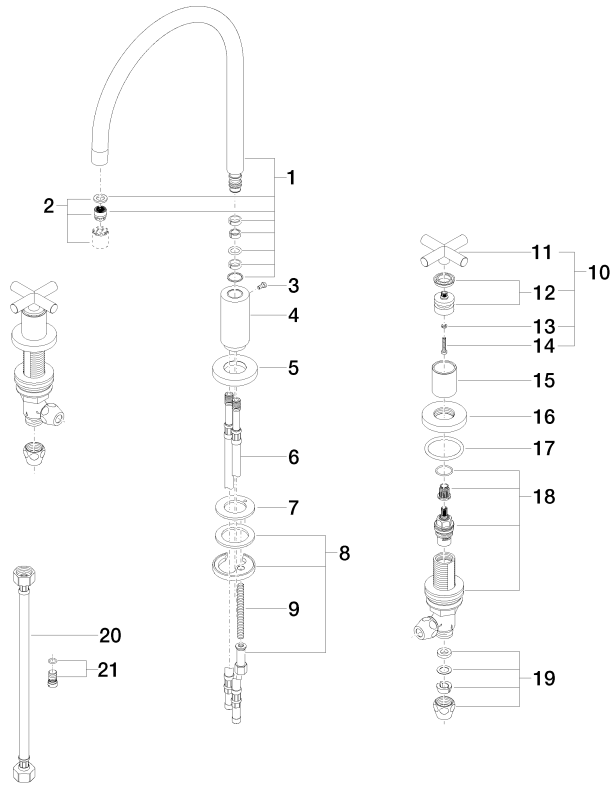

**TARA Three-hole mixer - Durabronss (23kt Gold)**

TARA

20 815 892

- 235mm projection
- pivotable spout 360°
- air-enriched flow
- height of mixer 370 mm
- height up to aerator 212 mm
- hole diameter spout 35 mm
- hole diameter valve 32 mm
- max. flow 7 l/min at 3 bar flow pressure
- lead-free
- This product can help a building meet the requirements of Green Building Rating Systems, e.g. LEED®, BREEAM®, DGNB

20 815 892

Flow rate chart

Certificates

GDV\_0400289.

20 815 892

Parts for other  
finishes can be found  
here: [Chrome](#)

## TARA Three-hole mixer - Durabronz (23kt Gold)

TARA

20 815 892

### Spare parts list

No.	Item Number	Name	Quantity used	Delivery time
1	90 28 22 226 01-09	spout	1	40
2	90 23 01 028 03-09	aerator	1	40
3	09 30 30 057 90	screw	1	2
4	09 11 10 088 10-09	connection	1	40
5	09 28 10 140-09	ring	1	40
6	04 30 04 019 00 90	hose	2	2
7	09 14 05 047 90	seal	1	2
8	04 30 11 038 00 90	fixing set	1	2
9	09 31 11 011 90	pin	1	2
10	90 20 89 010 10-09	handle	2	-
Spare part can no longer be ordered, please order the replacement item				
11	09 20 89 010-09	handle	2	40
12	90 12 12 007 00-09	base	2	40
13	90 30 11 029 00 90	disc	2	2
14	90 30 30 075 00 90	screw	2	2
15	09 21 02 140-09	sleeve	2	40
16	09 27 89 105-09	rosette	2	40
17	90 14 10 043 00 90	seal	2	2
18	90 17 11 040 51 90	side panel	2	2
19	90 23 30 040 00-09	threaded connector	4	40
20	12 501 970 90	High pressure hose 1/2" x 1/2" x 300 mm -	2	-
Spare part can no longer be ordered, please order the replacement item				
21	04 31 20 046 10 92	set	1	2