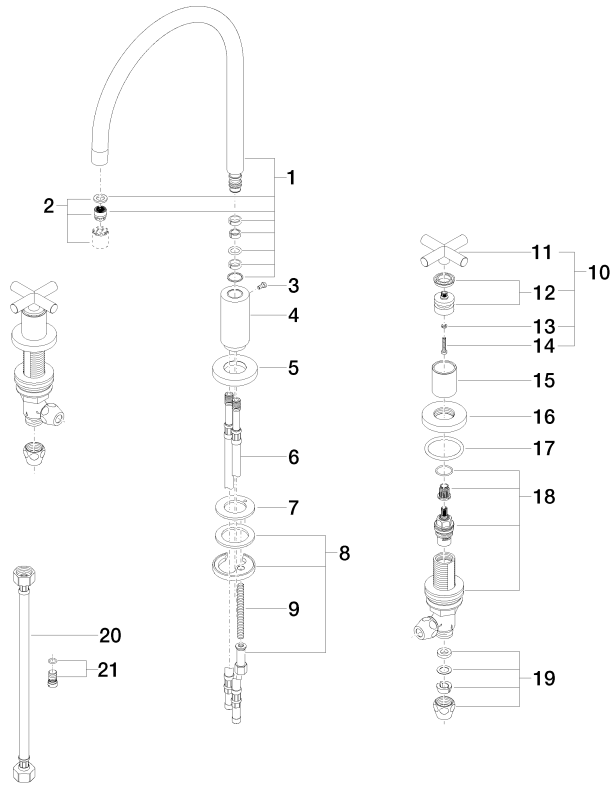

**TARA Three-hole mixer - Brushed Champagne (22kt Gold)**

TARA

20 815 892

- 235mm projection
- pivotable spout 360°
- air-enriched flow
- height of mixer 370 mm
- height up to aerator 212 mm
- hole diameter spout 35 mm
- hole diameter valve 32 mm
- max. flow 7 l/min at 3 bar flow pressure
- lead-free
- This product can help a building meet the requirements of Green Building Rating Systems, e.g. LEED®, BREEAM®, DGNB
- WRAS 2107052

20 815 892

Flow rate chart

Certificates

GDV\_0400289.

20 815 892

Parts for other finishes can be found here: [Chrome](#)

## TARA Three-hole mixer - Brushed Champagne (22kt Gold)

TARA

20 815 892

### Spare parts list

No.	Item Number	Name	Quantity used	Delivery time
1	90 28 22 226 01-46	spout	1	30
2	90 23 01 028 03-46	aerator	1	30
3	09 30 30 057 90	screw	1	2
4	09 11 10 088 10-46	connection	1	30
5	09 28 10 140-46	ring	1	60
6	04 30 04 019 00 90	hose	2	2
7	09 14 05 047 90	seal	1	2
8	04 30 11 038 00 90	fixing set	1	2
9	09 31 11 011 90	pin	1	2
10	90 20 89 010 10-46	handle	2	30
11	09 20 89 010-46	handle	2	60
12	90 12 12 007 00-46	base	2	30
13	90 30 11 029 00 90	disc	2	2
14	90 30 30 075 00 90	screw	2	2
15	09 21 02 140-46	sleeve	2	60
16	09 27 89 105-46	rosette	2	60
17	90 14 10 043 00 90	seal	2	2
18	90 17 11 040 51 90	side panel	2	2
19	90 23 30 040 00-46	threaded connector	4	-
Spare part can no longer be ordered, please order the replacement item				
20	12 501 970 90	High pressure hose 1/2" x 1/2" x 300 mm -	2	-
Spare part can no longer be ordered, please order the replacement item				
21	04 31 20 046 10 92	set	1	2