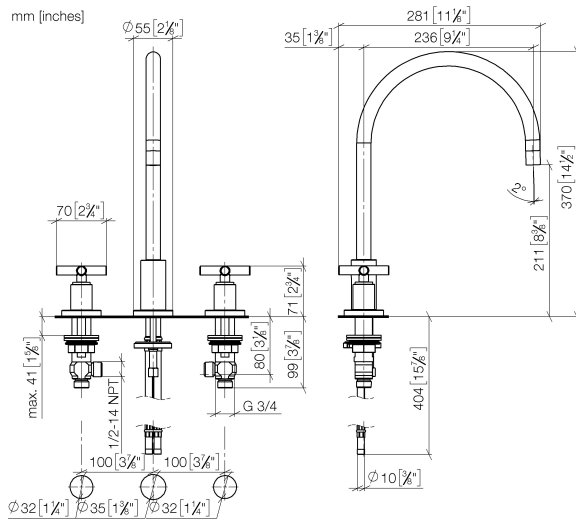

**TARA Three-hole mixer - Brushed Champagne (22kt Gold)**

TARA

20 815 892

- 235mm projection
- pivotable spout 360°
- air-enriched flow
- height of mixer 370 mm
- height up to aerator 212 mm
- hole diameter spout 35 mm
- hole diameter valve 32 mm
- max. flow 7 l/min at 3 bar flow pressure
- lead-free
- This product can help a building meet the requirements of Green Building Rating Systems, e.g. LEED®, BREEAM®, DGNB
- WRAS 2107052

20 815 892

Flow rate chart

Certificates

GDV\_0400289.

20 815 892

Parts for other finishes can be found here: [Chrome](#)

## TARA Three-hole mixer - Brushed Champagne (22kt Gold)

TARA

20 815 892

### Spare parts list

No.	Item Number	Name	Quantity used	Delivery time
1	90 28 22 226 01-46	spout	1	30
2	90 23 01 028 03-46	aerator	1	30
3	09 30 30 057 90	screw	1	2
4	09 11 10 088 10-46	connection	1	30
5	09 28 10 140-46	ring	1	60
6	04 30 04 019 00 90	hose	2	2
7	09 14 05 047 90	seal	1	2
8	04 30 11 038 00 90	fixing set	1	2
9	09 31 11 011 90	pin	1	2
10	90 20 89 010 10-46	handle	2	30
11	09 20 89 010-46	handle	2	60
12	90 12 12 007 00-46	base	2	30
13	90 30 11 029 00 90	disc	2	2
14	90 30 30 075 00 90	screw	2	2
15	09 21 02 140-46	sleeve	2	60
16	09 27 89 105-46	rosette	2	60
17	90 14 10 043 00 90	seal	2	2
18	90 17 11 040 51 90	side panel	2	2
19	90 23 30 040 00-46	threaded connector	4	-
Spare part can no longer be ordered, please order the replacement item				
20	12 501 970 90	High pressure hose 1/2" x 1/2" x 300 mm -	2	-
Spare part can no longer be ordered, please order the replacement item				
21	04 31 20 046 10 92	set	1	2