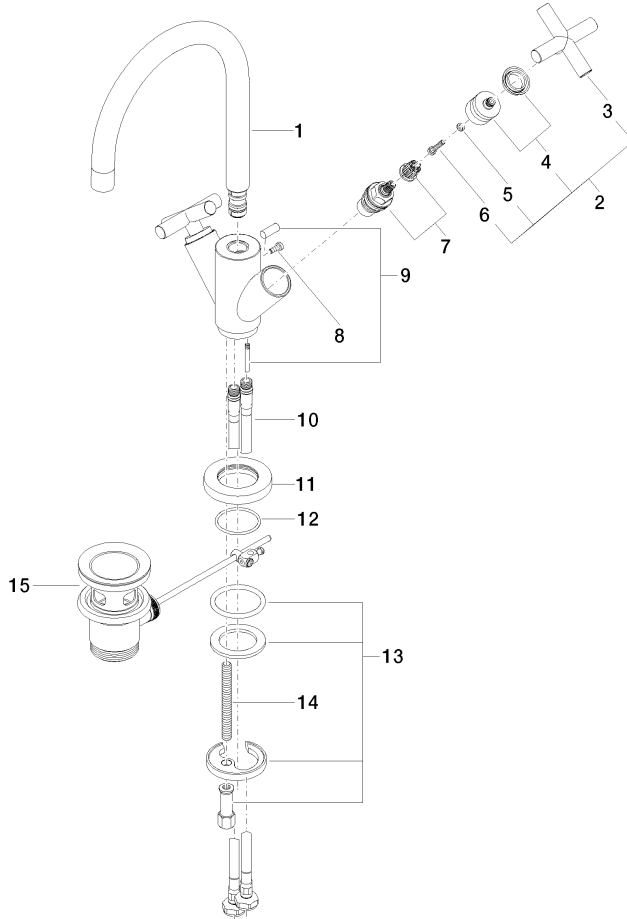

TARA Single-hole basin mixer with pop-up waste - Champagne (22kt Gold)

22 513 892 Product version from 5/27/2021

- 165mm projection
- pivotable spout 360°
- circular, air-enriched flow
- height of mixer 295 mm
- height up to aerator 172 mm
- hole diameter 35 mm
- rosette Ø 59 mm
- 2x screw-in M 10 x 1 pressure hose, leak-tested
- max. flow 7 l/min
- lead-free
- This product can help a building meet the requirements of Green Building Rating Systems, e.g. LEED®, BREEAM®, DGNB
- WRAS

ISO 3822

Scottish Water
Byelaws

UK Water Supply
Regulations

Ü-Zeichen

VA-Zeichen

TARA Single-hole basin mixer with pop-up waste - Champagne (22kt Gold)

22 513 892 Product version from 5/27/2021

Certificates

ETA_18

LGA_18

GDV_0400

WRAS_240702

TARA Single-hole basin mixer with pop-up waste - Champagne (22kt Gold)

22 513 892 Product version from 5/27/2021

Parts for other finishes can be found here: [Chrome](#)

Spare parts list

No.	Item Number	Name	Quantity used	Delivery time
1	90 28 22 213 01-47	spout	1	30
2	90 20 89 010 10-47	handle	2	30
3	09 20 89 010-47	handle	2	60
4	90 12 12 007 00-47	base	2	30
5	90 30 11 029 00 90	disc	2	2
6	90 30 30 075 00 90	screw	2	2
7	90 90 03 151 00 90	top	2	2
8	09 30 30 054 90	screw	1	2
9	04 20 89 035 80-47	pull-rod	1	30
10	04 30 04 104 00 90	hose	2	2
11	09 28 10 132-47	ring	1	30
12	09 14 10 134 90	seal	1	2
13	04 30 11 038 00 90	fixing set	1	2
14	09 31 11 011 90	pin	1	2
15	90 11 01 001 00-47	pop-up waste	1	30