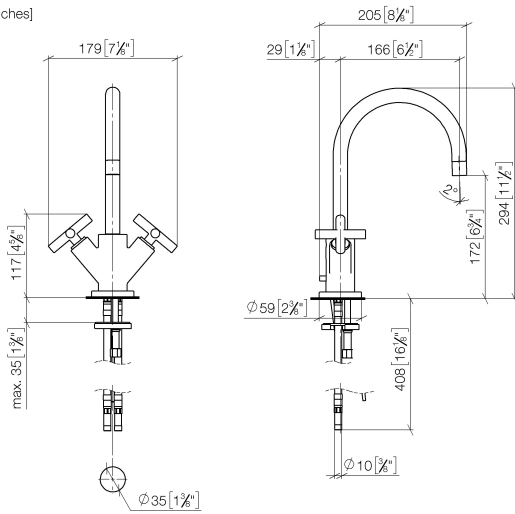

TARA Single-hole basin mixer with pop-up waste - Champagne (22kt Gold)

22 513 892 Product version from 5/27/2021

- 165mm projection
- pivotable spout 360°
- circular, air-enriched flow
- height of mixer 295 mm
- height up to aerator 172 mm
- hole diameter 35 mm
- rosette Ø 59 mm
- 2x screw-in M 10 x 1 pressure hose, leak-tested
- max. flow 7 l/min
- lead-free
- This product can help a building meet the requirements of Green Building Rating Systems, e.g. LEED®, BREEAM®, DGNB
- WRAS

TARA Single-hole basin mixer with pop-up waste - Champagne (22kt Gold)

22 513 892 Product version from 5/27/2021

mm [inches]

Flow rate chart

Codes & Standards

DIN 4109

EN 200

Executive Order
no. 1007

ISO 3822

Scottish Water
Byelaws

UK Water Supply
Regulations

Ü-Zeichen

VA-Zeichen

TARA Single-hole basin mixer with pop-up waste - Champagne (22kt Gold)

22 513 892 Product version from 5/27/2021

Certificates

No.	Item Number	Name	Quantity used	Delivery time
1	90 28 22 213 01-47	spout	1	30
2	90 20 89 010 10-47	handle	2	30
3	09 20 89 010-47	handle	2	60
4	90 12 12 007 00-47	base	2	30
5	90 30 11 029 00 90	disc	2	2
6	90 30 30 075 00 90	screw	2	2
7	90 90 03 151 00 90	top	2	2
8	09 30 30 054 90	screw	1	2
9	04 20 89 035 80-47	pull-rod	1	30
10	04 30 04 104 00 90	hose	2	2
11	09 28 10 132-47	ring	1	30
12	09 14 10 134 90	seal	1	2
13	04 30 11 038 00 90	fixing set	1	2
14	09 31 11 011 90	pin	1	2
15	90 11 01 001 00-47	pop-up waste	1	30