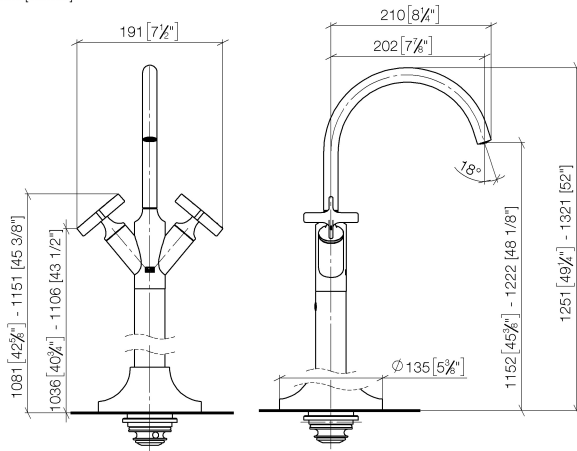

VAIA Single-hole basin mixer with stand pipe without pop-up waste - Brushed Bronze

VAIA

22 585 809

- 202mm projection
- pivotable spout 360°
- circular, air-enriched flow
- total height 1251 - 1321 mm
- height up to aerator 1152 – 1222 mm
- rosette Ø 135 mm
- max. flow 5.7 l/min
- lead-free
- This product can help a building meet the requirements of Green Building Rating Systems, e.g. LEED®, BREEAM®, DGNB
- WRAS 240102001

Recommended miscellaneous

- Concealed floor mounting -**
- min. recess depth 80 mm
 - max. recess depth 150 mm

35 945 970 90

22 585 809
mm [inches]

Flow rate chart

Certificates

LGA_38416.

WRAS_240102001.

22 585 809

Spare parts list

| No. | Item Number | Name | Quantity used | Delivery time |
|--|--------------------|-----------------|---------------|---------------|
| 1 | 90 28 22 313 00-42 | spout | 1 | 30 |
| 2 | 90 20 66 028 00-42 | handle (cold) | 1 | - |
| Spare part can no longer be ordered, please order the replacement item | | | | |
| 3 | 90 20 66 029 01-42 | handle (hot) | 1 | - |
| Spare part can no longer be ordered, please order the replacement item | | | | |
| 4 | 90 90 03 175 00 90 | top | 2 | 2 |
| 5 | 09 31 11 040 90 | pin | 1 | 2 |
| 6 | 09 24 03 193 90 | adaptor | 1 | 2 |
| 7 | 09 30 30 047 90 | screw | 1 | 2 |
| 8 | 09 14 10 139 90 | seal | 4 | 2 |
| 9 | 04 28 22 022 10 90 | connection | 2 | 2 |
| 10 | 04 31 11 002 00 90 | pin | 1 | 2 |
| 11 | 04 28 22 028 00-42 | pipe | 1 | 60 |
| 12 | 90 27 80 033 00-42 | rosette | 1 | - |
| Spare part can no longer be ordered, please order the replacement item | | | | |
| 13 | 09 14 10 084 90 | seal | 1 | 2 |
| 14 | 09 14 10 018 90 | seal | 1 | 2 |