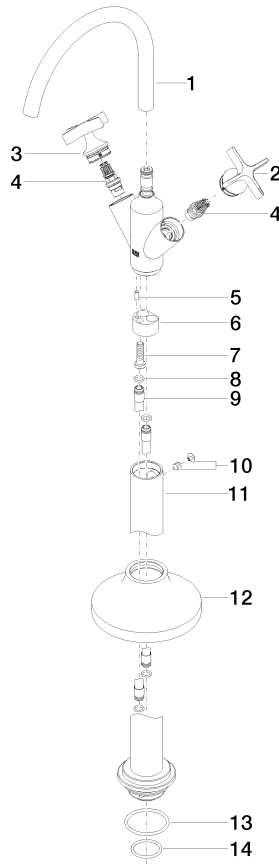

VAIA Single-hole basin mixer with stand pipe without pop-up waste - Brushed Champagne (22kt Gold)

VAIA

22 585 809

- 202mm projection
- pivotable spout 360°
- circular, air-enriched flow
- total height 1251 - 1321 mm
- height up to aerator 1152 – 1222 mm
- rosette Ø 135 mm
- max. flow 5.7 l/min
- lead-free
- This product can help a building meet the requirements of Green Building Rating Systems, e.g. LEED®, BREEAM®, DGNB
- WRAS 240102001

Required miscellaneous

- Concealed floor mounting -**
- max. recess depth 150 mm
 - min. recess depth 80 mm

35 945 970 90

VAIA Single-hole basin mixer with stand pipe without pop-up waste - Brushed Champagne (22kt Gold)

VAIA

22 585 809
mm [inches]

Flow rate chart

Certificates

LGA_38416.

WRAS_240102001.

22 585 809

Spare parts list

| No. | Item Number | Name | Quantity used | Delivery time |
|-----|--------------------|-----------------|---------------|---------------|
| 1 | 90 28 22 313 00-46 | spout | 1 | 30 |
| 2 | 90 20 66 028 00-46 | handle (cold) | 1 | 30 |
| 3 | 90 20 66 029 01-46 | handle (hot) | 1 | 30 |
| 4 | 90 90 03 175 00 90 | top | 2 | 2 |
| 5 | 09 31 11 040 90 | pin | 1 | 2 |
| 6 | 09 24 03 193 90 | adaptor | 1 | 2 |
| 7 | 09 30 30 047 90 | screw | 1 | 2 |
| 8 | 09 14 10 139 90 | seal | 4 | 2 |
| 9 | 04 28 22 022 10 90 | connection | 2 | 2 |
| 10 | 04 31 11 002 00 90 | pin | 1 | 2 |
| 11 | 04 28 22 028 00-46 | pipe | 1 | 60 |
| 12 | 90 27 80 033 00-46 | rosette | 1 | 30 |
| 13 | 09 14 10 084 90 | seal | 1 | 2 |
| 14 | 09 14 10 018 90 | seal | 1 | 2 |