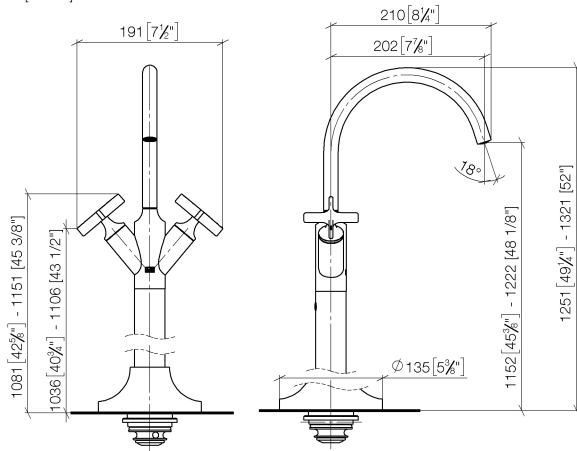

VAIA Single-hole basin mixer with stand pipe without pop-up waste - Brushed Champagne (22kt Gold)

VAIA

22 585 809

- 202mm projection
- pivotable spout 360°
- circular, air-enriched flow
- total height 1251 - 1321 mm
- height up to aerator 1152 – 1222 mm
- rosette Ø 135 mm
- max. flow 5.7 l/min
- lead-free
- This product can help a building meet the requirements of Green Building Rating Systems, e.g. LEED®, BREEAM®, DGNB
- WRAS 240102001

Required miscellaneous

- Concealed floor mounting -**
- max. recess depth 150 mm
 - min. recess depth 80 mm

35 945 970 90

VAIA Single-hole basin mixer with stand pipe without pop-up waste - Brushed Champagne (22kt Gold)

VAIA

22 585 809
mm [inches]

Flow rate chart

Certificates

LGA_38416.

WRAS_240102001.

22 585 809

Spare parts list

| No. | Item Number | Name | Quantity used | Delivery time |
|-----|--------------------|-----------------|---------------|---------------|
| 1 | 90 28 22 313 00-46 | spout | 1 | 30 |
| 2 | 90 20 66 028 00-46 | handle (cold) | 1 | 30 |
| 3 | 90 20 66 029 01-46 | handle (hot) | 1 | 30 |
| 4 | 90 90 03 175 00 90 | top | 2 | 2 |
| 5 | 09 31 11 040 90 | pin | 1 | 2 |
| 6 | 09 24 03 193 90 | adaptor | 1 | 2 |
| 7 | 09 30 30 047 90 | screw | 1 | 2 |
| 8 | 09 14 10 139 90 | seal | 4 | 2 |
| 9 | 04 28 22 022 10 90 | connection | 2 | 2 |
| 10 | 04 31 11 002 00 90 | pin | 1 | 2 |
| 11 | 04 28 22 028 00-46 | pipe | 1 | 60 |
| 12 | 90 27 80 033 00-46 | rosette | 1 | 30 |
| 13 | 09 14 10 084 90 | seal | 1 | 2 |
| 14 | 09 14 10 018 90 | seal | 1 | 2 |