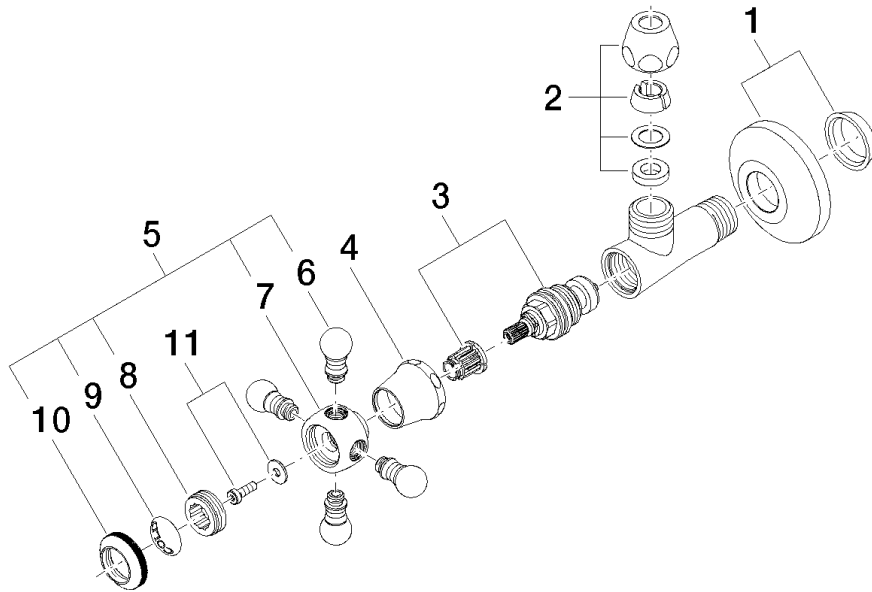

22 900 360

- rosette Ø 60 mm
- porcelain insert COLD

	Brushed Durabronz (23kt Gold)	22 900 360-28
	Chrome	22 900 360-00
	Brushed Platinum	22 900 360-06
	Platinum	22 900 360-08
	Durabronz (23kt Gold)	22 900 360-09
	Brushed Dark Platinum	22 900 360-99

22 900 360

Flow rate chart

22 900 360

Parts for other finishes can be found here: [Chrome](#)

Spare parts list

No.	Item Number	Name	Quantity used	Delivery time
1	04 27 01 003 00-28	rosette	1	-
Spare part can no longer be ordered, please order the replacement item				
2	90 23 30 040 00-28	threaded connector	1	20
3	90 90 03 023 01 90	top	1	2
4	09 21 02 055-28	cover	1	20
5	04 20 36 002 06-28	handle (cold)	1	20
6	09 20 36 004-28	handle	4	20
7	09 20 36 002-28	handle	1	20
8	09 20 83 006 90	handle	1	2
9	09 26 01 010 90	accessories	1	2
10	09 20 36 005-28	handle	1	20
11	04 30 30 029 00 90	fixing set	1	2