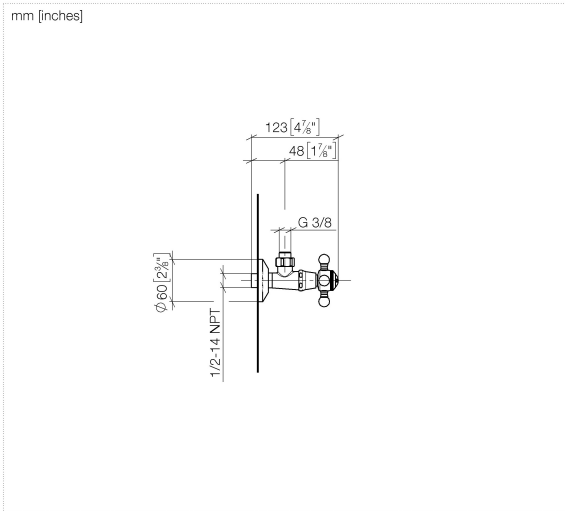

22 900 360

- rosette Ø 60 mm
- porcelain insert COLD

	Brushed Durabronz (23kt Gold)	22 900 360-28
	Chrome	22 900 360-00
	Brushed Platinum	22 900 360-06
	Platinum	22 900 360-08
	Durabronz (23kt Gold)	22 900 360-09
	Brushed Dark Platinum	22 900 360-99

22 900 360

Flow rate chart

22 900 360

Parts for other finishes can be found here: [Chrome](#)

Spare parts list

No.	Item Number	Name	Quantity used	Delivery time
1	04 27 01 003 00-28	rosette	1	-
Spare part can no longer be ordered, please order the replacement item				
2	90 23 30 040 00-28	threaded connector	1	20
3	90 90 03 023 01 90	top	1	2
4	09 21 02 055-28	cover	1	20
5	04 20 36 002 06-28	handle (cold)	1	20
6	09 20 36 004-28	handle	4	20
7	09 20 36 002-28	handle	1	20
8	09 20 83 006 90	handle	1	2
9	09 26 01 010 90	accessories	1	2
10	09 20 36 005-28	handle	1	20
11	04 30 30 029 00 90	fixing set	1	2