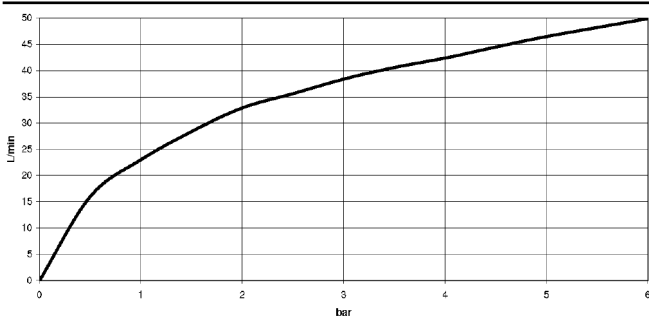

22 900 360

- rosette Ø 60 mm
- porcelain insert COLD

	Brushed Dark Platinum	22 900 360-99
	Chrome	22 900 360-00
	Brushed Platinum	22 900 360-06
	Platinum	22 900 360-08
	Durabass (23kt Gold)	22 900 360-09
	Brushed Durabass (23kt Gold)	22 900 360-28

22 900 360

**Flow rate chart**

22 900 360

Parts for other finishes can be found here: [Chrome](#)