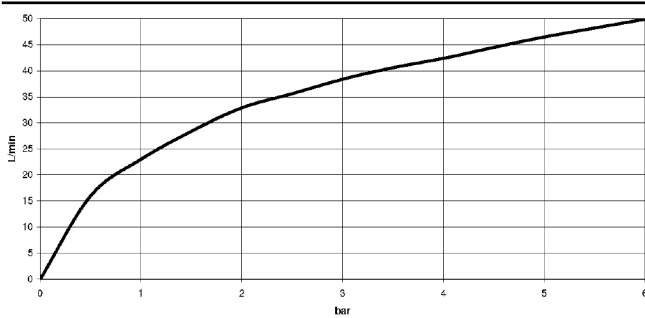

22 900 361

- rosette Ø 60 mm
- porcelain insert HOT

	Chrome	22 900 361-00
	Brushed Platinum	22 900 361-06
	Platinum	22 900 361-08
	Durabass (23kt Gold)	22 900 361-09
	Brushed Durabass (23kt Gold)	22 900 361-28
	Brushed Dark Platinum	22 900 361-99

22 900 361

mm [inches]

Flow rate chart

22 900 361

Product version up to 5/1/2024

Product version from 5/1/2024

Parts for other finishes can be found here: Brushed Platinum

MADISON Angle valve - Chrome