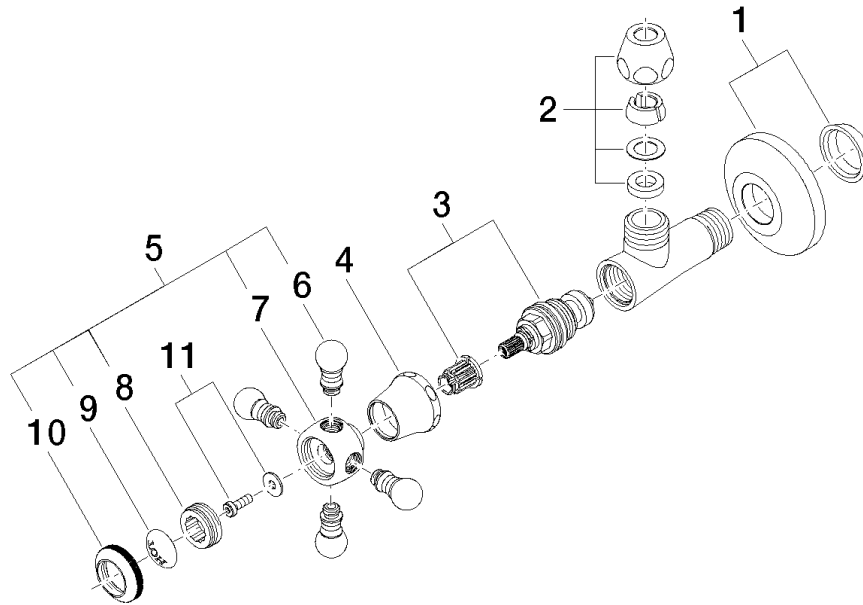

22 900 361

- rosette Ø 60 mm
- porcelain insert HOT

	Chrome	22 900 361-00
	Brushed Platinum	22 900 361-06
	Platinum	22 900 361-08
	Durabass (23kt Gold)	22 900 361-09
	Brushed Durabass (23kt Gold)	22 900 361-28
	Brushed Dark Platinum	22 900 361-99

22 900 361

mm [inches]

Flow rate chart

22 900 361

Product version up to 5/1/2024

Product version from 5/1/2024

Parts for other finishes can be found here: Brushed Platinum

MADISON Angle valve - Chrome

MADISON

22 900 361

Spare parts list

Product version up to 5/1/2024

Product version from 5/1/2024

No.	Item Number	Name	Quantity used	Delivery time
	04 27 01 003 00-00	rosette	14	10