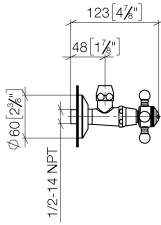

22 900 361

- rosette Ø 60 mm
- porcelain insert HOT

	Chrome	22 900 361-00
	Brushed Platinum	22 900 361-06
	Platinum	22 900 361-08
	Durabass (23kt Gold)	22 900 361-09
	Brushed Durabass (23kt Gold)	22 900 361-28
	Brushed Dark Platinum	22 900 361-99

22 900 361

mm [inches]

Flow rate chart

22 900 361

Product version up to 5/1/2024

Product version from 5/1/2024

Parts for other finishes can be found here: Brushed Platinum

MADISON Angle valve - Chrome

MADISON

22 900 361

Spare parts list

Product version up to 5/1/2024

Product version from 5/1/2024

No.	Item Number	Name	Quantity used	Delivery time
	04 27 01 003 00-00	rosette	14	10