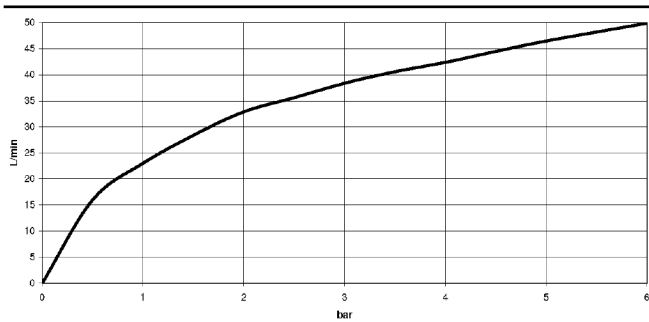

22 900 361

- rosette Ø 60 mm
- porcelain insert HOT

	Brushed Platinum	22 900 361-06
	Chrome	22 900 361-00
	Platinum	22 900 361-08
	Durabress (23kt Gold)	22 900 361-09
	Brushed Durabress (23kt Gold)	22 900 361-28
	Brushed Dark Platinum	22 900 361-99

22 900 361

mm [inches]

Flow rate chart

22 900 361

Parts for other finishes can be found here: [Chrome](#)