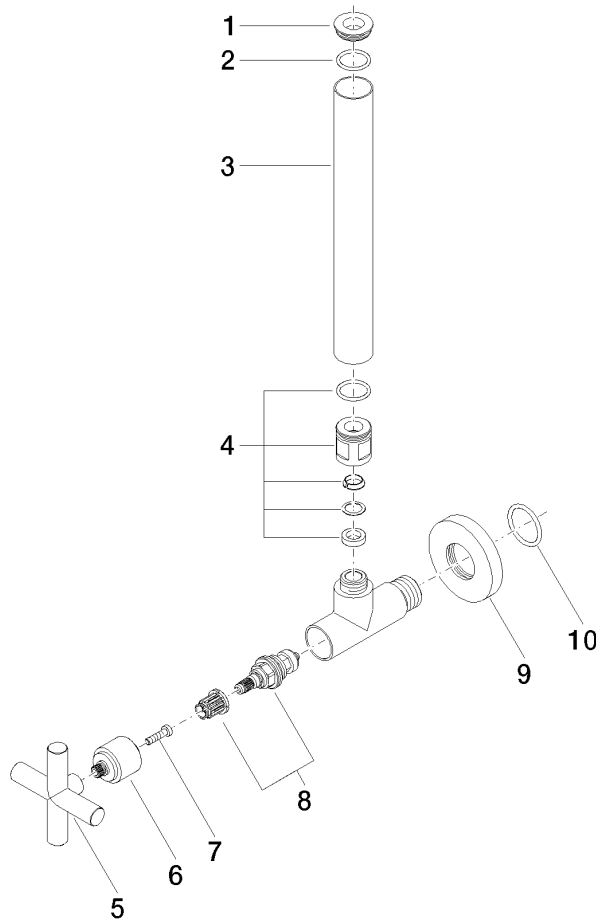

22 900 892

- rosette Ø 55 mm
- hose covering 200mm, for shortening

| | | |
|---|-------------------------------------|---------------|
|  | Brushed Platinum | 22 900 892-06 |
|  | Chrome | 22 900 892-00 |
|  | Platinum | 22 900 892-08 |
|  | Dark Chrome | 22 900 892-19 |
|  | Brushed Durabronze (23kt Gold) | 22 900 892-28 |
|  | Matte Black | 22 900 892-33 |
|  | Brushed Champagne (22kt Gold) | 22 900 892-46 |
|  | Champagne (22kt Gold) | 22 900 892-47 |
|  | Brushed Dark Platinum | 22 900 892-99 |

22 900 892

mm [inches]

Flow rate chart

22 900 892

Parts for other finishes can be found here: [Chrome](#)

Spare parts list

| No. | Item Number | Name | Quantity used | Delivery time |
|--|--------------------|--------------------|---------------|---------------|
| 1 | 09 21 22 000-06 | nipple | 1 | 10 |
| 2 | 90 14 10 010 00 90 | seal | 1 | 2 |
| 3 | 09 28 22 020-06 | pipe | 1 | 10 |
| 4 | 04 24 04 220 01-06 | threaded connector | 1 | - |
| Spare part can no longer be ordered, please order the replacement item | | | | |
| 5 | 09 20 89 010-06 | handle | 1 | 60 |
| 6 | 09 12 12 041-06 | base | 1 | 10 |
| 7 | 09 30 30 069 90 | screw | 1 | 2 |
| 8 | 90 90 03 006 00 90 | top | 1 | 2 |
| 9 | 09 27 22 015-06 | rosette | 1 | 10 |
| 10 | 09 14 10 093 90 | seal | 1 | 2 |