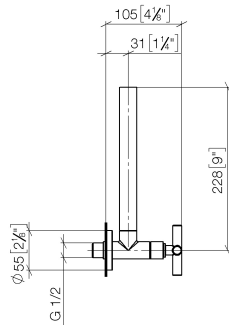

22 900 892

- rosette Ø 55 mm
- hose covering 200mm, for shortening

| | | |
|---|-------------------------------------|---------------|
|  | Brushed Platinum | 22 900 892-06 |
|  | Chrome | 22 900 892-00 |
|  | Platinum | 22 900 892-08 |
|  | Dark Chrome | 22 900 892-19 |
|  | Brushed Durabronze (23kt Gold) | 22 900 892-28 |
|  | Matte Black | 22 900 892-33 |
|  | Brushed Champagne (22kt Gold) | 22 900 892-46 |
|  | Champagne (22kt Gold) | 22 900 892-47 |
|  | Brushed Dark Platinum | 22 900 892-99 |

22 900 892

mm [inches]

Flow rate chart

22 900 892

Parts for other finishes can be found here: [Chrome](#)

Spare parts list

| No. | Item Number | Name | Quantity used | Delivery time |
|--|--------------------|--------------------|---------------|---------------|
| 1 | 09 21 22 000-06 | nipple | 1 | 10 |
| 2 | 90 14 10 010 00 90 | seal | 1 | 2 |
| 3 | 09 28 22 020-06 | pipe | 1 | 10 |
| 4 | 04 24 04 220 01-06 | threaded connector | 1 | - |
| Spare part can no longer be ordered, please order the replacement item | | | | |
| 5 | 09 20 89 010-06 | handle | 1 | 60 |
| 6 | 09 12 12 041-06 | base | 1 | 10 |
| 7 | 09 30 30 069 90 | screw | 1 | 2 |
| 8 | 90 90 03 006 00 90 | top | 1 | 2 |
| 9 | 09 27 22 015-06 | rosette | 1 | 10 |
| 10 | 09 14 10 093 90 | seal | 1 | 2 |