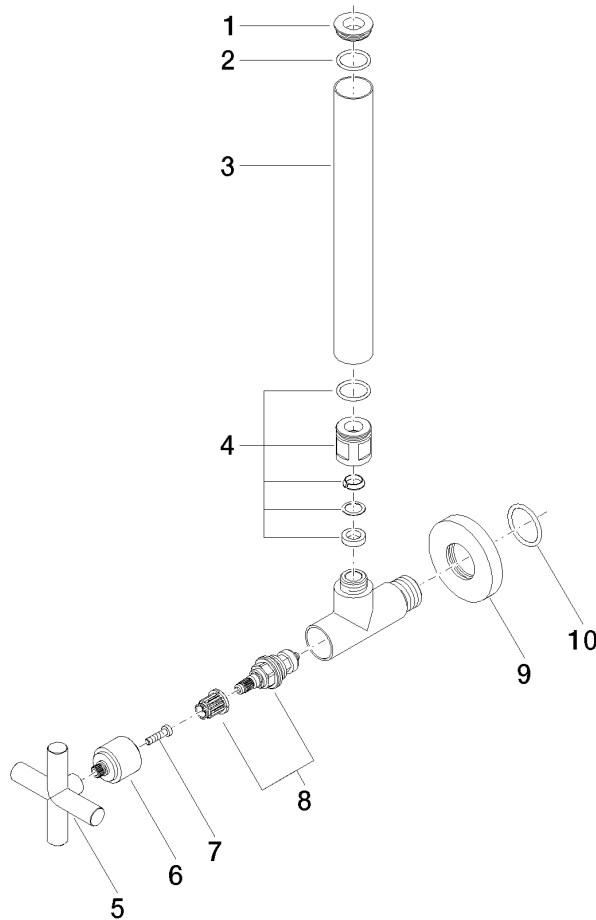

22 900 892

- rosette Ø 55 mm
- hose covering 200mm, for shortening

|   |                                     |               |
|---|-------------------------------------|---------------|
|  | Platinum                            | 22 900 892-08 |
|  | Chrome                              | 22 900 892-00 |
|  | Brushed Platinum                    | 22 900 892-06 |
|  | Dark Chrome                         | 22 900 892-19 |
|  | Brushed Durabronze<br>(23kt Gold)   | 22 900 892-28 |
|  | Matte Black                         | 22 900 892-33 |
|  | Brushed<br>Champagne (22kt<br>Gold) | 22 900 892-46 |
|  | Champagne (22kt<br>Gold)            | 22 900 892-47 |
|  | Brushed Dark<br>Platinum            | 22 900 892-99 |

22 900 892

mm [inches]

Flow rate chart

22 900 892

Parts for other finishes can be found here: [Chrome](#)

### Spare parts list

| No.  | Item Number        | Name               | Quantity used | Delivery time |
|--|--------------------|--------------------|---------------|---------------|
| 1  | 09 21 22 000-08    | nipple             | 1             | 40            |
| 2  | 90 14 10 010 00 90 | seal               | 1             | 2             |
| 3  | 09 28 22 020-08    | pipe               | 1             | 40            |
| 4  | 04 24 04 220 01-08 | threaded connector | 1             | -             |
| Spare part can no longer be ordered, please order the replacement item |                    |                    |               |               |
| 5  | 09 20 89 010-08    | handle             | 1             | 60            |
| 6  | 09 12 12 041-08    | base               | 1             | 40            |
| 7  | 09 30 30 069 90    | screw              | 1             | 2             |
| 8  | 90 90 03 006 00 90 | top                | 1             | 2             |
| 9  | 09 27 22 015-08    | rosette            | 1             | 40            |
| 10   | 09 14 10 093 90    | seal               | 1             | 2             |