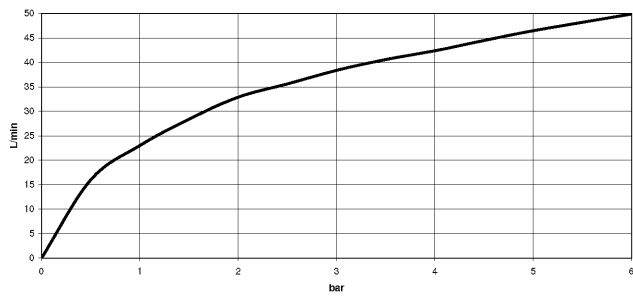

22 900 892

- rosette Ø 55 mm
- hose covering 200mm, for shortening

|   |                                     |               |
|---|-------------------------------------|---------------|
|  | Platinum                            | 22 900 892-08 |
|  | Chrome                              | 22 900 892-00 |
|  | Brushed Platinum                    | 22 900 892-06 |
|  | Dark Chrome                         | 22 900 892-19 |
|  | Brushed Durabronze<br>(23kt Gold)   | 22 900 892-28 |
|  | Matte Black                         | 22 900 892-33 |
|  | Brushed<br>Champagne (22kt<br>Gold) | 22 900 892-46 |
|  | Champagne (22kt<br>Gold)            | 22 900 892-47 |
|  | Brushed Dark<br>Platinum            | 22 900 892-99 |

22 900 892

mm [inches]

Flow rate chart

22 900 892

Parts for other finishes can be found here: [Chrome](#)