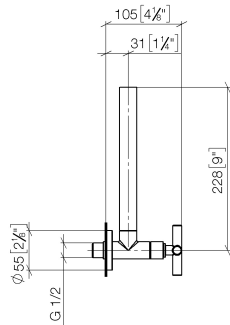

22 900 892

- rosette Ø 55 mm
- hose covering 200mm, for shortening

|   |                                     |               |
|---|-------------------------------------|---------------|
|  | Platinum                            | 22 900 892-08 |
|  | Chrome                              | 22 900 892-00 |
|  | Brushed Platinum                    | 22 900 892-06 |
|  | Dark Chrome                         | 22 900 892-19 |
|  | Brushed Durabronze<br>(23kt Gold)   | 22 900 892-28 |
|  | Matte Black                         | 22 900 892-33 |
|  | Brushed<br>Champagne (22kt<br>Gold) | 22 900 892-46 |
|  | Champagne (22kt<br>Gold)            | 22 900 892-47 |
|  | Brushed Dark<br>Platinum            | 22 900 892-99 |

22 900 892

mm [inches]

Flow rate chart

22 900 892

Parts for other finishes can be found here: [Chrome](#)

### Spare parts list

| No.  | Item Number        | Name               | Quantity used | Delivery time |
|--|--------------------|--------------------|---------------|---------------|
| 1  | 09 21 22 000-08    | nipple             | 1             | 40            |
| 2  | 90 14 10 010 00 90 | seal               | 1             | 2             |
| 3  | 09 28 22 020-08    | pipe               | 1             | 40            |
| 4  | 04 24 04 220 01-08 | threaded connector | 1             | -             |
| Spare part can no longer be ordered, please order the replacement item |                    |                    |               |               |
| 5  | 09 20 89 010-08    | handle             | 1             | 60            |
| 6  | 09 12 12 041-08    | base               | 1             | 40            |
| 7  | 09 30 30 069 90    | screw              | 1             | 2             |
| 8  | 90 90 03 006 00 90 | top                | 1             | 2             |
| 9  | 09 27 22 015-08    | rosette            | 1             | 40            |
| 10   | 09 14 10 093 90    | seal               | 1             | 2             |