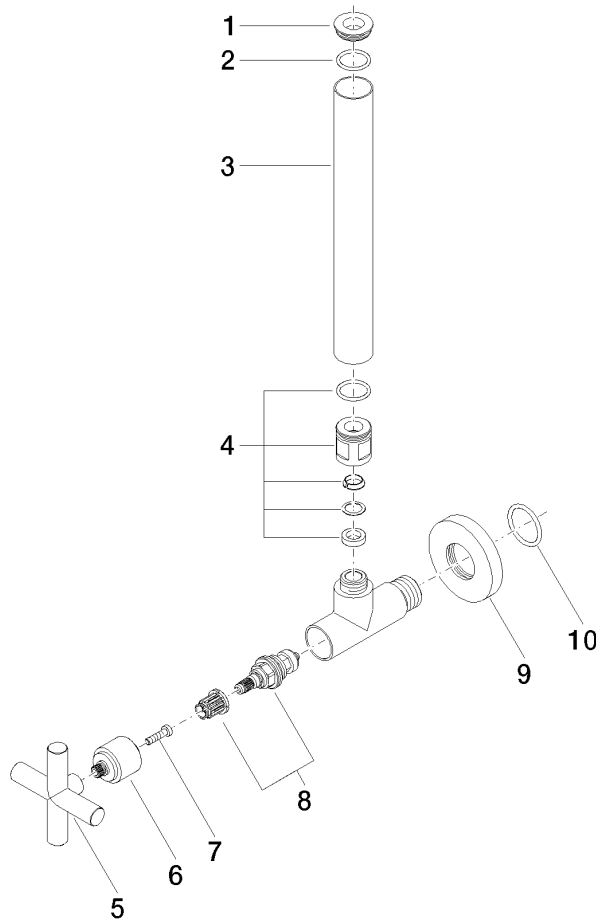

22 900 892

- rosette Ø 55 mm
- hose covering 200mm, for shortening

	Brushed Durabronze (23kt Gold)	22 900 892-28
	Chrome	22 900 892-00
	Brushed Platinum	22 900 892-06
	Platinum	22 900 892-08
	Dark Chrome	22 900 892-19
	Matte Black	22 900 892-33
	Brushed Champagne (22kt Gold)	22 900 892-46
	Champagne (22kt Gold)	22 900 892-47
	Brushed Dark Platinum	22 900 892-99

22 900 892

mm [inches]

Flow rate chart

22 900 892

Parts for other finishes can be found here: [Chrome](#)

Spare parts list

No.	Item Number	Name	Quantity used	Delivery time
1	09 21 22 000-28	nipple	1	-
Spare part can no longer be ordered, please order the replacement item				
2	90 14 10 010 00 90	seal	1	2
3	09 28 22 020-28	pipe	1	20
4	04 24 04 220 01-28	threaded connector	1	-
Spare part can no longer be ordered, please order the replacement item				
5	09 20 89 010-28	handle	1	60
6	09 12 12 041-28	base	1	20
7	09 30 30 069 90	screw	1	2
8	90 90 03 006 00 90	top	1	2
9	09 27 22 015-28	rosette	1	20
10	09 14 10 093 90	seal	1	2