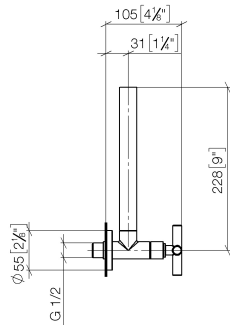

22 900 892

- rosette Ø 55 mm
- hose covering 200mm, for shortening

	Brushed Durabronze (23kt Gold)	22 900 892-28
	Chrome	22 900 892-00
	Brushed Platinum	22 900 892-06
	Platinum	22 900 892-08
	Dark Chrome	22 900 892-19
	Matte Black	22 900 892-33
	Brushed Champagne (22kt Gold)	22 900 892-46
	Champagne (22kt Gold)	22 900 892-47
	Brushed Dark Platinum	22 900 892-99

22 900 892

mm [inches]

Flow rate chart

22 900 892

Parts for other finishes can be found here: [Chrome](#)

Spare parts list

No.	Item Number	Name	Quantity used	Delivery time
1	09 21 22 000-28	nipple	1	-
Spare part can no longer be ordered, please order the replacement item				
2	90 14 10 010 00 90	seal	1	2
3	09 28 22 020-28	pipe	1	20
4	04 24 04 220 01-28	threaded connector	1	-
Spare part can no longer be ordered, please order the replacement item				
5	09 20 89 010-28	handle	1	60
6	09 12 12 041-28	base	1	20
7	09 30 30 069 90	screw	1	2
8	90 90 03 006 00 90	top	1	2
9	09 27 22 015-28	rosette	1	20
10	09 14 10 093 90	seal	1	2