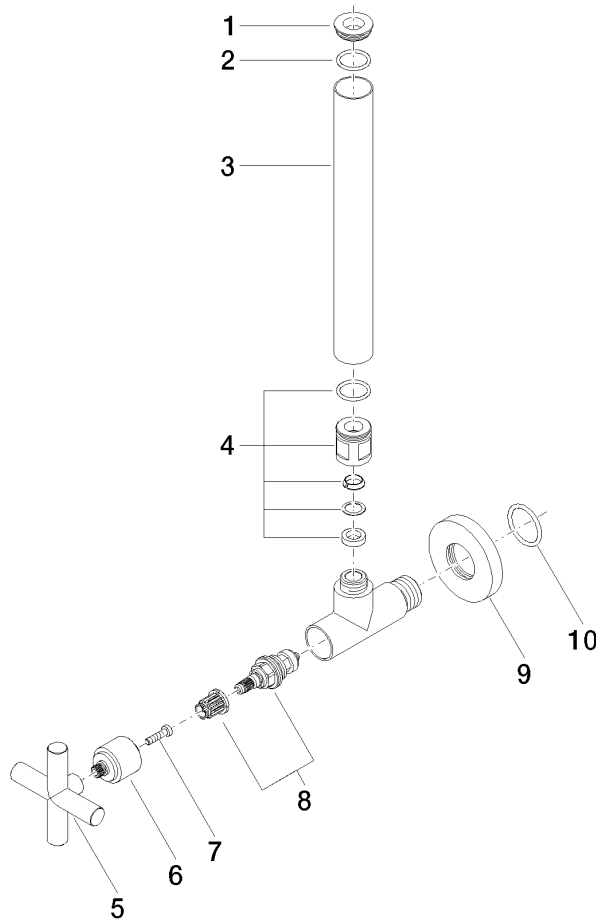

22 900 892

- rosette Ø 55 mm
- hose covering 200mm, for shortening

	Matte Black	22 900 892-33
	Chrome	22 900 892-00
	Brushed Platinum	22 900 892-06
	Platinum	22 900 892-08
	Dark Chrome	22 900 892-19
	Brushed Durabronze (23kt Gold)	22 900 892-28
	Brushed Champagne (22kt Gold)	22 900 892-46
	Champagne (22kt Gold)	22 900 892-47
	Brushed Dark Platinum	22 900 892-99

22 900 892

mm [inches]

Flow rate chart

22 900 892

Parts for other finishes can be found here: [Chrome](#)

### Spare parts list

No.	Item Number	Name	Quantity used	Delivery time
1	09 21 22 000-33	nipple	1	30
2	90 14 10 010 00 90	seal	1	2
3	09 28 22 020-33	pipe	1	30
4	04 24 04 220 01-33	threaded connector	1	-
Spare part can no longer be ordered, please order the replacement item				
5	09 20 89 010-33	handle	1	60
6	09 12 12 041-33	base	1	30
7	09 30 30 069 90	screw	1	2
8	90 90 03 006 00 90	top	1	2
9	09 27 22 015-33	rosette	1	30
10	09 14 10 093 90	seal	1	2