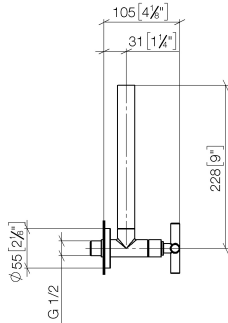

22 900 892

- rosette Ø 55 mm
- hose covering 200mm, for shortening

	Matte Black	22 900 892-33
	Chrome	22 900 892-00
	Brushed Platinum	22 900 892-06
	Platinum	22 900 892-08
	Dark Chrome	22 900 892-19
	Brushed Durabronze (23kt Gold)	22 900 892-28
	Brushed Champagne (22kt Gold)	22 900 892-46
	Champagne (22kt Gold)	22 900 892-47
	Brushed Dark Platinum	22 900 892-99

22 900 892

mm [inches]

Flow rate chart

22 900 892

Parts for other finishes can be found here: [Chrome](#)

### Spare parts list

No.	Item Number	Name	Quantity used	Delivery time
1	09 21 22 000-33	nipple	1	30
2	90 14 10 010 00 90	seal	1	2
3	09 28 22 020-33	pipe	1	30
4	04 24 04 220 01-33	threaded connector	1	-
Spare part can no longer be ordered, please order the replacement item				
5	09 20 89 010-33	handle	1	60
6	09 12 12 041-33	base	1	30
7	09 30 30 069 90	screw	1	2
8	90 90 03 006 00 90	top	1	2
9	09 27 22 015-33	rosette	1	30
10	09 14 10 093 90	seal	1	2