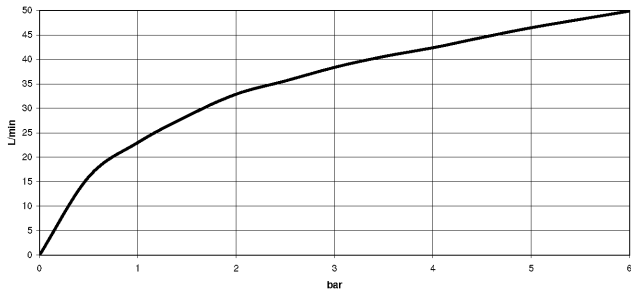

22 900 892

- rosette Ø 55 mm
- hose covering 200mm, for shortening

	Matte Black	22 900 892-33
	Chrome	22 900 892-00
	Brushed Platinum	22 900 892-06
	Platinum	22 900 892-08
	Dark Chrome	22 900 892-19
	Brushed Durabronze (23kt Gold)	22 900 892-28
	Brushed Champagne (22kt Gold)	22 900 892-46
	Champagne (22kt Gold)	22 900 892-47
	Brushed Dark Platinum	22 900 892-99

22 900 892

mm [inches]

Flow rate chart

22 900 892

Parts for other finishes can be found here: [Chrome](#)