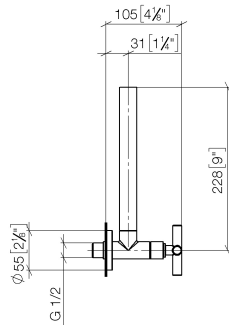

22 900 892

- rosette Ø 55 mm
- hose covering 200mm, for shortening

	Brushed Champagne (22kt Gold)	22 900 892-46
	Chrome	22 900 892-00
	Brushed Platinum	22 900 892-06
	Platinum	22 900 892-08
	Dark Chrome	22 900 892-19
	Brushed Durabronze (23kt Gold)	22 900 892-28
	Matte Black	22 900 892-33
	Champagne (22kt Gold)	22 900 892-47
	Brushed Dark Platinum	22 900 892-99

22 900 892

mm [inches]

Flow rate chart

22 900 892

Parts for other
finishes can be found
here: [Chrome](#)