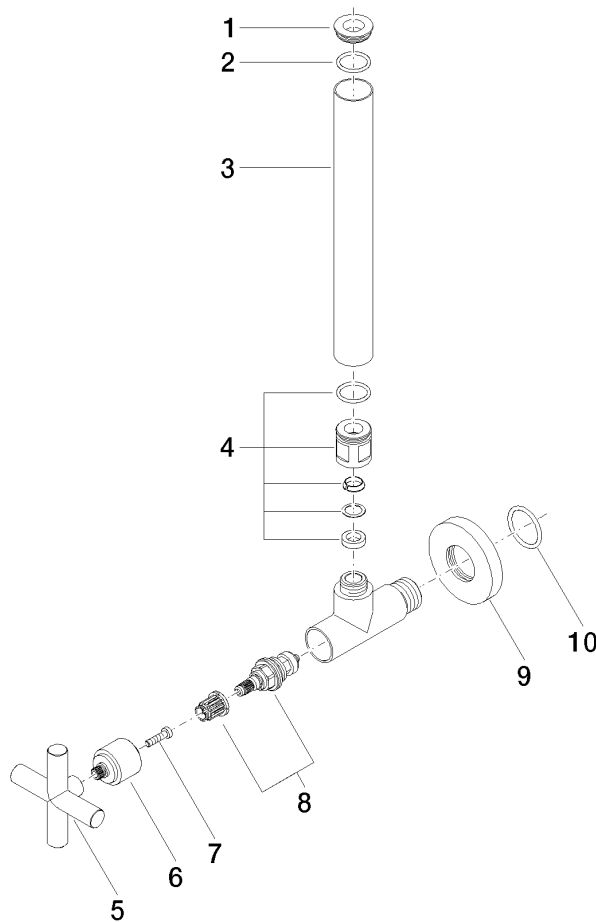

22 900 892

- rosette Ø 55 mm
- hose covering 200mm, for shortening

	Brushed Dark Platinum	22 900 892-99
	Chrome	22 900 892-00
	Brushed Platinum	22 900 892-06
	Platinum	22 900 892-08
	Dark Chrome	22 900 892-19
	Brushed Durabronze (23kt Gold)	22 900 892-28
	Matte Black	22 900 892-33
	Brushed Champagne (22kt Gold)	22 900 892-46
	Champagne (22kt Gold)	22 900 892-47

22 900 892

mm [inches]

Flow rate chart

22 900 892

Parts for other finishes can be found here: [Chrome](#)

Spare parts list

No.	Item Number	Name	Quantity used	Delivery time
1	09 21 22 000-99	nipple	1	30
2	90 14 10 010 00 90	seal	1	2
3	09 28 22 020-99	pipe	1	30
4	04 24 04 220 01-99	threaded connector	1	-
Spare part can no longer be ordered, please order the replacement item				
5	09 20 89 010-99	handle	1	60
6	09 12 12 041-99	base	1	30
7	09 30 30 069 90	screw	1	2
8	90 90 03 006 00 90	top	1	2
9	09 27 22 015-99	rosette	1	30
10	09 14 10 093 90	seal	1	2