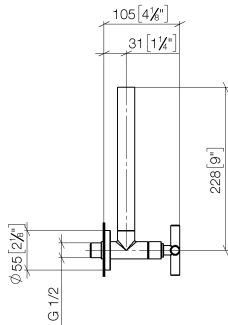

22 900 892

- rosette Ø 55 mm
- hose covering 200mm, for shortening

	Brushed Dark Platinum	22 900 892-99
	Chrome	22 900 892-00
	Brushed Platinum	22 900 892-06
	Platinum	22 900 892-08
	Dark Chrome	22 900 892-19
	Brushed Durabronze (23kt Gold)	22 900 892-28
	Matte Black	22 900 892-33
	Brushed Champagne (22kt Gold)	22 900 892-46
	Champagne (22kt Gold)	22 900 892-47

22 900 892

mm [inches]

Flow rate chart

22 900 892

Parts for other finishes can be found here: [Chrome](#)

Spare parts list

No.	Item Number	Name	Quantity used	Delivery time
1	09 21 22 000-99	nipple	1	30
2	90 14 10 010 00 90	seal	1	2
3	09 28 22 020-99	pipe	1	30
4	04 24 04 220 01-99	threaded connector	1	-
Spare part can no longer be ordered, please order the replacement item				
5	09 20 89 010-99	handle	1	60
6	09 12 12 041-99	base	1	30
7	09 30 30 069 90	screw	1	2
8	90 90 03 006 00 90	top	1	2
9	09 27 22 015-99	rosette	1	30
10	09 14 10 093 90	seal	1	2