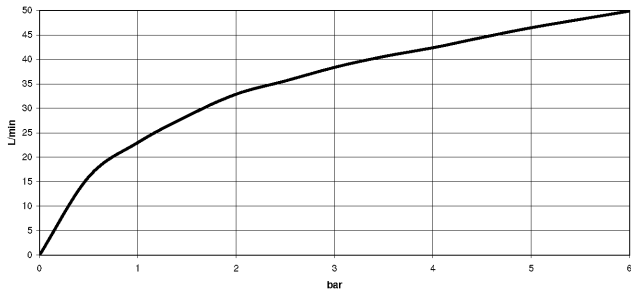

22 901 782

- rosette 60 x 60 mm
- hose covering 200mm, for shortening
- 1/2" connection
- WRAS 2205004

Fits: IMO, MEM, CL.1

	Brushed Platinum	22 901 782-06
	Chrome	22 901 782-00
	Platinum	22 901 782-08
	Dark Chrome	22 901 782-19
	Brushed Durabrass (23kt Gold)	22 901 782-28
	Matte Black	22 901 782-33
	Brushed Champagne (22kt Gold)	22 901 782-46
	Champagne (22kt Gold)	22 901 782-47
	Brushed Chrome	22 901 782-93
	Brushed Dark Platinum	22 901 782-99

22 901 782

mm [inches]

Flow rate chart

Certificates

WRAS_2205004.

22 901 782

Parts for other finishes can be found here: [Chrome](#)

Spare parts list