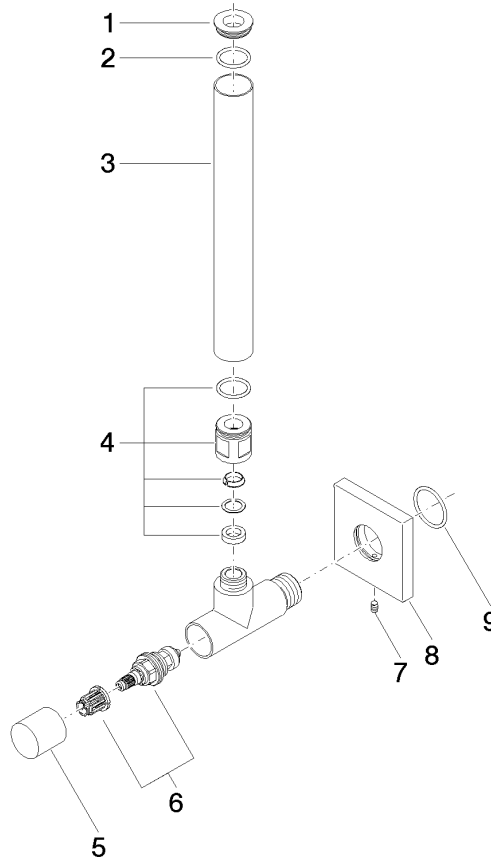

22 901 782

- rosette 60 x 60 mm
- hose covering 200mm, for shortening
- 1/2" connection
- WRAS 2205004

Fits: IMO, MEM, CL.1

	Brushed Platinum	22 901 782-06
	Chrome	22 901 782-00
	Platinum	22 901 782-08
	Dark Chrome	22 901 782-19
	Brushed Durabrass (23kt Gold)	22 901 782-28
	Matte Black	22 901 782-33
	Brushed Champagne (22kt Gold)	22 901 782-46
	Champagne (22kt Gold)	22 901 782-47
	Brushed Chrome	22 901 782-93
	Brushed Dark Platinum	22 901 782-99

22 901 782

mm [inches]

Flow rate chart

Certificates

WRAS_2205004.

22 901 782

Parts for other finishes can be found here: [Chrome](#)

Spare parts list

No.	Item Number	Name	Quantity used	Delivery time
1	09 21 22 000-06	nipple	1	10
2	90 14 10 010 00 90	seal	1	2
3	09 28 22 020-06	pipe	1	10
4	04 24 04 220 01-06	threaded connector	1	-
Spare part can no longer be ordered, please order the replacement item				
5	09 20 22 001-06	handle	1	10
6	90 90 03 006 00 90	top	1	2
7	09 31 11 048 90	pin	1	2
8	09 27 78 042-06	rosette	1	10
9	09 14 10 112 90	seal	1	2