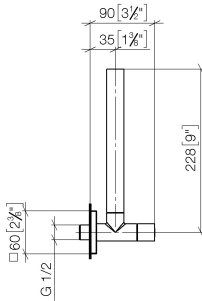

22 901 782

- rosette 60 x 60 mm
- hose covering 200mm, for shortening
- 1/2" connection
- WRAS 2205004

Fits: IMO, MEM, CL.1

	Brushed Platinum	22 901 782-06
	Chrome	22 901 782-00
	Platinum	22 901 782-08
	Dark Chrome	22 901 782-19
	Brushed Durabrass (23kt Gold)	22 901 782-28
	Matte Black	22 901 782-33
	Brushed Champagne (22kt Gold)	22 901 782-46
	Champagne (22kt Gold)	22 901 782-47
	Brushed Chrome	22 901 782-93
	Brushed Dark Platinum	22 901 782-99

22 901 782

mm [inches]

Flow rate chart

Certificates

WRAS_2205004.

22 901 782

Parts for other finishes can be found here: [Chrome](#)

Spare parts list

No.	Item Number	Name	Quantity used	Delivery time
1	09 21 22 000-06	nipple	1	10
2	90 14 10 010 00 90	seal	1	2
3	09 28 22 020-06	pipe	1	10
4	04 24 04 220 01-06	threaded connector	1	-
Spare part can no longer be ordered, please order the replacement item				
5	09 20 22 001-06	handle	1	10
6	90 90 03 006 00 90	top	1	2
7	09 31 11 048 90	pin	1	2
8	09 27 78 042-06	rosette	1	10
9	09 14 10 112 90	seal	1	2