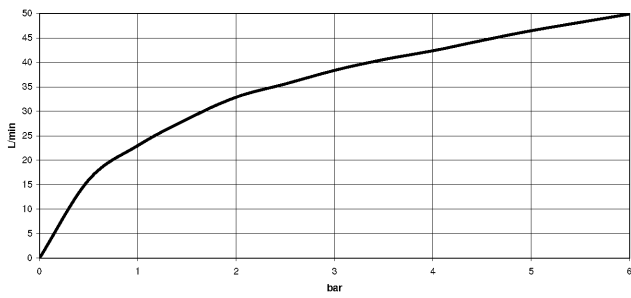

Angle valve - Brushed Champagne (22kt Gold)

IMO

22 901 782

- rosette 60 x 60 mm
- hose covering 200mm, for shortening
- 1/2" connection
- WRAS 2205004

Fits: IMO, MEM, CL.1

	Brushed Champagne (22kt Gold)	22 901 782-46
	Chrome	22 901 782-00
	Brushed Platinum	22 901 782-06
	Platinum	22 901 782-08
	Dark Chrome	22 901 782-19
	Brushed Durabronze (23kt Gold)	22 901 782-28
	Matte Black	22 901 782-33
	Champagne (22kt Gold)	22 901 782-47
	Brushed Chrome	22 901 782-93
	Brushed Dark Platinum	22 901 782-99

22 901 782

mm [inches]

Flow rate chart

Certificates

WRAS_2205004.

22 901 782

Parts for other
finishes can be found
here: [Chrome](#)