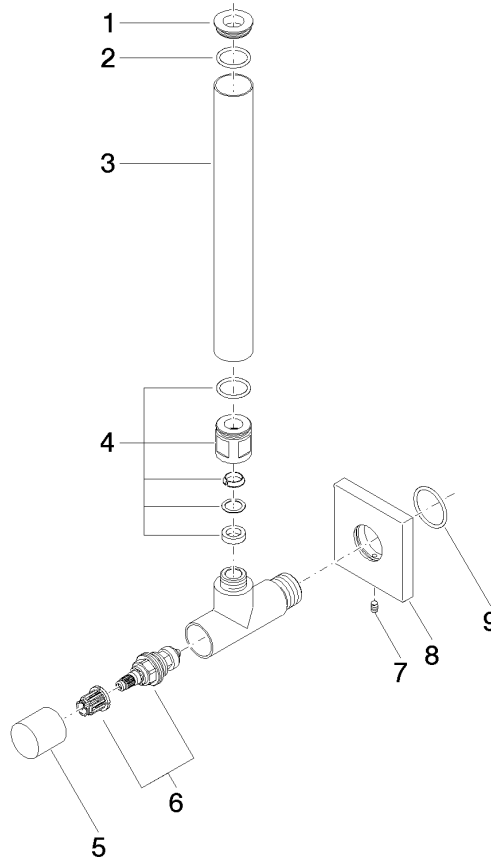

Angle valve - Champagne (22kt Gold)

IMO

22 901 782

- rosette 60 x 60 mm
- hose covering 200mm, for shortening
- 1/2" connection
- WRAS 2205004

Fits: IMO, MEM, CL.1

	Champagne (22kt Gold)	22 901 782-47
	Chrome	22 901 782-00
	Brushed Platinum	22 901 782-06
	Platinum	22 901 782-08
	Dark Chrome	22 901 782-19
	Brushed Durabronze (23kt Gold)	22 901 782-28
	Matte Black	22 901 782-33
	Brushed Champagne (22kt Gold)	22 901 782-46
	Brushed Chrome	22 901 782-93
	Brushed Dark Platinum	22 901 782-99

22 901 782

mm [inches]

Flow rate chart

Certificates

WRAS_2205004.

22 901 782

Parts for other finishes can be found here: [Chrome](#)

Spare parts list

No.	Item Number	Name	Quantity used	Delivery time
1	09 21 22 000-47	nipple	1	30
2	90 14 10 010 00 90	seal	1	2
3	09 28 22 020-47	pipe	1	30
4	04 24 04 220 01-47	threaded connector	1	-
Spare part can no longer be ordered, please order the replacement item				
5	09 20 22 001-47	handle	1	30
6	90 90 03 006 00 90	top	1	2
7	09 31 11 048 90	pin	1	2
8	09 27 78 042-47	rosette	1	60
9	09 14 10 112 90	seal	1	2