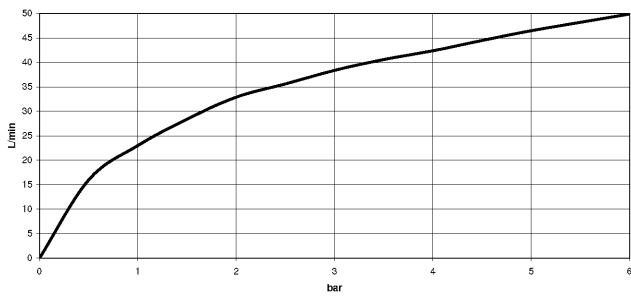

22 901 782

- rosette 60 x 60 mm
- hose covering 200mm, for shortening
- 1/2" connection
- WRAS 2205004

Fits: IMO, MEM, CL.1

	Brushed Chrome	22 901 782-93
	Chrome	22 901 782-00
	Brushed Platinum	22 901 782-06
	Platinum	22 901 782-08
	Dark Chrome	22 901 782-19
	Brushed Durabronze (23kt Gold)	22 901 782-28
	Matte Black	22 901 782-33
	Brushed Champagne (22kt Gold)	22 901 782-46
	Champagne (22kt Gold)	22 901 782-47
	Brushed Dark Platinum	22 901 782-99

22 901 782

mm [inches]

Flow rate chart

Certificates

WRAS\_2205004.

22 901 782

Parts for other finishes can be found here: [Chrome](#)

Spare parts list