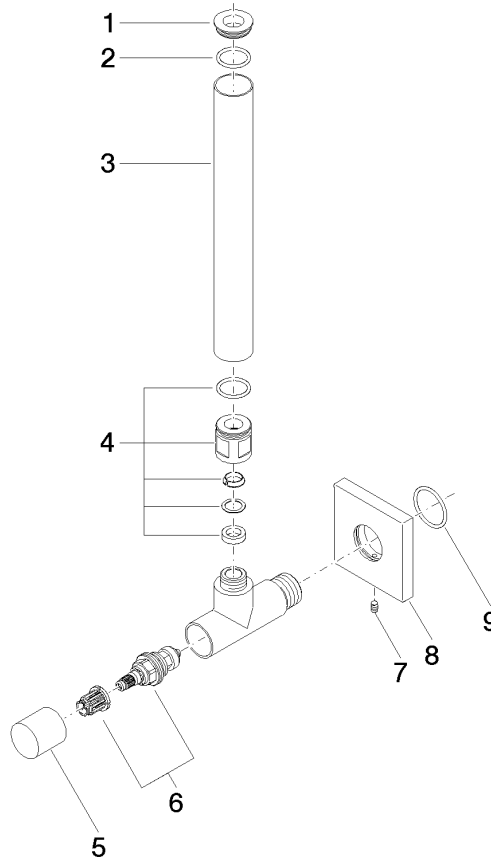

22 901 782

- rosette 60 x 60 mm
- hose covering 200mm, for shortening
- 1/2" connection
- WRAS 2205004

Fits: IMO, MEM, CL.1

	Brushed Chrome	22 901 782-93
	Chrome	22 901 782-00
	Brushed Platinum	22 901 782-06
	Platinum	22 901 782-08
	Dark Chrome	22 901 782-19
	Brushed Durabronze (23kt Gold)	22 901 782-28
	Matte Black	22 901 782-33
	Brushed Champagne (22kt Gold)	22 901 782-46
	Champagne (22kt Gold)	22 901 782-47
	Brushed Dark Platinum	22 901 782-99

22 901 782

mm [inches]

Flow rate chart

Certificates

WRAS\_2205004.

22 901 782

Parts for other finishes can be found here: [Chrome](#)

Spare parts list

No.	Item Number	Name	Quantity used	Delivery time
1	09 21 22 000-93	nipple	1	60
2	90 14 10 010 00 90	seal	1	2
3	09 28 22 020-93	pipe	1	20
4	04 24 04 220 01-93	threaded connector	1	-
Spare part can no longer be ordered, please order the replacement item				
5	09 20 22 001-93	handle	1	20
6	90 90 03 006 00 90	top	1	2
7	09 31 11 048 90	pin	1	2
8	09 27 78 042-93	rosette	1	20
9	09 14 10 112 90	seal	1	2