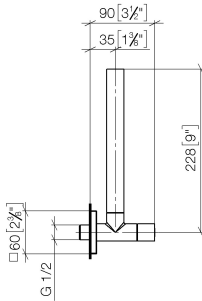

22 901 782

- rosette 60 x 60 mm
- hose covering 200mm, for shortening
- 1/2" connection
- WRAS 2205004

Fits: IMO, MEM, CL.1

	Brushed Chrome	22 901 782-93
	Chrome	22 901 782-00
	Brushed Platinum	22 901 782-06
	Platinum	22 901 782-08
	Dark Chrome	22 901 782-19
	Brushed Durabronze (23kt Gold)	22 901 782-28
	Matte Black	22 901 782-33
	Brushed Champagne (22kt Gold)	22 901 782-46
	Champagne (22kt Gold)	22 901 782-47
	Brushed Dark Platinum	22 901 782-99

22 901 782

mm [inches]

Flow rate chart

Certificates

WRAS\_2205004.

22 901 782

Parts for other finishes can be found here: [Chrome](#)

Spare parts list

No.	Item Number	Name	Quantity used	Delivery time
1	09 21 22 000-93	nipple	1	60
2	90 14 10 010 00 90	seal	1	2
3	09 28 22 020-93	pipe	1	20
4	04 24 04 220 01-93	threaded connector	1	-
Spare part can no longer be ordered, please order the replacement item				
5	09 20 22 001-93	handle	1	20
6	90 90 03 006 00 90	top	1	2
7	09 31 11 048 90	pin	1	2
8	09 27 78 042-93	rosette	1	20
9	09 14 10 112 90	seal	1	2