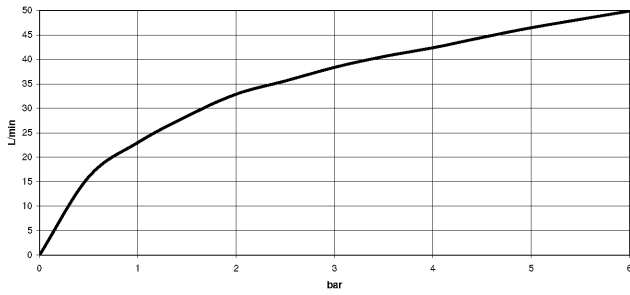

## Angle valve - Brushed Platinum

---

22 901 979

mm [inches]

### Flow rate chart

---