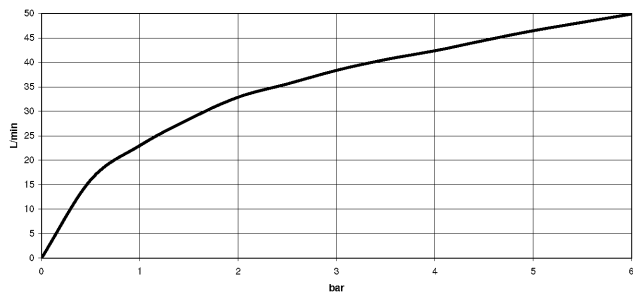

Angle valve - Durabronz (23kt Gold)

22 901 979

- rosette Ø 55 mm
- hose covering 200mm, for shortening
- WRAS 2205004

	Durabronz (23kt Gold)	22 901 979-09
	Chrome	22 901 979-00
	Brushed Platinum	22 901 979-06
	Platinum	22 901 979-08
	Dark Chrome	22 901 979-19
	Brushed Durabronz (23kt Gold)	22 901 979-28
	Matte Black	22 901 979-33
	Brushed Champagne (22kt Gold)	22 901 979-46
	Champagne (22kt Gold)	22 901 979-47
	Brushed Chrome	22 901 979-93
	Brushed Dark Platinum	22 901 979-99

Angle valve - Durabronze (23kt Gold)

22 901 979

mm [inches]

Flow rate chart

Certificates

WRAS_2205004.

Angle valve - Durabronz (23kt Gold)

22 901 979