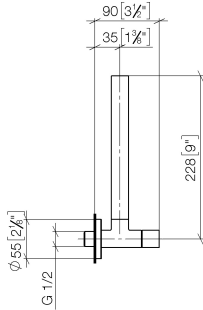

Angle valve - Durabronz (23kt Gold)

22 901 979

- rosette Ø 55 mm
- hose covering 200mm, for shortening
- WRAS 2205004

	Durabronz (23kt Gold)	22 901 979-09
	Chrome	22 901 979-00
	Brushed Platinum	22 901 979-06
	Platinum	22 901 979-08
	Dark Chrome	22 901 979-19
	Brushed Durabronz (23kt Gold)	22 901 979-28
	Matte Black	22 901 979-33
	Brushed Champagne (22kt Gold)	22 901 979-46
	Champagne (22kt Gold)	22 901 979-47
	Brushed Chrome	22 901 979-93
	Brushed Dark Platinum	22 901 979-99

Angle valve - Durabronze (23kt Gold)

22 901 979

mm [inches]

Flow rate chart

Certificates

WRAS_2205004.

Angle valve - Durabronz (23kt Gold)

22 901 979