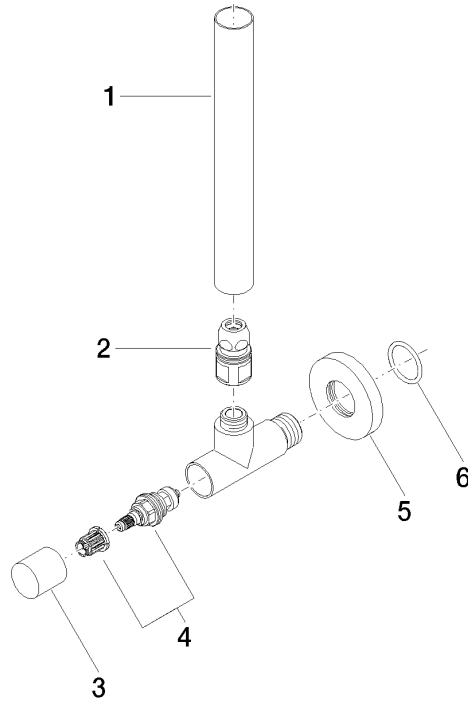

Angle valve - Durabronz (23kt Gold)

22 901 979

- rosette Ø 55 mm
- hose covering 200mm, for shortening
- WRAS 2205004

	Durabronz (23kt Gold)	22 901 979-09
	Chrome	22 901 979-00
	Brushed Platinum	22 901 979-06
	Platinum	22 901 979-08
	Dark Chrome	22 901 979-19
	Brushed Durabronz (23kt Gold)	22 901 979-28
	Matte Black	22 901 979-33
	Brushed Champagne (22kt Gold)	22 901 979-46
	Champagne (22kt Gold)	22 901 979-47
	Brushed Chrome	22 901 979-93
	Brushed Dark Platinum	22 901 979-99

Angle valve - Durabronze (23kt Gold)

22 901 979

mm [inches]

Flow rate chart

Certificates

WRAS_2205004.

Angle valve - Durabronz (23kt Gold)

22 901 979

Parts for other finishes can be found here: [Chrome](#)

Spare parts list

No.	Item Number	Name	Quantity used	Delivery time
1	09 28 22 020-09	pipe	1	40
2	90 24 03 276 00 90	conversion kit	1	2
3	09 20 22 001-09	handle	1	40
4	90 90 03 006 00 90	top	1	2
5	09 27 22 015-09	rosette	1	40
6	09 14 10 093 90	seal	1	2