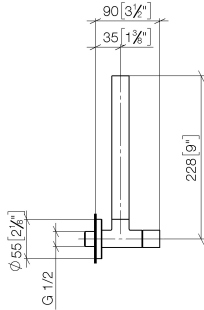

Angle valve - Dark Chrome

22 901 979

- rosette Ø 55 mm
- hose covering 200mm, for shortening
- WRAS 2205004

	Dark Chrome	22 901 979-19
	Chrome	22 901 979-00
	Brushed Platinum	22 901 979-06
	Platinum	22 901 979-08
	Durabress (23kt Gold)	22 901 979-09
	Brushed Durabress (23kt Gold)	22 901 979-28
	Matte Black	22 901 979-33
	Brushed Champagne (22kt Gold)	22 901 979-46
	Champagne (22kt Gold)	22 901 979-47
	Brushed Chrome	22 901 979-93
	Brushed Dark Platinum	22 901 979-99

Angle valve - Dark Chrome

22 901 979

mm [inches]

Flow rate chart

Codes & Standards

Scottish Water
Byelaws

UK Water Supply
Regulations

Angle valve - Dark Chrome