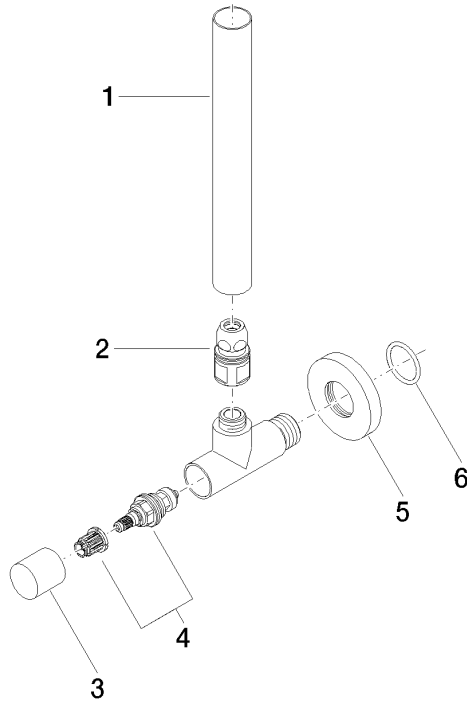

Angle valve - Dark Chrome

22 901 979

- rosette Ø 55 mm
- hose covering 200mm, for shortening
- WRAS 2205004

	Dark Chrome	22 901 979-19
	Chrome	22 901 979-00
	Brushed Platinum	22 901 979-06
	Platinum	22 901 979-08
	Durabress (23kt Gold)	22 901 979-09
	Brushed Durabress (23kt Gold)	22 901 979-28
	Matte Black	22 901 979-33
	Brushed Champagne (22kt Gold)	22 901 979-46
	Champagne (22kt Gold)	22 901 979-47
	Brushed Chrome	22 901 979-93
	Brushed Dark Platinum	22 901 979-99

Angle valve - Dark Chrome

22 901 979

mm [inches]

Flow rate chart

Codes & Standards

Scottish Water
Byelaws

UK Water Supply
Regulations

Angle valve - Dark Chrome

22 901 979

Certificates

WRAS_2205

Angle valve - Dark Chrome

22 901 979

Parts for other finishes can be found here: [Chrome](#)

Angle valve - Dark Chrome

22 901 979

Spare parts list