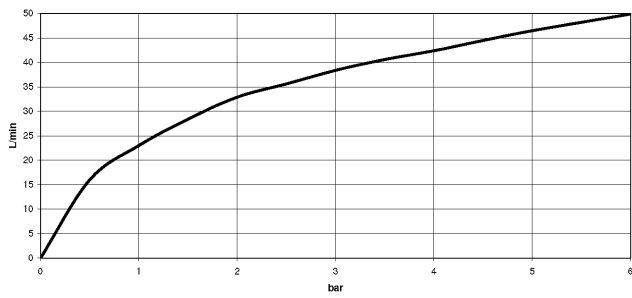

Angle valve - Dark Chrome

22 901 979

- rosette Ø 55 mm
- hose covering 200mm, for shortening
- WRAS 2205004

	Dark Chrome	22 901 979-19
	Chrome	22 901 979-00
	Brushed Platinum	22 901 979-06
	Platinum	22 901 979-08
	Durabress (23kt Gold)	22 901 979-09
	Brushed Durabress (23kt Gold)	22 901 979-28
	Matte Black	22 901 979-33
	Brushed Champagne (22kt Gold)	22 901 979-46
	Champagne (22kt Gold)	22 901 979-47
	Brushed Chrome	22 901 979-93
	Brushed Dark Platinum	22 901 979-99

Angle valve - Dark Chrome

22 901 979

mm [inches]

Flow rate chart

Codes & Standards

Scottish Water
Byelaws

UK Water Supply
Regulations

Angle valve - Dark Chrome