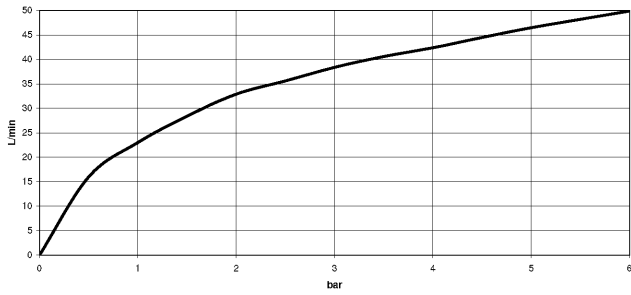

Angle valve - Brushed Durabron (23kt Gold)

22 901 979

- rosette Ø 55 mm
- hose covering 200mm, for shortening
- WRAS 2205004

	Brushed Durabron (23kt Gold)	22 901 979-28
	Chrome	22 901 979-00
	Brushed Platinum	22 901 979-06
	Platinum	22 901 979-08
	Durabron (23kt Gold)	22 901 979-09
	Dark Chrome	22 901 979-19
	Matte Black	22 901 979-33
	Brushed Champagne (22kt Gold)	22 901 979-46
	Champagne (22kt Gold)	22 901 979-47
	Brushed Chrome	22 901 979-93
	Brushed Dark Platinum	22 901 979-99

Angle valve - Brushed Durabronz (23kt Gold)

22 901 979

mm [inches]

Flow rate chart

Certificates

WRAS_2205004.

Angle valve - Brushed Durabronz (23kt Gold)

22 901 979