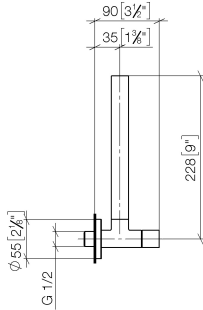

Angle valve - Brushed Durabron (23kt Gold)

22 901 979

- rosette Ø 55 mm
- hose covering 200mm, for shortening
- WRAS 2205004

	Brushed Durabron (23kt Gold)	22 901 979-28
	Chrome	22 901 979-00
	Brushed Platinum	22 901 979-06
	Platinum	22 901 979-08
	Durabron (23kt Gold)	22 901 979-09
	Dark Chrome	22 901 979-19
	Matte Black	22 901 979-33
	Brushed Champagne (22kt Gold)	22 901 979-46
	Champagne (22kt Gold)	22 901 979-47
	Brushed Chrome	22 901 979-93
	Brushed Dark Platinum	22 901 979-99

Angle valve - Brushed Durabronz (23kt Gold)

22 901 979

mm [inches]

Flow rate chart

Certificates

WRAS_2205004.

Angle valve - Brushed Durabronz (23kt Gold)

22 901 979