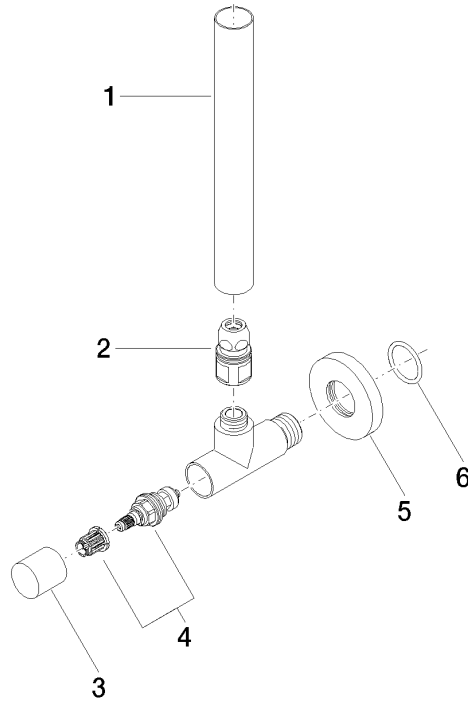

Angle valve - Brushed Durabron (23kt Gold)

22 901 979

- rosette Ø 55 mm
- hose covering 200mm, for shortening
- WRAS 2205004

	Brushed Durabron (23kt Gold)	22 901 979-28
	Chrome	22 901 979-00
	Brushed Platinum	22 901 979-06
	Platinum	22 901 979-08
	Durabron (23kt Gold)	22 901 979-09
	Dark Chrome	22 901 979-19
	Matte Black	22 901 979-33
	Brushed Champagne (22kt Gold)	22 901 979-46
	Champagne (22kt Gold)	22 901 979-47
	Brushed Chrome	22 901 979-93
	Brushed Dark Platinum	22 901 979-99

Angle valve - Brushed Durabronz (23kt Gold)

22 901 979

mm [inches]

Flow rate chart

Certificates

WRAS_2205004.

Angle valve - Brushed Durabronz (23kt Gold)

22 901 979

Parts for other finishes can be found here: [Chrome](#)

Spare parts list

No.	Item Number	Name	Quantity used	Delivery time
1	09 28 22 020-28	pipe	1	20
2	90 24 03 276 00 90	conversion kit	1	2
3	09 20 22 001-28	handle	1	20
4	90 90 03 006 00 90	top	1	2
5	09 27 22 015-28	rosette	1	20
6	09 14 10 093 90	seal	1	2