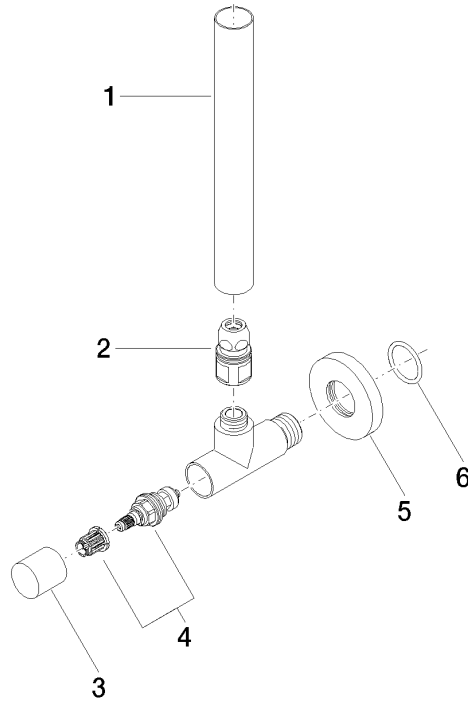

Angle valve - Matte Black

22 901 979

- rosette Ø 55 mm
- hose covering 200mm, for shortening
- WRAS 2205004

	Matte Black	22 901 979-33
	Chrome	22 901 979-00
	Brushed Platinum	22 901 979-06
	Platinum	22 901 979-08
	Durabrand (23kt Gold)	22 901 979-09
	Dark Chrome	22 901 979-19
	Brushed Durabrand (23kt Gold)	22 901 979-28
	Brushed Champagne (22kt Gold)	22 901 979-46
	Champagne (22kt Gold)	22 901 979-47
	Brushed Chrome	22 901 979-93
	Brushed Dark Platinum	22 901 979-99

Angle valve - Matte Black

22 901 979

mm [inches]

Flow rate chart

Certificates

WRAS_2205004.

Angle valve - Matte Black

22 901 979

Parts for other finishes can be found here: [Chrome](#)

Spare parts list

No.	Item Number	Name	Quantity used	Delivery time
1	09 28 22 020-33	pipe	1	30
2	90 24 03 276 00 90	conversion kit	1	2
3	09 20 22 001-33	handle	1	30
4	90 90 03 006 00 90	top	1	2
5	09 27 22 015-33	rosette	1	30
6	09 14 10 093 90	seal	1	2