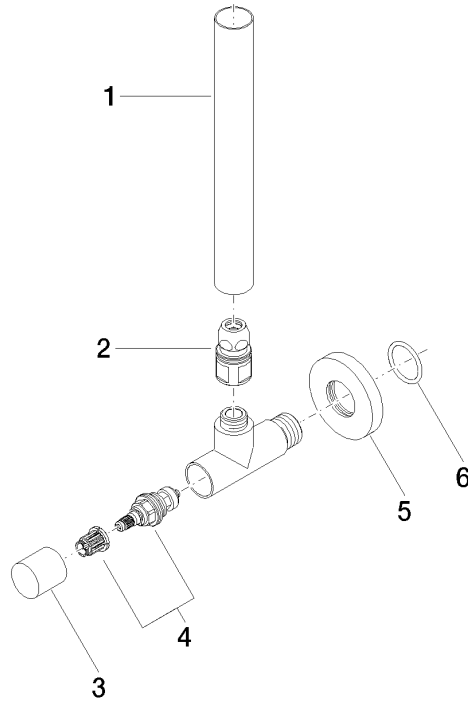

Angle valve - Brushed Champagne (22kt Gold)

22 901 979

- rosette Ø 55 mm
- hose covering 200mm, for shortening
- WRAS 2205004

	Brushed Champagne (22kt Gold)	22 901 979-46
	Chrome	22 901 979-00
	Brushed Platinum	22 901 979-06
	Platinum	22 901 979-08
	Durabass (23kt Gold)	22 901 979-09
	Dark Chrome	22 901 979-19
	Brushed Durabass (23kt Gold)	22 901 979-28
	Matte Black	22 901 979-33
	Champagne (22kt Gold)	22 901 979-47
	Brushed Chrome	22 901 979-93
	Brushed Dark Platinum	22 901 979-99

Angle valve - Brushed Champagne (22kt Gold)

22 901 979

mm [inches]

Flow rate chart

Certificates

WRAS_2205004.

Angle valve - Brushed Champagne (22kt Gold)

22 901 979

Parts for other finishes can be found here: [Chrome](#)

Spare parts list

No.	Item Number	Name	Quantity used	Delivery time
1	09 28 22 020-46	pipe	1	30
2	90 24 03 276 00 90	conversion kit	1	2
3	09 20 22 001-46	handle	1	30
4	90 90 03 006 00 90	top	1	2
5	09 27 22 015-46	rosette	1	30
6	09 14 10 093 90	seal	1	2