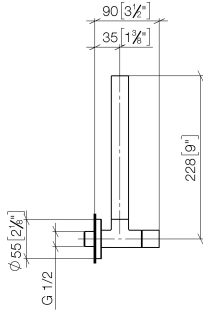

Angle valve - Brushed Champagne (22kt Gold)

22 901 979

- rosette Ø 55 mm
- hose covering 200mm, for shortening
- WRAS 2205004

	Brushed Champagne (22kt Gold)	22 901 979-46
	Chrome	22 901 979-00
	Brushed Platinum	22 901 979-06
	Platinum	22 901 979-08
	Durabass (23kt Gold)	22 901 979-09
	Dark Chrome	22 901 979-19
	Brushed Durabass (23kt Gold)	22 901 979-28
	Matte Black	22 901 979-33
	Champagne (22kt Gold)	22 901 979-47
	Brushed Chrome	22 901 979-93
	Brushed Dark Platinum	22 901 979-99

Angle valve - Brushed Champagne (22kt Gold)

22 901 979

mm [inches]

Flow rate chart

Certificates

WRAS_2205004.

Angle valve - Brushed Champagne (22kt Gold)

22 901 979