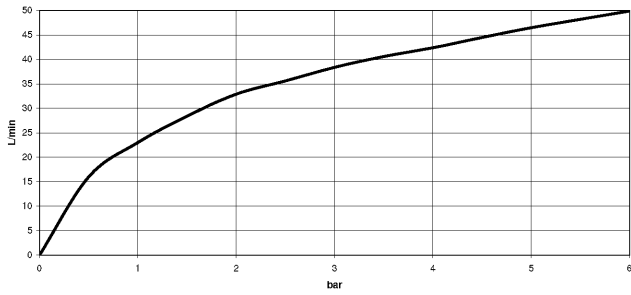

Angle valve - Brushed Champagne (22kt Gold)

22 901 979

- rosette Ø 55 mm
- hose covering 200mm, for shortening
- WRAS 2205004

	Brushed Champagne (22kt Gold)	22 901 979-46
	Chrome	22 901 979-00
	Brushed Platinum	22 901 979-06
	Platinum	22 901 979-08
	Durabass (23kt Gold)	22 901 979-09
	Dark Chrome	22 901 979-19
	Brushed Durabass (23kt Gold)	22 901 979-28
	Matte Black	22 901 979-33
	Champagne (22kt Gold)	22 901 979-47
	Brushed Chrome	22 901 979-93
	Brushed Dark Platinum	22 901 979-99

Angle valve - Brushed Champagne (22kt Gold)

22 901 979

mm [inches]

Flow rate chart

Certificates

WRAS_2205004.

Angle valve - Brushed Champagne (22kt Gold)

22 901 979