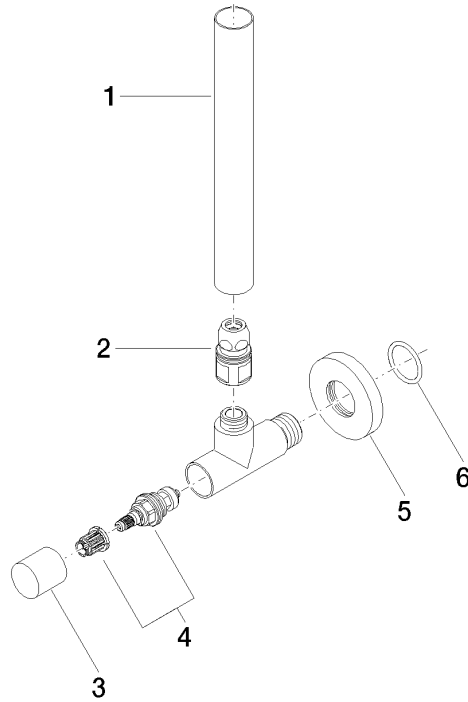

## Angle valve - Champagne (22kt Gold)

22 901 979

- rosette Ø 55 mm
- hose covering 200mm, for shortening
- WRAS 2205004

	Champagne (22kt Gold)	22 901 979-47
	Chrome	22 901 979-00
	Brushed Platinum	22 901 979-06
	Platinum	22 901 979-08
	Durabronze (23kt Gold)	22 901 979-09
	Dark Chrome	22 901 979-19
	Brushed Durabronze (23kt Gold)	22 901 979-28
	Matte Black	22 901 979-33
	Brushed Champagne (22kt Gold)	22 901 979-46
	Brushed Chrome	22 901 979-93
	Brushed Dark Platinum	22 901 979-99

**Angle valve - Champagne (22kt Gold)**

22 901 979

mm [inches]

**Flow rate chart**

## Angle valve - Champagne (22kt Gold)

22 901 979

Parts for other finishes can be found here: [Chrome](#)

### Spare parts list

No.	Item Number	Name	Quantity used	Delivery time
1	09 28 22 020-47	pipe	1	30
2	90 24 03 276 00 90	conversion kit	1	2
3	09 20 22 001-47	handle	1	30
4	90 90 03 006 00 90	top	1	2
5	09 27 22 015-47	rosette	1	30
6	09 14 10 093 90	seal	1	2