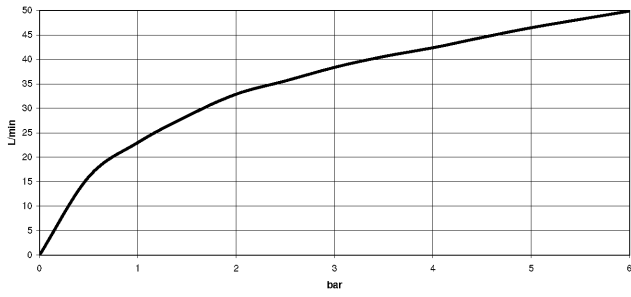

## Angle valve - Champagne (22kt Gold)

22 901 979

- rosette Ø 55 mm
- hose covering 200mm, for shortening
- WRAS 2205004

	Champagne (22kt Gold)	22 901 979-47
	Chrome	22 901 979-00
	Brushed Platinum	22 901 979-06
	Platinum	22 901 979-08
	Durabronze (23kt Gold)	22 901 979-09
	Dark Chrome	22 901 979-19
	Brushed Durabronze (23kt Gold)	22 901 979-28
	Matte Black	22 901 979-33
	Brushed Champagne (22kt Gold)	22 901 979-46
	Brushed Chrome	22 901 979-93
	Brushed Dark Platinum	22 901 979-99

**Angle valve - Champagne (22kt Gold)**

22 901 979

mm [inches]

**Flow rate chart**