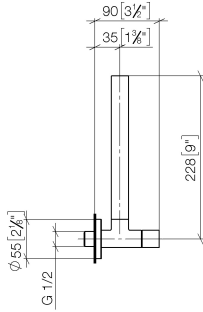

## Angle valve - Champagne (22kt Gold)

22 901 979

- rosette Ø 55 mm
- hose covering 200mm, for shortening
- WRAS 2205004

	Champagne (22kt Gold)	22 901 979-47
	Chrome	22 901 979-00
	Brushed Platinum	22 901 979-06
	Platinum	22 901 979-08
	Durabronze (23kt Gold)	22 901 979-09
	Dark Chrome	22 901 979-19
	Brushed Durabronze (23kt Gold)	22 901 979-28
	Matte Black	22 901 979-33
	Brushed Champagne (22kt Gold)	22 901 979-46
	Brushed Chrome	22 901 979-93
	Brushed Dark Platinum	22 901 979-99

**Angle valve - Champagne (22kt Gold)**

22 901 979

mm [inches]

**Flow rate chart**

### Spare parts list

No.	Item Number	Name	Quantity used	Delivery time
1	09 28 22 020-47	pipe	1	30
2	90 24 03 276 00 90	conversion kit	1	2
3	09 20 22 001-47	handle	1	30
4	90 90 03 006 00 90	top	1	2
5	09 27 22 015-47	rosette	1	30
6	09 14 10 093 90	seal	1	2