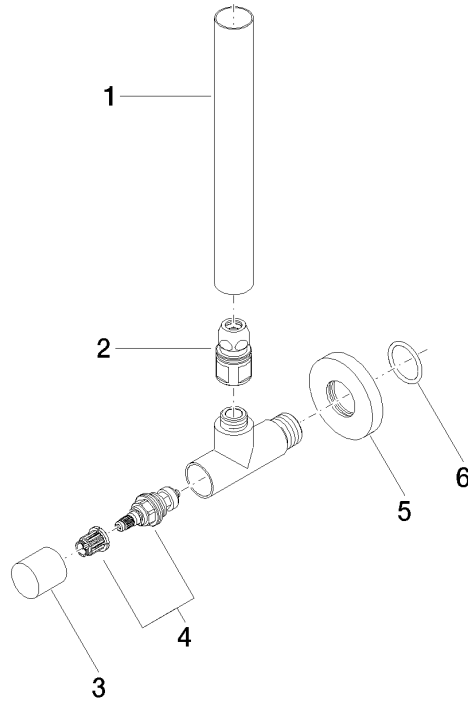

Angle valve - Brushed Chrome

22 901 979

- rosette Ø 55 mm
- hose covering 200mm, for shortening
- WRAS 2205004

	Brushed Chrome	22 901 979-93
	Chrome	22 901 979-00
	Brushed Platinum	22 901 979-06
	Platinum	22 901 979-08
	Durabress (23kt Gold)	22 901 979-09
	Dark Chrome	22 901 979-19
	Brushed Durabress (23kt Gold)	22 901 979-28
	Matte Black	22 901 979-33
	Brushed Champagne (22kt Gold)	22 901 979-46
	Champagne (22kt Gold)	22 901 979-47
	Brushed Dark Platinum	22 901 979-99

Angle valve - Brushed Chrome

22 901 979

mm [inches]

Flow rate chart

Certificates

WRAS_2205004.

Angle valve - Brushed Chrome

22 901 979

Parts for other finishes can be found here: [Chrome](#)

Spare parts list

No.	Item Number	Name	Quantity used	Delivery time
1	09 28 22 020-93	pipe	1	20
2	90 24 03 276 00 90	conversion kit	1	2
3	09 20 22 001-93	handle	1	20
4	90 90 03 006 00 90	top	1	2
5	09 27 22 015-93	rosette	1	20
6	09 14 10 093 90	seal	1	2