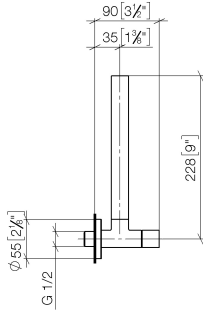

Angle valve - Brushed Chrome

22 901 979

- rosette Ø 55 mm
- hose covering 200mm, for shortening
- WRAS 2205004

	Brushed Chrome	22 901 979-93
	Chrome	22 901 979-00
	Brushed Platinum	22 901 979-06
	Platinum	22 901 979-08
	Durabress (23kt Gold)	22 901 979-09
	Dark Chrome	22 901 979-19
	Brushed Durabress (23kt Gold)	22 901 979-28
	Matte Black	22 901 979-33
	Brushed Champagne (22kt Gold)	22 901 979-46
	Champagne (22kt Gold)	22 901 979-47
	Brushed Dark Platinum	22 901 979-99

Angle valve - Brushed Chrome

22 901 979

mm [inches]

Flow rate chart

Certificates

WRAS_2205004.

Angle valve - Brushed Chrome

22 901 979