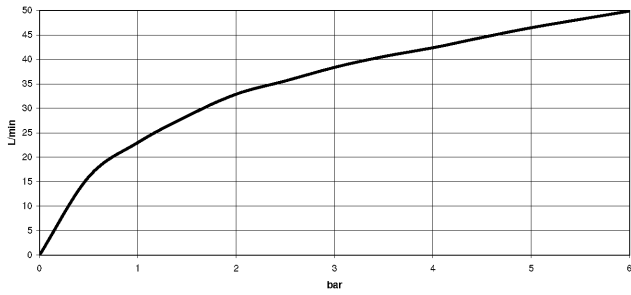

Angle valve - Brushed Chrome

22 901 979

- rosette Ø 55 mm
- hose covering 200mm, for shortening
- WRAS 2205004

	Brushed Chrome	22 901 979-93
	Chrome	22 901 979-00
	Brushed Platinum	22 901 979-06
	Platinum	22 901 979-08
	Durabress (23kt Gold)	22 901 979-09
	Dark Chrome	22 901 979-19
	Brushed Durabress (23kt Gold)	22 901 979-28
	Matte Black	22 901 979-33
	Brushed Champagne (22kt Gold)	22 901 979-46
	Champagne (22kt Gold)	22 901 979-47
	Brushed Dark Platinum	22 901 979-99

Angle valve - Brushed Chrome

22 901 979

mm [inches]

Flow rate chart

Certificates

WRAS_2205004.

Angle valve - Brushed Chrome

22 901 979