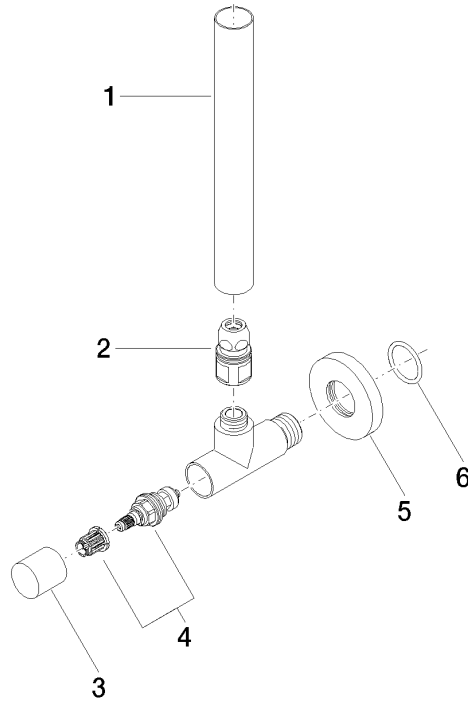

## Angle valve - Brushed Dark Platinum

22 901 979

- rosette Ø 55 mm
- hose covering 200mm, for shortening
- WRAS 2205004

	Brushed Dark Platinum	22 901 979-99
	Chrome	22 901 979-00
	Brushed Platinum	22 901 979-06
	Platinum	22 901 979-08
	Durabrace (23kt Gold)	22 901 979-09
	Dark Chrome	22 901 979-19
	Brushed Durabrace (23kt Gold)	22 901 979-28
	Matte Black	22 901 979-33
	Brushed Champagne (22kt Gold)	22 901 979-46
	Champagne (22kt Gold)	22 901 979-47
	Brushed Chrome	22 901 979-93

## Angle valve - Brushed Dark Platinum

---

22 901 979

mm [inches]

## Angle valve - Brushed Dark Platinum

22 901 979

Parts for other finishes can be found here: [Chrome](#)

### Spare parts list

No.	Item Number	Name	Quantity used	Delivery time
1	09 28 22 020-99	pipe	1	30
2	90 24 03 276 00 90	conversion kit	1	2
3	09 20 22 001-99	handle	1	30
4	90 90 03 006 00 90	top	1	2
5	09 27 22 015-99	rosette	1	30
6	09 14 10 093 90	seal	1	2