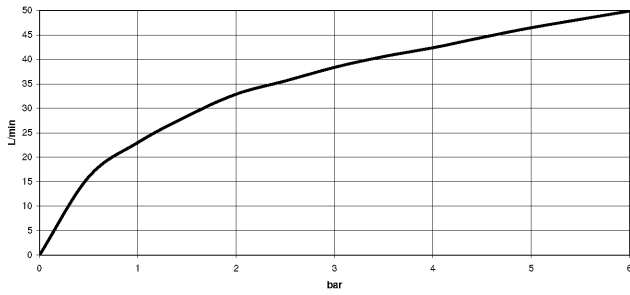

## Angle valve - Brushed Dark Platinum

---

22 901 979

mm [inches]

### Flow rate chart

---