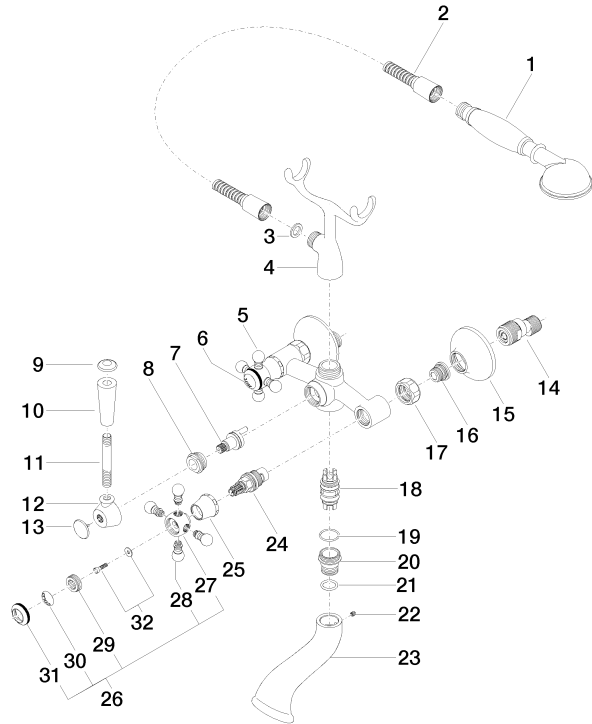

25 023 360
mm [inches]

Flow rate chart

Codes & Standards

EN 1717

Scottish Water
Byelaws

UK Water Supply
Regulations

MADISON Bath mixer for wall mounting with hand shower set - Brushed
Platinum

MADISON

MADISON Bath mixer for wall mounting with hand shower set - Brushed Platinum

MADISON

25 023 360

Spare parts list

No.	Item Number	Name	Quantity used	Delivery time
32	04 30 30 029 00 90	fixing set	2.00	2
26	04 20 36 002 06-06	handle (cold)	1.00	10
2	28 104 970-06	Metal shower hose 1/2" x 1/2" x 1250 mm - Brushed Platinum	1.00	2
6	09 26 01 011 90	accessories	1.00	2
28	09 20 36 004-06	handle	8.00	10
10	11 170 370-06	MADISON Lever insert - Brushed Platinum	1.00	10
4	04 17 20 010 00-06	holder	1.00	-
Spare part can no longer be ordered, please order the replacement item				
27	09 20 36 002-06	handle	2.00	10
9	09 30 30 062-06	screw	1.00	10
15	09 27 39 010-06	rosette	2.00	60
31	09 20 36 005-06	handle	2.00	10
17	09 23 30 010-06	nut	2.00	10
29	09 20 83 006 90	handle	2.00	2
25	09 21 02 055-06	cover	2.00	10
20	09 24 03 123 20 90	nipple	1.00	2
1	28 002 970-06	MADISON Metal hand shower with porcelain insert (white) - Brushed Platinum	1.00	10
24	90 90 03 131 00 90	top	2.00	2
30	09 26 01 010 90	accessories	1.00	2
13	09 30 30 064-06	screw	1.00	10
23	09 11 06 033 20-06	spout	1.00	60
8	09 23 10 007 90	nut	1.00	2
12	09 18 20 011-06	base	1.00	10
5	04 20 36 002 07-06	handle (hot)	1.00	10
16	04 29 05 014 00 90	nipple	2.00	2
14	04 11 04 030 00 90	connection	2.00	2
11	09 28 22 013 90	pipe	1.00	2
21	09 14 10 022 90	seal	1.00	2
3	90 14 20 002 00 90	seal	1.00	2
19	90 14 10 056 00 90	seal	1.00	2
22	90 31 11 030 00 90	pin	1.00	2
7	90 15 01 001 00 90	diverter	1.00	2
18	90 21 10 010 00 90	insert	1.00	2