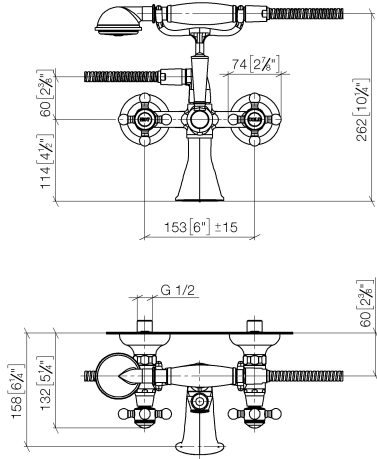

MADISON Bath mixer for wall mounting with hand shower set - Brushed Platinum

MADISON

25 023 360

- 160mm projection
- Hand shower: COMPACT RAIN, max. flow rate 9 l/min (at 3 bar)
- spout: rectangular normal flow
- wall bracket
- rotary diverter for bath/shower
- rosette Ø 70 mm
- 1/2" connection
- gauge 153 mm
- metal shower hose 1250mm with integrated anti-twist protection
- max. spout flow rate 26 l/min
- WRAS

25 023 360
mm [inches]

Flow rate chart

Codes & Standards

EN 1717

Scottish Water
Byelaws

UK Water Supply
Regulations

MADISON Bath mixer for wall mounting with hand shower set - Brushed
Platinum

MADISON