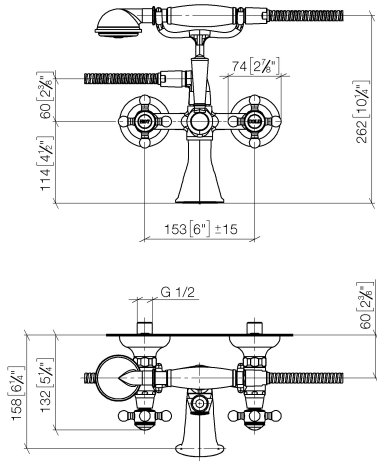

MADISON Bath mixer for wall mounting with hand shower set - Durabronss (23kt Gold)

MADISON

25 023 360

- 160mm projection
- Hand shower: COMPACT RAIN, max. flow rate 9 l/min (at 3 bar)
- spout: rectangular normal flow
- wall bracket
- rotary diverter for bath/shower
- rosette Ø 70 mm
- 1/2" connection
- gauge 153 mm
- metal shower hose 1250mm with integrated anti-twist protection
- max. spout flow rate 26 l/min
- WRAS 1512014

25 023 360
mm [inches]

Flow rate chart

Certificates

WRAS_1512014. Belgaqua_21-378-27_2.

MADISON Bath mixer for wall mounting with hand shower set - Durabronze (23kt Gold)

MADISON

25 023 360
Parts for other
finishes can be found
here: [Chrome](#)