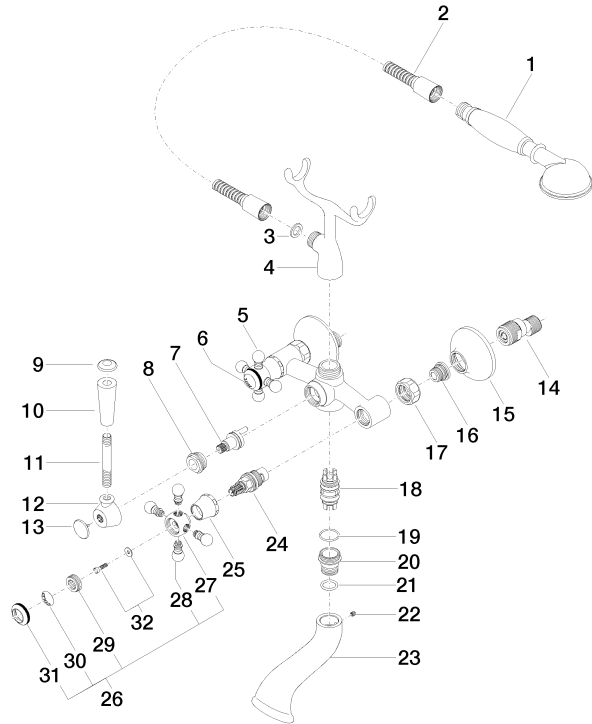

25 023 360
mm [inches]

Flow rate chart

Certificates

WRAS_1512014. Belgaqua_21-378-27_2.

MADISON Bath mixer for wall mounting with hand shower set - Durabronze (23kt Gold)

MADISON

25 023 360
Parts for other
finishes can be found
here: [Chrome](#)

25 023 360

Spare parts list

| No. | Item Number | Name | Quantity used | Delivery time |
|-----|--------------------|---|---------------|---------------|
| 1 | 28 002 970-09 | MADISON Metal hand shower with porcelain insert (white) - Durabross (23kt Gold) | 1 | 40 |
| 2 | 28 104 970-09 | Metal shower hose 1/2" x 1/2" x 1250 mm - Durabross (23kt Gold) | 1 | 40 |
| 3 | 90 14 20 002 00 90 | seal | 1 | 2 |
| 4 | 04 17 20 010 00-09 | holder | 1 | 60 |
| 5 | 04 20 36 002 07-09 | handle (hot) | 1 | 40 |
| 6 | 09 26 01 011 90 | accessories | 1 | 2 |
| 7 | 90 15 01 001 00 90 | diverter | 1 | 2 |
| 8 | 09 23 10 007 90 | nut | 1 | 2 |
| 9 | 09 30 30 062-09 | screw | 1 | 40 |
| 10 | 11 170 370-09 | MADISON Lever insert - Durabross (23kt Gold) | 1 | 40 |
| 11 | 09 28 22 013 90 | pipe | 1 | 2 |
| 12 | 09 18 20 011-09 | base | 1 | 40 |
| 13 | 09 30 30 064-09 | screw | 1 | 40 |
| 14 | 04 11 04 030 00 90 | connection | 2 | 2 |
| 15 | 09 27 39 010-09 | rosette | 2 | 40 |
| 16 | 04 29 05 014 00 90 | nipple | 2 | 2 |
| 17 | 09 23 30 010-09 | nut | 2 | 40 |
| 18 | 90 21 10 010 00 90 | insert | 1 | 2 |
| 19 | 90 14 10 056 00 90 | seal | 1 | 2 |
| 20 | 09 24 03 123 20 90 | nipple | 1 | 2 |
| 21 | 09 14 10 022 90 | seal | 1 | 2 |
| 22 | 90 31 11 030 00 90 | pin | 1 | 2 |
| 23 | 09 11 06 033 20-09 | spout | 1 | 60 |
| 24 | 90 90 03 131 00 90 | top | 2 | 2 |
| 25 | 09 21 02 055-09 | cover | 2 | 40 |
| 26 | 04 20 36 002 06-09 | handle (cold) | 1 | 40 |
| 27 | 09 20 36 002-09 | handle | 2 | 40 |
| 28 | 09 20 36 004-09 | handle | 8 | 40 |
| 29 | 09 20 83 006 90 | handle | 2 | 2 |
| 30 | 09 26 01 010 90 | accessories | 1 | 2 |
| 31 | 09 20 36 005-09 | handle | 2 | 40 |
| 32 | 04 30 30 029 00 90 | fixing set | 2 | 2 |