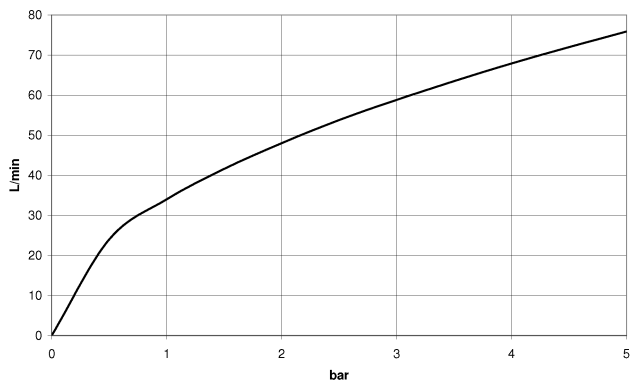

MADISON Bath mixer for wall mounting with hand shower set - Durabronss (23kt Gold)

MADISON

25 023 360

- 160mm projection
- Hand shower: COMPACT RAIN, max. flow rate 9 l/min (at 3 bar)
- spout: rectangular normal flow
- wall bracket
- rotary diverter for bath/shower
- rosette Ø 70 mm
- 1/2" connection
- gauge 153 mm
- metal shower hose 1250mm with integrated anti-twist protection
- max. spout flow rate 26 l/min
- WRAS 1512014

Intrinsic protection against back flow.

| | | |
|---|--------------------------------|---------------|
|  | Durabronss (23kt Gold) | 25 023 360-09 |
|  | Chrome | 25 023 360-00 |
|  | Brushed Platinum | 25 023 360-06 |
|  | Platinum | 25 023 360-08 |
|  | Brushed Durabronss (23kt Gold) | 25 023 360-28 |
|  | Brushed Dark Platinum | 25 023 360-99 |

25 023 360
mm [inches]

Flow rate chart

Certificates

WRAS_1512014. Belgaqua_21-378-27_2.

MADISON Bath mixer for wall mounting with hand shower set - Durabronze (23kt Gold)

MADISON

25 023 360
Parts for other
finishes can be found
here: [Chrome](#)