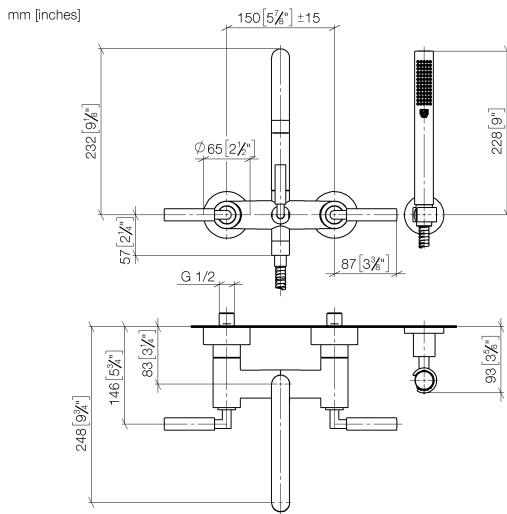

25 133 882

- spout: circular, air-enriched flow
- max. flow 22 l/min at 3 bar flow pressure
- Hand shower: COMPACT RAIN, max. flow rate 6.8 l/min (at 3 bar)
- complete hand shower set with anti-scale system
- 240mm projection
- rotary diverter for bath/shower
- slide-on rosettes Ø 65 mm
- rosette for shower holder Ø 50mm
- 1/2" connection
- gauge 150 mm - 15 mm
- metal shower hose 1250mm with integrated anti-twist protection
- WRAS 2210004

Intrinsic protection against back flow.

Stand pipes combination possible on request (x-TRA SERVICE).

	Brushed Platinum	25 133 882-06
	Chrome	25 133 882-00
	Platinum	25 133 882-08
	Dark Chrome	25 133 882-19
	Brushed Durabrass (23kt Gold)	25 133 882-28
	Matte Black	25 133 882-33
	Brushed Champagne (22kt Gold)	25 133 882-46
	Champagne (22kt Gold)	25 133 882-47
	Brushed Chrome	25 133 882-93
	Brushed Dark Platinum	25 133 882-99

25 133 882

Flow rate chart

Certificates

WRAS\_2210004.      LGA\_18933.      Belgaqua\_21-026-27\_4.

25 133 882

Parts for other finishes can be found here: [Chrome](#)

### Spare parts list

No.	Item Number	Name	Quantity used	Delivery time
1	25 100 882-06	shower set	1	60
2	90 14 20 026 00 90	seal	1	2
3	28 050 892-06	TARA Wall bracket - Brushed Platinum	1	10
4	90 30 02 072 00-06	Metal shower hose 1/2" x 3/8" x 1250 mm - Brushed Platinum	1	10
5	28 019 979-06	Hand shower - Brushed Platinum	1	10