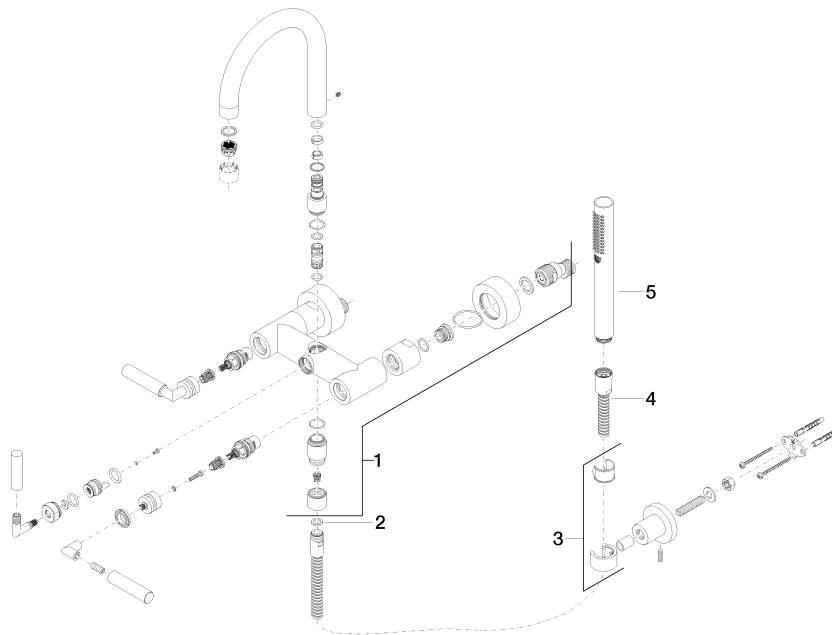

25 133 882

- spout: circular, air-enriched flow
- max. flow 22 l/min at 3 bar flow pressure
- Hand shower: COMPACT RAIN, max. flow rate 6.8 l/min (at 3 bar)
- complete hand shower set with anti-scale system
- 240mm projection
- rotary diverter for bath/shower
- slide-on rosettes Ø 65 mm
- rosette for shower holder Ø 50mm
- 1/2" connection
- gauge 150 mm - 15 mm
- metal shower hose 1250mm with integrated anti-twist protection
- WRAS 2210004

Intrinsic protection against back flow.

Stand pipes combination possible on request (x-TRA SERVICE).

	Brushed Platinum	25 133 882-06
	Chrome	25 133 882-00
	Platinum	25 133 882-08
	Dark Chrome	25 133 882-19
	Brushed Durabrass (23kt Gold)	25 133 882-28
	Matte Black	25 133 882-33
	Brushed Champagne (22kt Gold)	25 133 882-46
	Champagne (22kt Gold)	25 133 882-47
	Brushed Chrome	25 133 882-93
	Brushed Dark Platinum	25 133 882-99

25 133 882

Flow rate chart

Certificates

WRAS\_2210004.      LGA\_18933.      Belgaqua\_21-026-27\_4.

25 133 882

Parts for other finishes can be found here: [Chrome](#)

### Spare parts list

No.	Item Number	Name	Quantity used	Delivery time
1	25 100 882-06	shower set	1	60
2	90 14 20 026 00 90	seal	1	2
3	28 050 892-06	TARA Wall bracket - Brushed Platinum	1	10
4	90 30 02 072 00-06	Metal shower hose 1/2" x 3/8" x 1250 mm - Brushed Platinum	1	10
5	28 019 979-06	Hand shower - Brushed Platinum	1	10