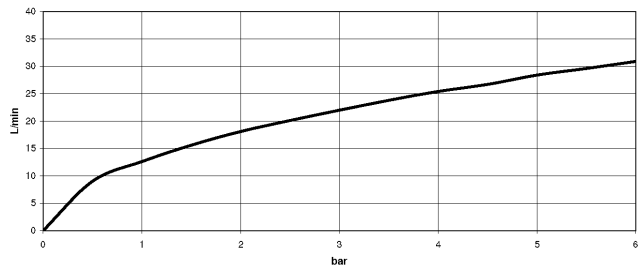

Flow rate chart

Certificates

WRAS_2210004.