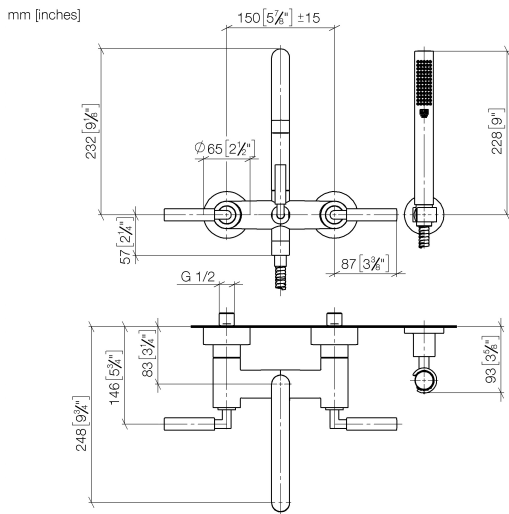

25 133 882

- spout: circular, air-enriched flow
- max. flow 22 l/min at 3 bar flow pressure
- Hand shower: COMPACT RAIN, max. flow rate 6.8 l/min (at 3 bar)
- complete hand shower set with anti-scale system
- 240mm projection
- rotary diverter for bath/shower
- slide-on rosettes Ø 65 mm
- rosette for shower holder Ø 50mm
- 1/2" connection
- gauge 150 mm - 15 mm
- metal shower hose 1250mm with integrated anti-twist protection

Intrinsic protection against back flow.

Stand pipes combination possible on request (x-TRA SERVICE).

	Dark Chrome	25 133 882-19
	Chrome	25 133 882-00
	Brushed Platinum	25 133 882-06
	Platinum	25 133 882-08
	Brushed Durabronze (23kt Gold)	25 133 882-28
	Matte Black	25 133 882-33
	Brushed Champagne (22kt Gold)	25 133 882-46
	Champagne (22kt Gold)	25 133 882-47
	Brushed Chrome	25 133 882-93
	Brushed Dark Platinum	25 133 882-99

25 133 882

Flow rate chart

Certificates

WRAS_2210004.

25 133 882

Parts for other
finishes can be found
here: [Chrome](#)