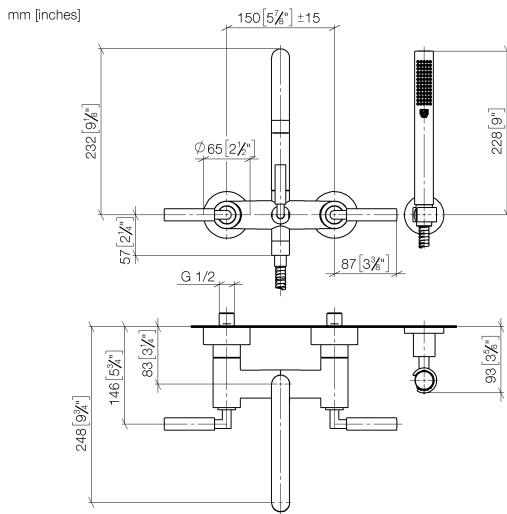

25 133 882

- spout: circular, air-enriched flow
- max. flow 22 l/min at 3 bar flow pressure
- Hand shower: COMPACT RAIN, max. flow rate 6.8 l/min (at 3 bar)
- complete hand shower set with anti-scale system
- 240mm projection
- rotary diverter for bath/shower
- slide-on rosettes Ø 65 mm
- rosette for shower holder Ø 50mm
- 1/2" connection
- gauge 150 mm - 15 mm
- metal shower hose 1250mm with integrated anti-twist protection
- WRAS 2210004

Intrinsic protection against back flow.

Stand pipes combination possible on request (x-TRA SERVICE).

	Matte Black	25 133 882-33
	Chrome	25 133 882-00
	Brushed Platinum	25 133 882-06
	Platinum	25 133 882-08
	Dark Chrome	25 133 882-19
	Brushed Durabronze (23kt Gold)	25 133 882-28
	Brushed Champagne (22kt Gold)	25 133 882-46
	Champagne (22kt Gold)	25 133 882-47
	Brushed Chrome	25 133 882-93
	Brushed Dark Platinum	25 133 882-99

25 133 882

Flow rate chart

Certificates

WRAS_2210004. LGA_18933. Belgaqua_21-026-27_4.

25 133 882

Parts for other finishes can be found here: [Chrome](#)

Spare parts list

No.	Item Number	Name	Quantity used	Delivery time
1	25 100 882-33	shower set	1	60
2	90 14 20 026 00 90	seal	1	2
3	28 050 892-33	TARA Wall bracket - Matte Black	1	10
4	90 30 02 072 00-33	Metal shower hose 1/2" x 3/8" x 1250 mm - Matte Black	1	30
5	28 019 979-33	Hand shower - Matte Black	1	10