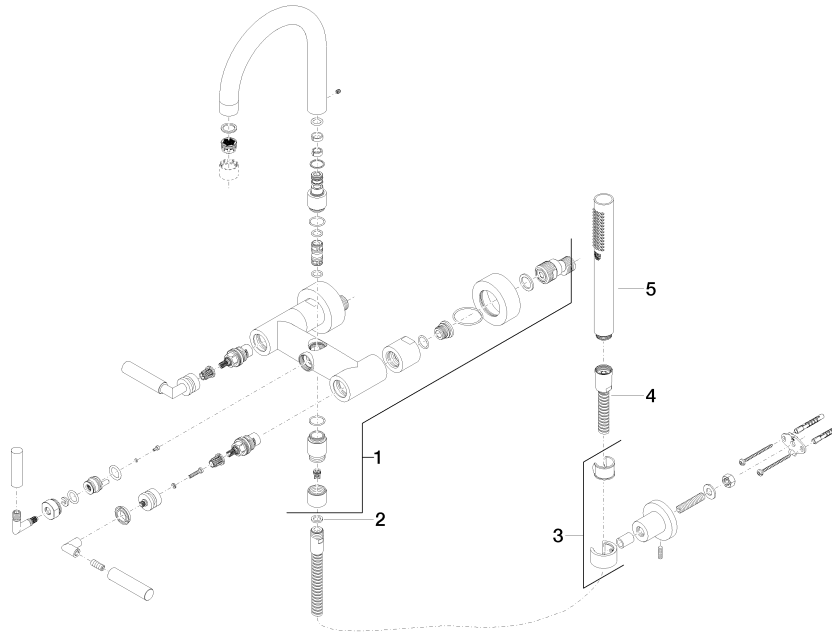

25 133 882

- spout: circular, air-enriched flow
- max. flow 22 l/min at 3 bar flow pressure
- Hand shower: COMPACT RAIN, max. flow rate 6.8 l/min (at 3 bar)
- complete hand shower set with anti-scale system
- 240mm projection
- rotary diverter for bath/shower
- slide-on rosettes Ø 65 mm
- rosette for shower holder Ø 50mm
- 1/2" connection
- gauge 150 mm - 15 mm
- metal shower hose 1250mm with integrated anti-twist protection
- WRAS 2210004

Intrinsic protection against back flow.

Stand pipes combination possible on request (x-TRA SERVICE).

	Matte Black	25 133 882-33
	Chrome	25 133 882-00
	Brushed Platinum	25 133 882-06
	Platinum	25 133 882-08
	Dark Chrome	25 133 882-19
	Brushed Durabronze (23kt Gold)	25 133 882-28
	Brushed Champagne (22kt Gold)	25 133 882-46
	Champagne (22kt Gold)	25 133 882-47
	Brushed Chrome	25 133 882-93
	Brushed Dark Platinum	25 133 882-99

25 133 882

Flow rate chart

Certificates

WRAS_2210004. LGA_18933. Belgaqua_21-026-27_4.

25 133 882

Parts for other finishes can be found here: [Chrome](#)

Spare parts list

No.	Item Number	Name	Quantity used	Delivery time
1	25 100 882-33	shower set	1	60
2	90 14 20 026 00 90	seal	1	2
3	28 050 892-33	TARA Wall bracket - Matte Black	1	10
4	90 30 02 072 00-33	Metal shower hose 1/2" x 3/8" x 1250 mm - Matte Black	1	30
5	28 019 979-33	Hand shower - Matte Black	1	10