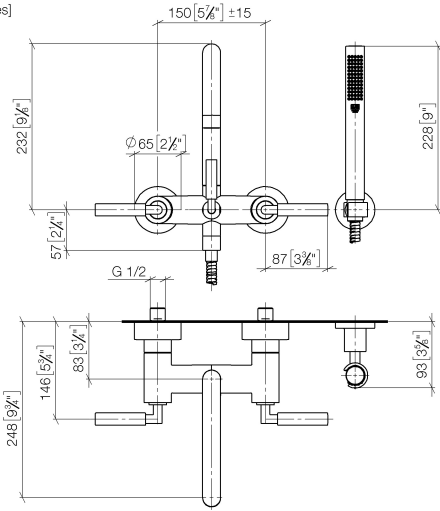

TARA Bath mixer for wall mounting with hand shower set - Brushed Champagne (22kt Gold)

TARA

25 133 882

- spout: circular, air-enriched flow
- max. flow 22 l/min at 3 bar flow pressure
- Hand shower: COMPACT RAIN, max. flow rate 6.8 l/min (at 3 bar)
- complete hand shower set with anti-scale system
- 240mm projection
- rotary diverter for bath/shower
- slide-on rosettes Ø 65 mm
- rosette for shower holder Ø 50mm
- 1/2" connection
- gauge 150 mm - 15 mm
- metal shower hose 1250mm with integrated anti-twist protection
- WRAS 2210004

**TARA Bath mixer for wall mounting with hand shower set - Brushed
Champagne (22kt Gold)**

TARA

25 133 882
mm [inches]

Flow rate chart

Certificates

WRAS_2210004.

TARA Bath mixer for wall mounting with hand shower set - Brushed
Champagne (22kt Gold)