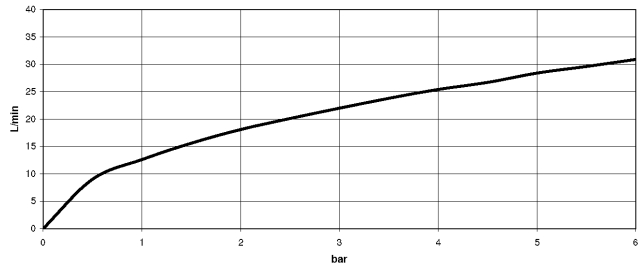

TARA Bath mixer for wall mounting with hand shower set - Brushed Champagne (22kt Gold)

TARA

25 133 882

- spout: circular, air-enriched flow
- max. flow 22 l/min at 3 bar flow pressure
- Hand shower: COMPACT RAIN, max. flow rate 6.8 l/min (at 3 bar)
- complete hand shower set with anti-scale system
- 240mm projection
- rotary diverter for bath/shower
- slide-on rosettes Ø 65 mm
- rosette for shower holder Ø 50mm
- 1/2" connection
- gauge 150 mm - 15 mm
- metal shower hose 1250mm with integrated anti-twist protection
- WRAS 2210004

**TARA Bath mixer for wall mounting with hand shower set - Brushed
Champagne (22kt Gold)**

TARA

25 133 882
mm [inches]

Flow rate chart

Certificates

WRAS_2210004.

TARA Bath mixer for wall mounting with hand shower set - Brushed
Champagne (22kt Gold)