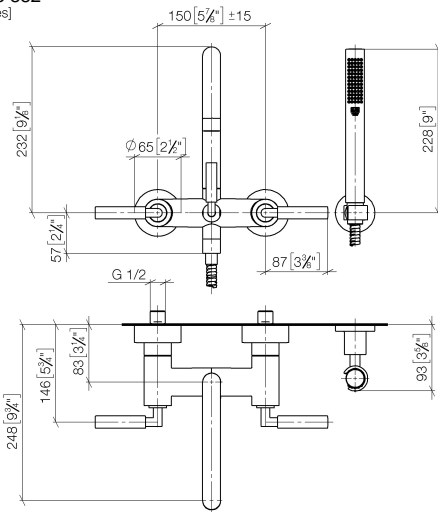

**TARA Bath mixer for wall mounting with hand shower set - Champagne (22kt Gold)**

TARA

25 133 882

- spout: circular, air-enriched flow
- max. flow 22 l/min at 3 bar flow pressure
- Hand shower: COMPACT RAIN, max. flow rate 6.8 l/min (at 3 bar)
- complete hand shower set with anti-scale system
- 240mm projection
- rotary diverter for bath/shower
- slide-on rosettes Ø 65 mm
- rosette for shower holder Ø 50mm
- 1/2" connection
- gauge 150 mm - 15 mm
- metal shower hose 1250mm with integrated anti-twist protection

Intrinsic protection against back flow.

Stand pipes combination possible on request (x-TRA SERVICE).

	Champagne (22kt Gold)	25 133 882-47
	Chrome	25 133 882-00
	Brushed Platinum	25 133 882-06
	Platinum	25 133 882-08
	Dark Chrome	25 133 882-19
	Brushed Durabronze (23kt Gold)	25 133 882-28
	Matte Black	25 133 882-33
	Brushed Champagne (22kt Gold)	25 133 882-46
	Brushed Chrome	25 133 882-93
	Brushed Dark Platinum	25 133 882-99

25 133 882  
mm [inches]

Flow rate chart

Certificates

WRAS\_2210004.

TARA Bath mixer for wall mounting with hand shower set - Champagne (22kt Gold)

TARA

25 133 882  
Parts for other  
finishes can be found  
here: [Chrome](#)