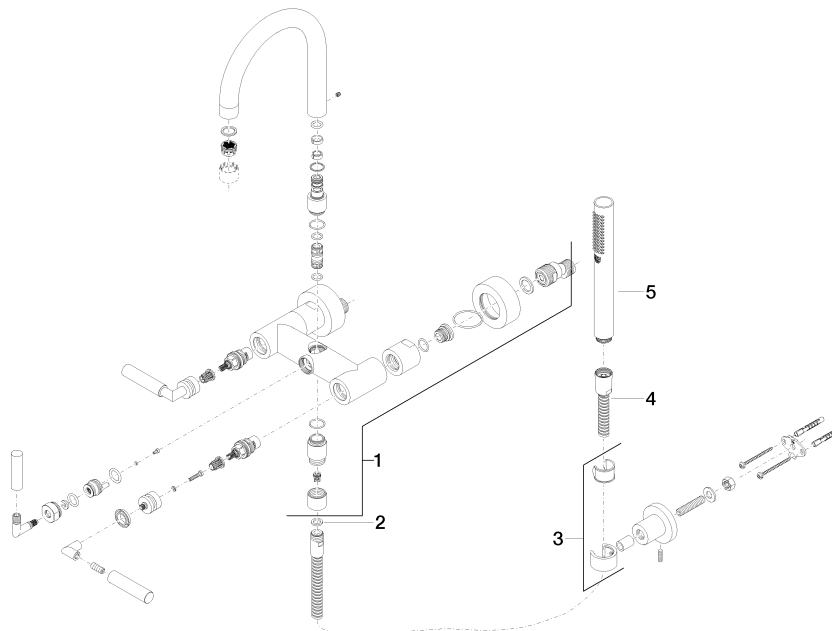

25 133 882

- spout: circular, air-enriched flow
- max. flow 22 l/min at 3 bar flow pressure
- Hand shower: COMPACT RAIN, max. flow rate 6.8 l/min (at 3 bar)
- complete hand shower set with anti-scale system
- 240mm projection
- rotary diverter for bath/shower
- slide-on rosettes Ø 65 mm
- rosette for shower holder Ø 50mm
- 1/2" connection
- gauge 150 mm - 15 mm
- metal shower hose 1250mm with integrated anti-twist protection

Intrinsic protection against back flow.

Stand pipes combination possible on request (x-TRA SERVICE).

	Brushed Chrome	25 133 882-93
	Chrome	25 133 882-00
	Brushed Platinum	25 133 882-06
	Platinum	25 133 882-08
	Dark Chrome	25 133 882-19
	Brushed Durabronze (23kt Gold)	25 133 882-28
	Matte Black	25 133 882-33
	Brushed Champagne (22kt Gold)	25 133 882-46
	Champagne (22kt Gold)	25 133 882-47
	Brushed Dark Platinum	25 133 882-99

25 133 882

Flow rate chart

Certificates

WRAS_2210004. LGA_18933. Belgaqua_21-026-27_4.

25 133 882

Parts for other finishes can be found here: [Chrome](#)

Spare parts list

No.	Item Number	Name	Quantity used	Delivery time
1	25 100 882-93	shower set	1	-
Spare part can no longer be ordered, please order the replacement item				
2	90 14 20 026 00 90	seal	1	2
3	28 050 892-93	TARA Wall bracket - Brushed Chrome	1	20
4	90 30 02 072 00-93	Metal shower hose 1/2" x 3/8" x 1250 mm - Brushed Chrome	1	20
5	28 019 979-93	Hand shower - Brushed Chrome	1	20