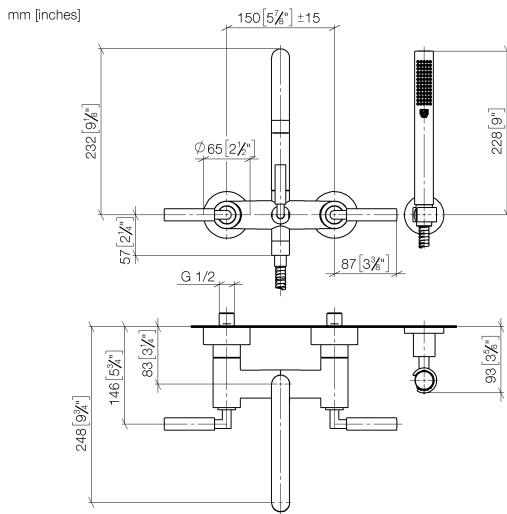

25 133 882

- spout: circular, air-enriched flow
- max. flow 22 l/min at 3 bar flow pressure
- Hand shower: COMPACT RAIN, max. flow rate 6.8 l/min (at 3 bar)
- complete hand shower set with anti-scale system
- 240mm projection
- rotary diverter for bath/shower
- slide-on rosettes Ø 65 mm
- rosette for shower holder Ø 50mm
- 1/2" connection
- gauge 150 mm - 15 mm
- metal shower hose 1250mm with integrated anti-twist protection

Intrinsic protection against back flow.

Stand pipes combination possible on request (x-TRA SERVICE).

	Brushed Chrome	25 133 882-93
	Chrome	25 133 882-00
	Brushed Platinum	25 133 882-06
	Platinum	25 133 882-08
	Dark Chrome	25 133 882-19
	Brushed Durabronze (23kt Gold)	25 133 882-28
	Matte Black	25 133 882-33
	Brushed Champagne (22kt Gold)	25 133 882-46
	Champagne (22kt Gold)	25 133 882-47
	Brushed Dark Platinum	25 133 882-99

25 133 882

Flow rate chart

Certificates

WRAS_2210004. LGA_18933. Belgaqua_21-026-27_4.

25 133 882

Parts for other finishes can be found here: [Chrome](#)

Spare parts list

No.	Item Number	Name	Quantity used	Delivery time
1	25 100 882-93	shower set	1	-
Spare part can no longer be ordered, please order the replacement item				
2	90 14 20 026 00 90	seal	1	2
3	28 050 892-93	TARA Wall bracket - Brushed Chrome	1	20
4	90 30 02 072 00-93	Metal shower hose 1/2" x 3/8" x 1250 mm - Brushed Chrome	1	20
5	28 019 979-93	Hand shower - Brushed Chrome	1	20