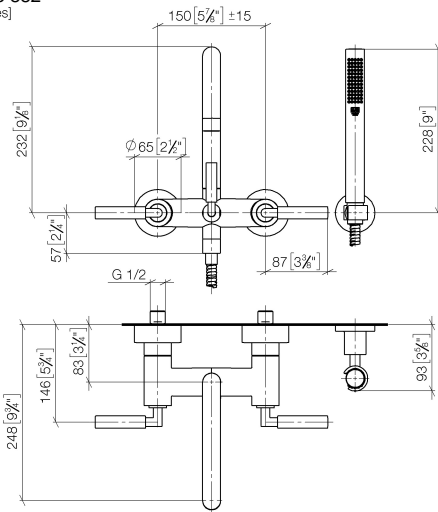

**TARA Bath mixer for wall mounting with hand shower set - Brushed Dark  
Platinum**

TARA

25 133 882

- spout: circular, air-enriched flow
- max. flow 22 l/min at 3 bar flow pressure
- Hand shower: COMPACT RAIN, max. flow rate 6.8 l/min (at 3 bar)
- complete hand shower set with anti-scale system
- 240mm projection
- rotary diverter for bath/shower
- slide-on rosettes Ø 65 mm
- rosette for shower holder Ø 50mm
- 1/2" connection
- gauge 150 mm - 15 mm
- metal shower hose 1250mm with integrated anti-twist protection
- WRAS 2210004

Intrinsic protection against back flow.

Stand pipes combination possible on request (x-TRA SERVICE).

	Brushed Dark Platinum	25 133 882-99
	Chrome	25 133 882-00
	Brushed Platinum	25 133 882-06
	Platinum	25 133 882-08
	Dark Chrome	25 133 882-19
	Brushed Durabronze (23kt Gold)	25 133 882-28
	Matte Black	25 133 882-33
	Brushed Champagne (22kt Gold)	25 133 882-46
	Champagne (22kt Gold)	25 133 882-47
	Brushed Chrome	25 133 882-93

25 133 882  
mm [inches]

Flow rate chart

Certificates

WRAS\_2210004.      LGA\_18933.      Belgaqua\_21-026-27\_4.

25 133 882  
Parts for other  
finishes can be found  
here: [Chrome](#)

**Spare parts list**

No.	Item Number	Name	Quantity used	Delivery time
1	25 100 882-99	shower set	1	-
Spare part can no longer be ordered, please order the replacement item				
2	90 14 20 026 00 90	seal	1	2
3	28 050 892-99	TARA Wall bracket - Brushed Dark Platinum	1	30
4	90 30 02 072 00-99	Metal shower hose 1/2" x 3/8" x 1250 mm - Brushed Dark Platinum	1	30
5	28 019 979-99	Hand shower - Brushed Dark Platinum	1	30