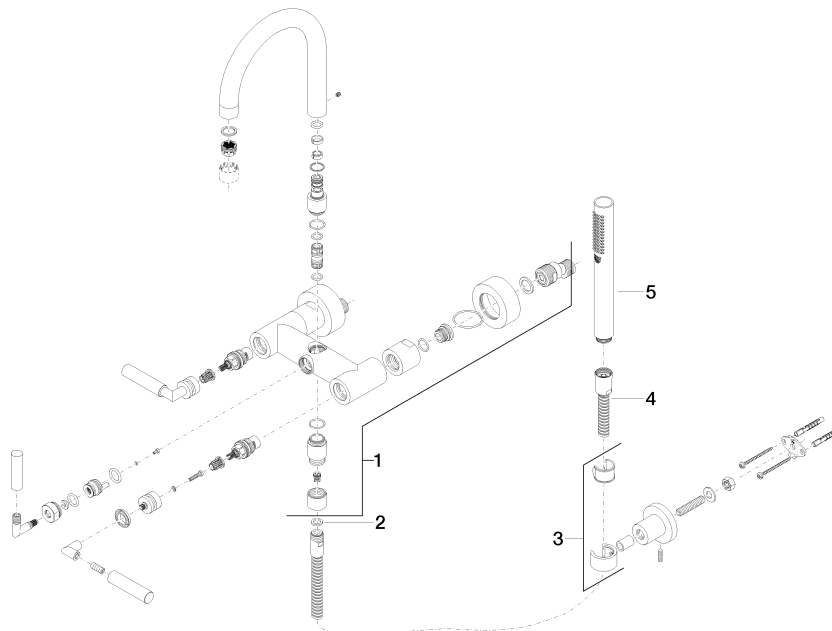

**TARA Bath mixer for wall mounting with hand shower set - Brushed Dark  
Platinum**

TARA

25 133 882

- spout: circular, air-enriched flow
- max. flow 22 l/min at 3 bar flow pressure
- Hand shower: COMPACT RAIN, max. flow rate 6.8 l/min (at 3 bar)
- complete hand shower set with anti-scale system
- 240mm projection
- rotary diverter for bath/shower
- slide-on rosettes Ø 65 mm
- rosette for shower holder Ø 50mm
- 1/2" connection
- gauge 150 mm - 15 mm
- metal shower hose 1250mm with integrated anti-twist protection
- WRAS 2210004

Intrinsic protection against back flow.

Stand pipes combination possible on request (x-TRA SERVICE).

	Brushed Dark Platinum	25 133 882-99
	Chrome	25 133 882-00
	Brushed Platinum	25 133 882-06
	Platinum	25 133 882-08
	Dark Chrome	25 133 882-19
	Brushed Durabronze (23kt Gold)	25 133 882-28
	Matte Black	25 133 882-33
	Brushed Champagne (22kt Gold)	25 133 882-46
	Champagne (22kt Gold)	25 133 882-47
	Brushed Chrome	25 133 882-93

25 133 882  
mm [inches]

Flow rate chart

Certificates

WRAS\_2210004.      LGA\_18933.      Belgaqua\_21-026-27\_4.

25 133 882  
Parts for other  
finishes can be found  
here: [Chrome](#)

**Spare parts list**

No.	Item Number	Name	Quantity used	Delivery time
1	25 100 882-99	shower set	1	-
Spare part can no longer be ordered, please order the replacement item				
2	90 14 20 026 00 90	seal	1	2
3	28 050 892-99	TARA Wall bracket - Brushed Dark Platinum	1	30
4	90 30 02 072 00-99	Metal shower hose 1/2" x 3/8" x 1250 mm - Brushed Dark Platinum	1	30
5	28 019 979-99	Hand shower - Brushed Dark Platinum	1	30