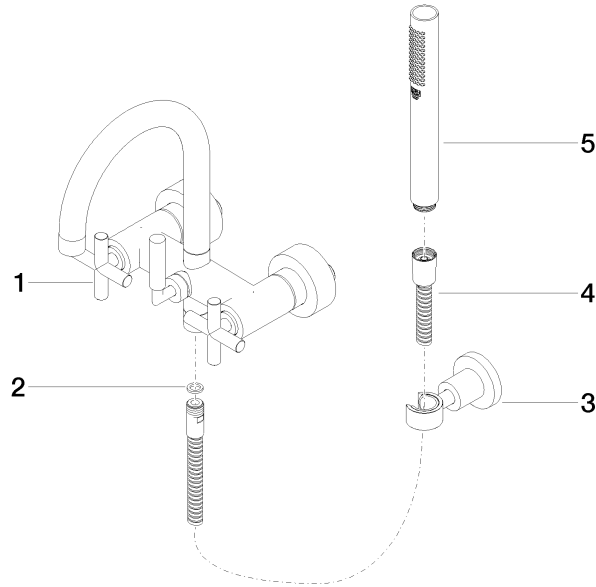

25 133 892

- spout: circular, air-enriched flow
- max. flow 22 l/min at 3 bar flow pressure
- Hand shower: COMPACT RAIN, max. flow rate 6.8 l/min (at 3 bar)
- complete hand shower set with anti-scale system
- 240mm projection
- rotary diverter for bath/shower
- slide-on rosettes Ø 65 mm
- rosette for shower holder Ø 50mm
- 1/2" connection
- gauge 150 mm - 15 mm
- metal shower hose 1250mm with integrated anti-twist protection

25 133 892

Flow rate chart

Certificates

WRAS\_2210004.      LGA\_18933.      Belgaqua\_21-026-27\_4.

25 133 892

Parts for other finishes can be found here: [Chrome](#)

### Spare parts list

| No.  | Item Number        | Name   | Quantity used | Delivery time |
|--|--------------------|--|---------------|---------------|
| 1  | 25 100 892-06      | TARA Bath mixer for wall mounting - Brushed Platinum       | 1             | -             |
| Spare part can no longer be ordered, please order the replacement item |                    |  |               |               |
| 2  | 90 14 20 026 00 90 | seal   | 1             | 2             |
| 3  | 28 050 892-06      | TARA Wall bracket - Brushed Platinum                       | 1             | 10            |
| 4  | 90 30 02 072 00-06 | Metal shower hose 1/2" x 3/8" x 1250 mm - Brushed Platinum | 1             | 10            |
| 5  | 90 12 11 140 30-06 | shower   | 1             | 10            |