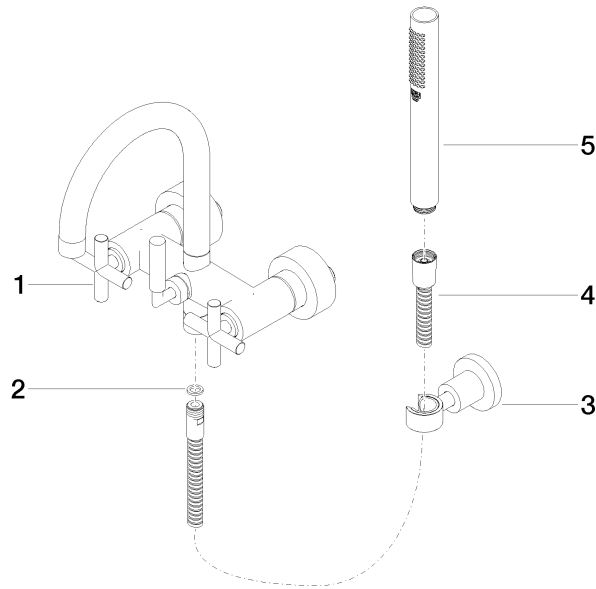

25 133 892

- spout: circular, air-enriched flow
- max. flow 22 l/min at 3 bar flow pressure
- Hand shower: COMPACT RAIN, max. flow rate 6.8 l/min (at 3 bar)
- complete hand shower set with anti-scale system
- 240mm projection
- rotary diverter for bath/shower
- slide-on rosettes Ø 65 mm
- rosette for shower holder Ø 50mm
- 1/2" connection
- gauge 150 mm - 15 mm
- metal shower hose 1250mm with integrated anti-twist protection

25 133 892

Flow rate chart

Certificates

WRAS_2210004. LGA_18933. Belgaqua_21-026-27_4.

25 133 892

Parts for other finishes can be found here: [Chrome](#)

Spare parts list

No.	Item Number	Name	Quantity used	Delivery time
1	25 100 892-08	TARA Bath mixer for wall mounting - Platinum	1	-
Spare part can no longer be ordered, please order the replacement item				
2	90 14 20 026 00 90	seal	1	2
3	28 050 892-08	TARA Wall bracket - Platinum	1	40
4	90 30 02 072 00-08	Metal shower hose 1/2" x 3/8" x 1250 mm - Platinum	1	40
5	90 12 11 140 30-08	shower	1	40