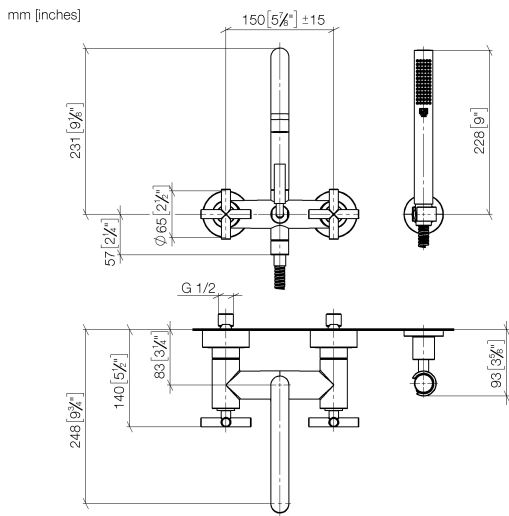

25 133 892

- spout: circular, air-enriched flow
- max. flow 22 l/min at 3 bar flow pressure
- Hand shower: COMPACT RAIN, max. flow rate 6.8 l/min (at 3 bar)
- complete hand shower set with anti-scale system
- 240mm projection
- rotary diverter for bath/shower
- slide-on rosettes Ø 65 mm
- rosette for shower holder Ø 50mm
- 1/2" connection
- gauge 150 mm - 15 mm
- metal shower hose 1250mm with integrated anti-twist protection

Intrinsic protection against back flow.

Stand pipes combination possible on request (x-TRA SERVICE).

	Platinum	25 133 892-08
	Chrome	25 133 892-00
	Brushed Platinum	25 133 892-06
	Dark Chrome	25 133 892-19
	Brushed Durabronze (23kt Gold)	25 133 892-28
	Matte Black	25 133 892-33
	Brushed Champagne (22kt Gold)	25 133 892-46
	Champagne (22kt Gold)	25 133 892-47
	Brushed Chrome	25 133 892-93
	Brushed Dark Platinum	25 133 892-99

25 133 892

Flow rate chart

Certificates

WRAS_2210004. LGA_18933. Belgaqua_21-026-27_4.

25 133 892

Parts for other finishes can be found here: [Chrome](#)

Spare parts list

No.	Item Number	Name	Quantity used	Delivery time
1	25 100 892-08	TARA Bath mixer for wall mounting - Platinum	1	-
Spare part can no longer be ordered, please order the replacement item				
2	90 14 20 026 00 90	seal	1	2
3	28 050 892-08	TARA Wall bracket - Platinum	1	40
4	90 30 02 072 00-08	Metal shower hose 1/2" x 3/8" x 1250 mm - Platinum	1	40
5	90 12 11 140 30-08	shower	1	40