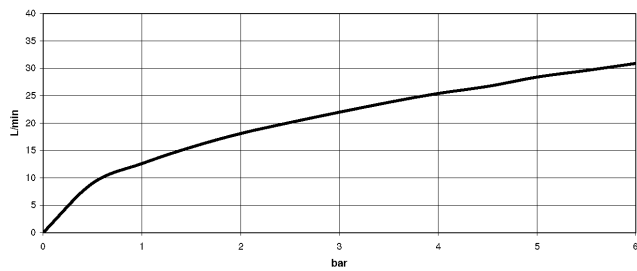

**TARA Bath mixer for wall mounting with hand shower set - Brushed Durabross (23kt Gold)**

TARA

25 133 892

- spout: circular, air-enriched flow
- max. flow 22 l/min at 3 bar flow pressure
- Hand shower: COMPACT RAIN, max. flow rate 6.8 l/min (at 3 bar)
- complete hand shower set with anti-scale system
- 240mm projection
- rotary diverter for bath/shower
- slide-on rosettes Ø 65 mm
- rosette for shower holder Ø 50mm
- 1/2" connection
- gauge 150 mm - 15 mm
- metal shower hose 1250mm with integrated anti-twist protection

Intrinsic protection against back flow.

Stand pipes combination possible on request (x-TRA SERVICE).

	Brushed Durabross (23kt Gold)	25 133 892-28
	Chrome	25 133 892-00
	Brushed Platinum	25 133 892-06
	Platinum	25 133 892-08
	Dark Chrome	25 133 892-19
	Matte Black	25 133 892-33
	Brushed Champagne (22kt Gold)	25 133 892-46
	Champagne (22kt Gold)	25 133 892-47
	Brushed Chrome	25 133 892-93
	Brushed Dark Platinum	25 133 892-99

25 133 892  
mm [inches]

**Flow rate chart**

**Certificates**

WRAS\_2210004.      LGA\_18933.      Belgaqua\_21-026-27\_4.

25 133 892  
Parts for other  
finishes can be found  
here: Chrome