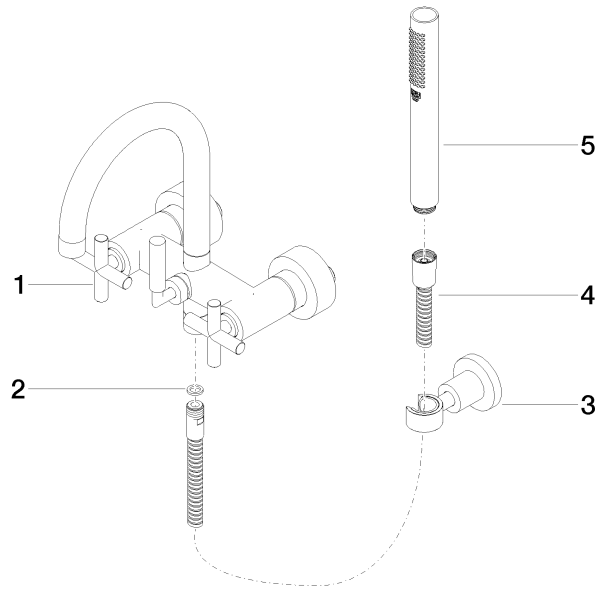

**TARA Bath mixer for wall mounting with hand shower set - Brushed Durabross (23kt Gold)**

TARA

25 133 892

- spout: circular, air-enriched flow
- max. flow 22 l/min at 3 bar flow pressure
- Hand shower: COMPACT RAIN, max. flow rate 6.8 l/min (at 3 bar)
- complete hand shower set with anti-scale system
- 240mm projection
- rotary diverter for bath/shower
- slide-on rosettes Ø 65 mm
- rosette for shower holder Ø 50mm
- 1/2" connection
- gauge 150 mm - 15 mm
- metal shower hose 1250mm with integrated anti-twist protection

25 133 892  
mm [inches]

**Flow rate chart**

**Certificates**

WRAS\_2210004.      LGA\_18933.      Belgaqua\_21-026-27\_4.

25 133 892  
Parts for other  
finishes can be found  
here: Chrome

### Spare parts list

No.	Item Number	Name	Quantity used	Delivery time
1	25 100 892-28	TARA Bath mixer for wall mounting - Brushed Durabross (23kt Gold)	1	-
Spare part can no longer be ordered, please order the replacement item				
2	90 14 20 026 00 90	seal	1	2
3	28 050 892-28	TARA Wall bracket - Brushed Durabross (23kt Gold)	1	20
4	90 30 02 072 00-28	Metal shower hose 1/2" x 3/8" x 1250 mm - Brushed Durabross (23kt Gold)	1	20
5	90 12 11 140 30-28	shower	1	20