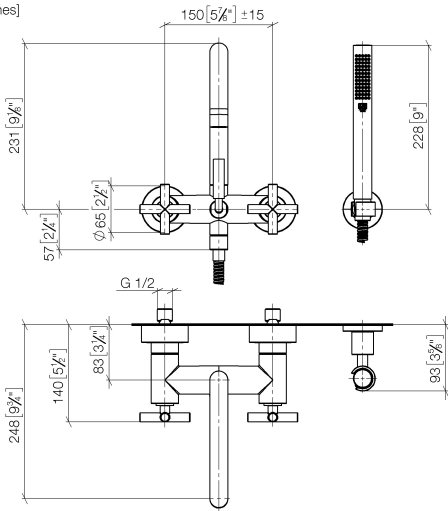

**TARA Bath mixer for wall mounting with hand shower set - Brushed Durabross (23kt Gold)**

TARA

25 133 892

- spout: circular, air-enriched flow
- max. flow 22 l/min at 3 bar flow pressure
- Hand shower: COMPACT RAIN, max. flow rate 6.8 l/min (at 3 bar)
- complete hand shower set with anti-scale system
- 240mm projection
- rotary diverter for bath/shower
- slide-on rosettes Ø 65 mm
- rosette for shower holder Ø 50mm
- 1/2" connection
- gauge 150 mm - 15 mm
- metal shower hose 1250mm with integrated anti-twist protection

Intrinsic protection against back flow.

Stand pipes combination possible on request (x-TRA SERVICE).

	Brushed Durabross (23kt Gold)	25 133 892-28
	Chrome	25 133 892-00
	Brushed Platinum	25 133 892-06
	Platinum	25 133 892-08
	Dark Chrome	25 133 892-19
	Matte Black	25 133 892-33
	Brushed Champagne (22kt Gold)	25 133 892-46
	Champagne (22kt Gold)	25 133 892-47
	Brushed Chrome	25 133 892-93
	Brushed Dark Platinum	25 133 892-99

25 133 892  
mm [inches]

**Flow rate chart**

**Certificates**

WRAS\_2210004.      LGA\_18933.      Belgaqua\_21-026-27\_4.

25 133 892  
Parts for other  
finishes can be found  
here: Chrome

### Spare parts list

No.	Item Number	Name	Quantity used	Delivery time
1	25 100 892-28	TARA Bath mixer for wall mounting - Brushed Durabross (23kt Gold)	1	-
Spare part can no longer be ordered, please order the replacement item				
2	90 14 20 026 00 90	seal	1	2
3	28 050 892-28	TARA Wall bracket - Brushed Durabross (23kt Gold)	1	20
4	90 30 02 072 00-28	Metal shower hose 1/2" x 3/8" x 1250 mm - Brushed Durabross (23kt Gold)	1	20
5	90 12 11 140 30-28	shower	1	20